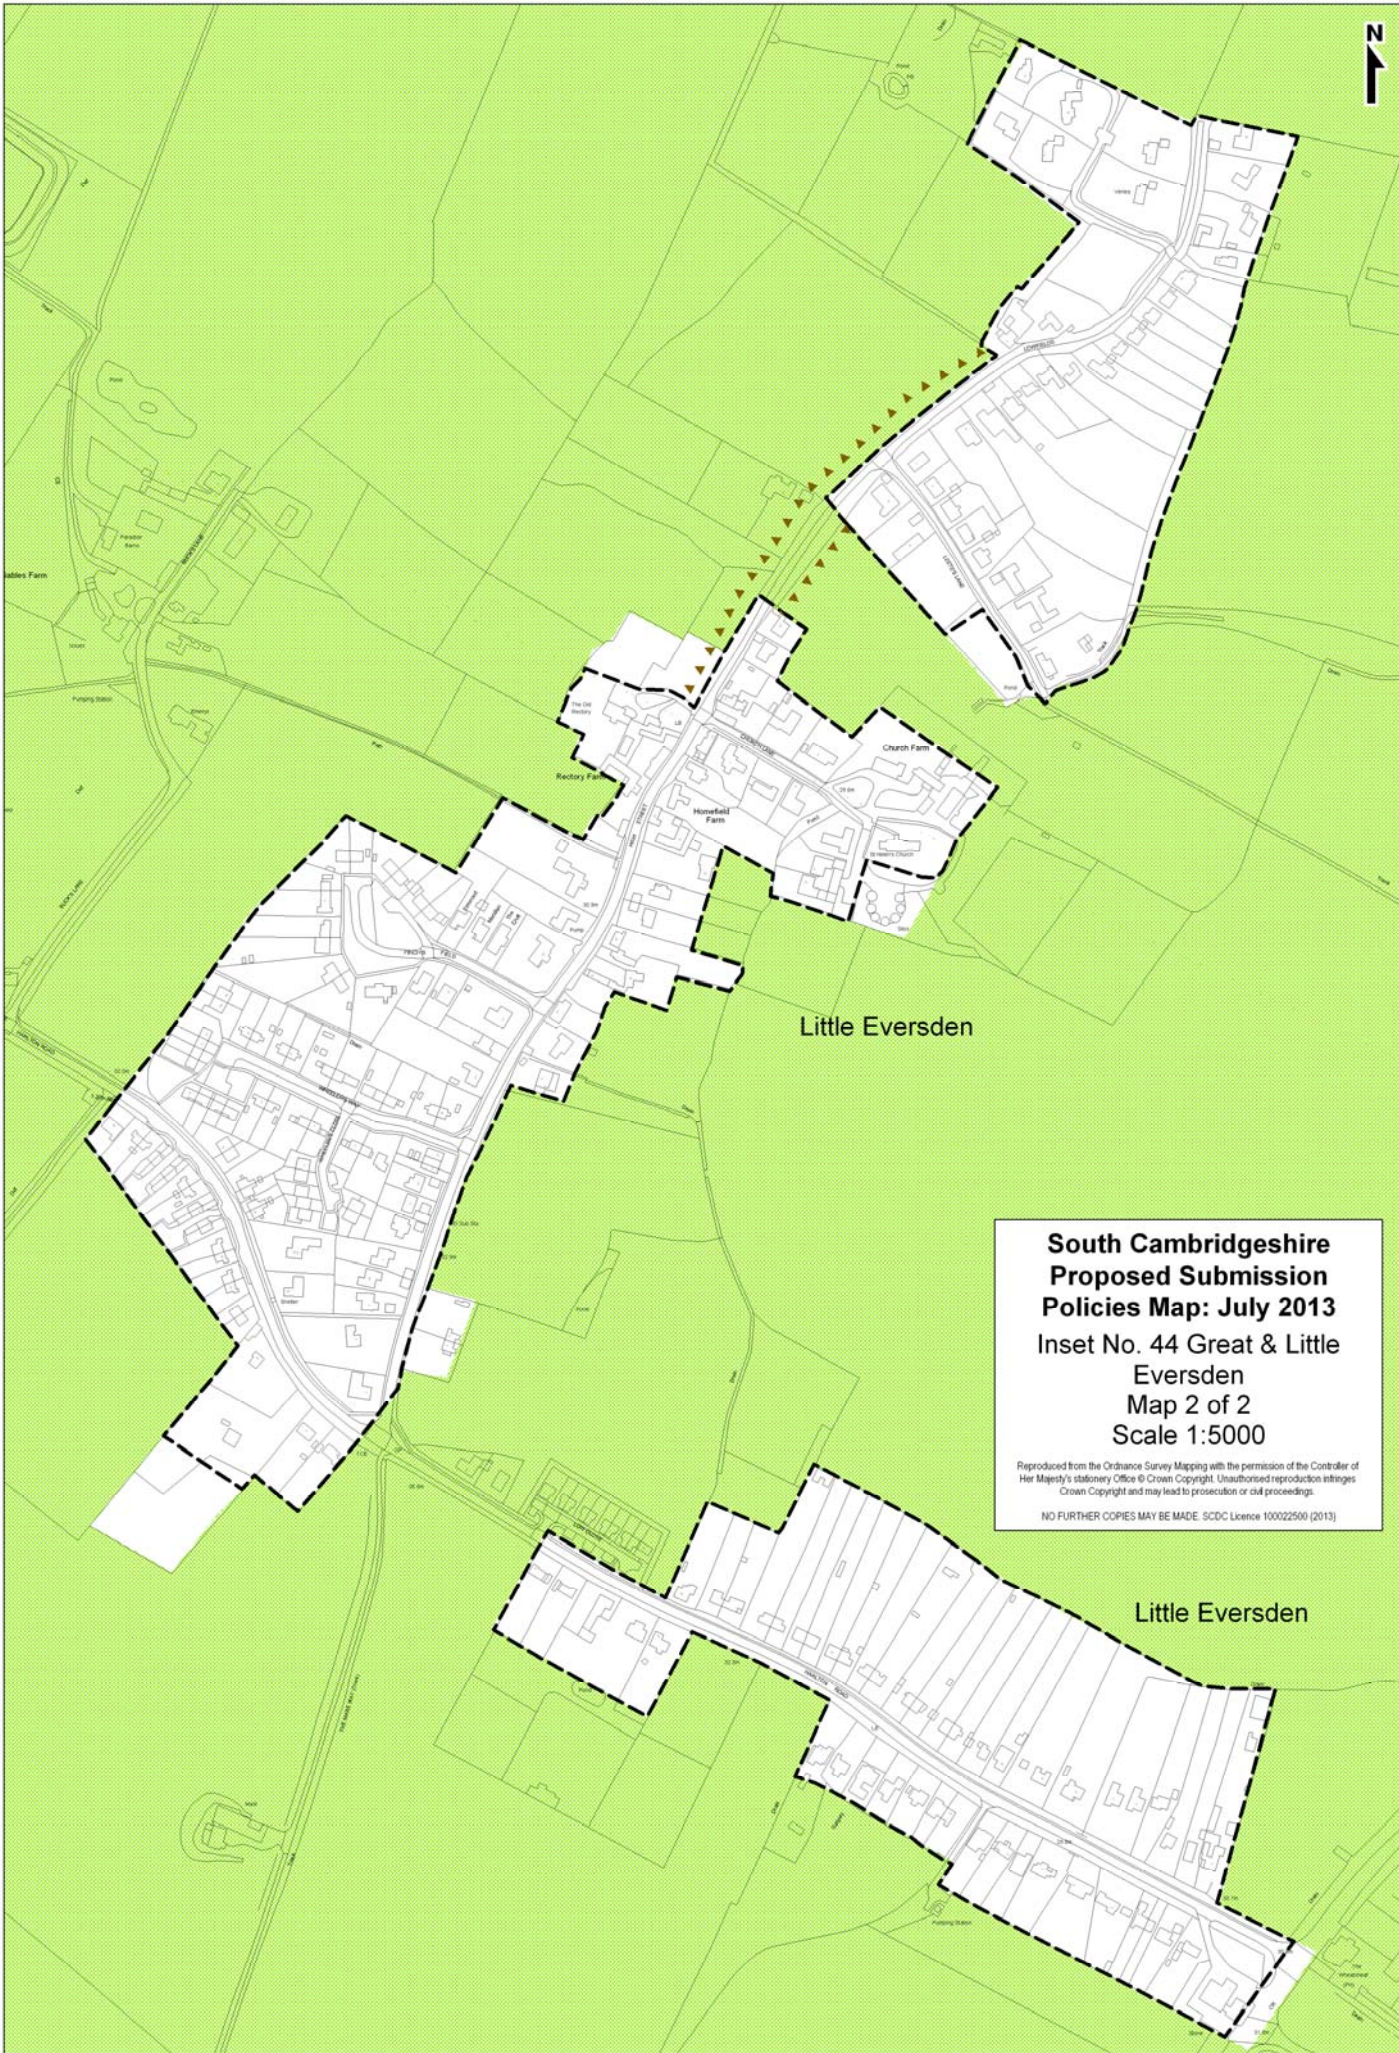

**South Cambridgeshire
Proposed Submission
Policies Map: July 2013**

**Inset No. 44 Great & Little
Eversden
Map 2 of 2
Scale 1:5000**