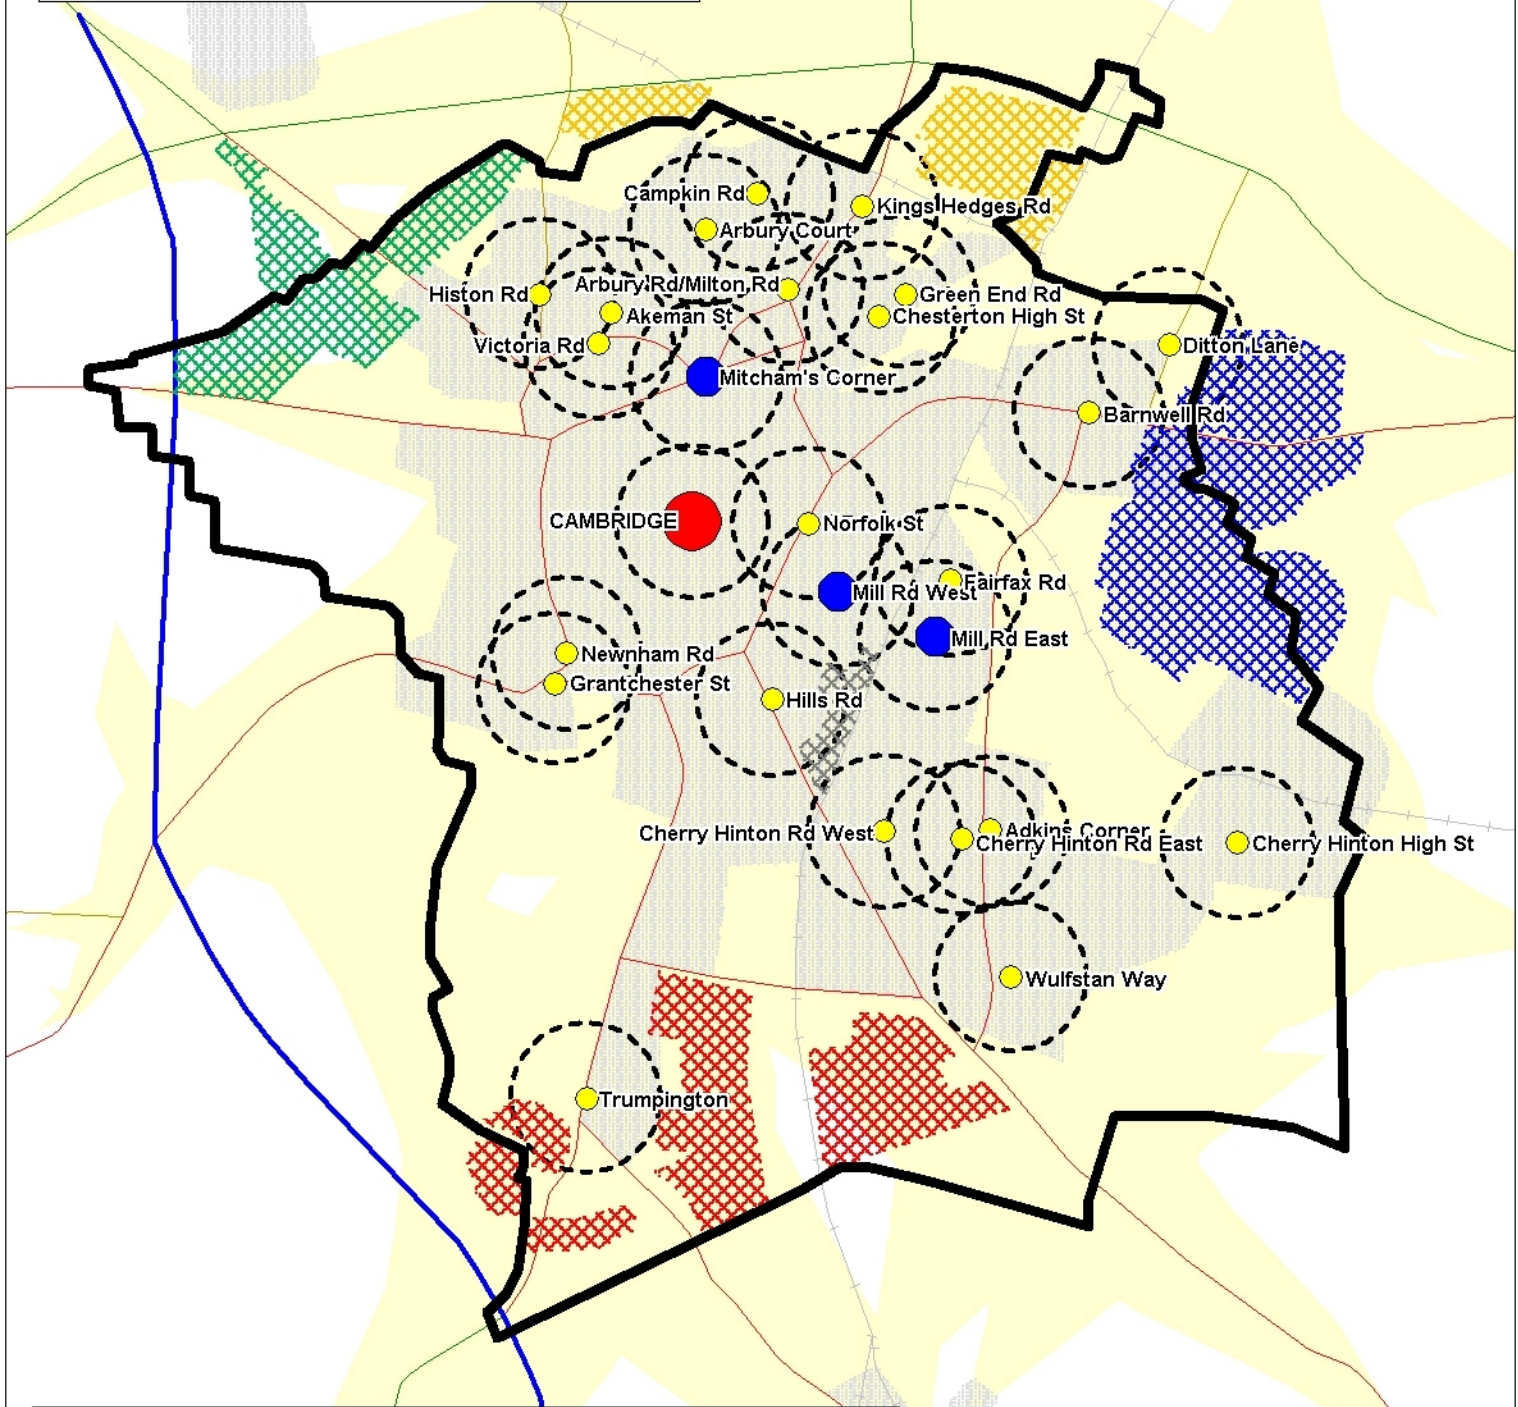

PLAN 13

RETAIL HIERARCHY WITH WALK-IN CATCHMENTS: CAMBRIDGE CITY

CAMBRIDGE SUB-REGION RETAIL STUDY

Cambridge Retail Hierarchy with 500m & 5 Min Drive-Time Catchments

KEY

Cambridge Local Authority Boundary	Urban Area
500m Catchment	<u>Development Areas (Indicative)</u>
5 Min Drive-Time Catchment	East Cambridge
<u>Cambridge Hierarchy</u>	Northern Fringe
City Centre	Madingley Rd/Huntingdon Rd/Histon Rd
District Centre	Southern Fringe
Local Centre	Station Area

PLAN 14

RETAIL HIERARCHY WITH WALK-IN CATCHMENTS: SOUTH CAMBRIDGESHIRE

CAMBRIDGE SUB-REGION RETAIL STUDY
South Cambridgeshire Retail Hierarchy
with 500m & 5Min Drive Time Catchments

PLAN 15

EXISTING FOODSTORE PROVISION: CAMBRIDGE CITY

CAMBRIDGE SUB-REGION RETAIL STUDY

Existing Foodstores (Cambridge)

KEY

 Cambridge Local Authority Boundary

Foodstores

Location:-

 Town Centre  Out-of-Centre

Size (net floorspace):-

 > 4,000 sqm
 2,000 - 4,000 sqm
 1,000 - 2,000 sqm
 <1,000 sqm

- 1 Aldi, Histon Rd
- 2 Asda, Beehive Centre
- 3 Budgens, Adkins Corner
- 4 Budgens, High St, Sawston
- 5 Budgens, Arbury Rd/Arbury Court
- 6 Co-Op, Mill Rd
- 7 Co-Op, High St, Fulbourn
- 8 Co-Op, Hills Rd
- 9 Co-Op, High St, Sawston
- 10 Co-Op, High St, Gt Shelford
- 11 Co-Op, Milton Rd
- 12 Co-Op, Histon Rd
- 13 Iceland, Histon Rd
- 14 Sainsbury, Coldham Lane
- 15 Sainsbury, Sidney St
- 16 M&S, Grafton Centre
- 17 M&S, Sidney St
- 18 Morrisons, Cambourne
- 19 Tesco, Yarrow Rd, Cherry Hinton
- 20 Tesco, Cambridge Rd Ind Est, Milton
- 21 Tesco, Cheddars Lane
- 22 Tesco Express, High St, Cherry Hinton
- 23 Tesco Express, Campkin Rd
- 24 Tesco Express, High St, Histon
- 25 Tesco Extra, Viking Way, Bar Hill
- 26 Waitrose, Hauxton Rd, Trumpington