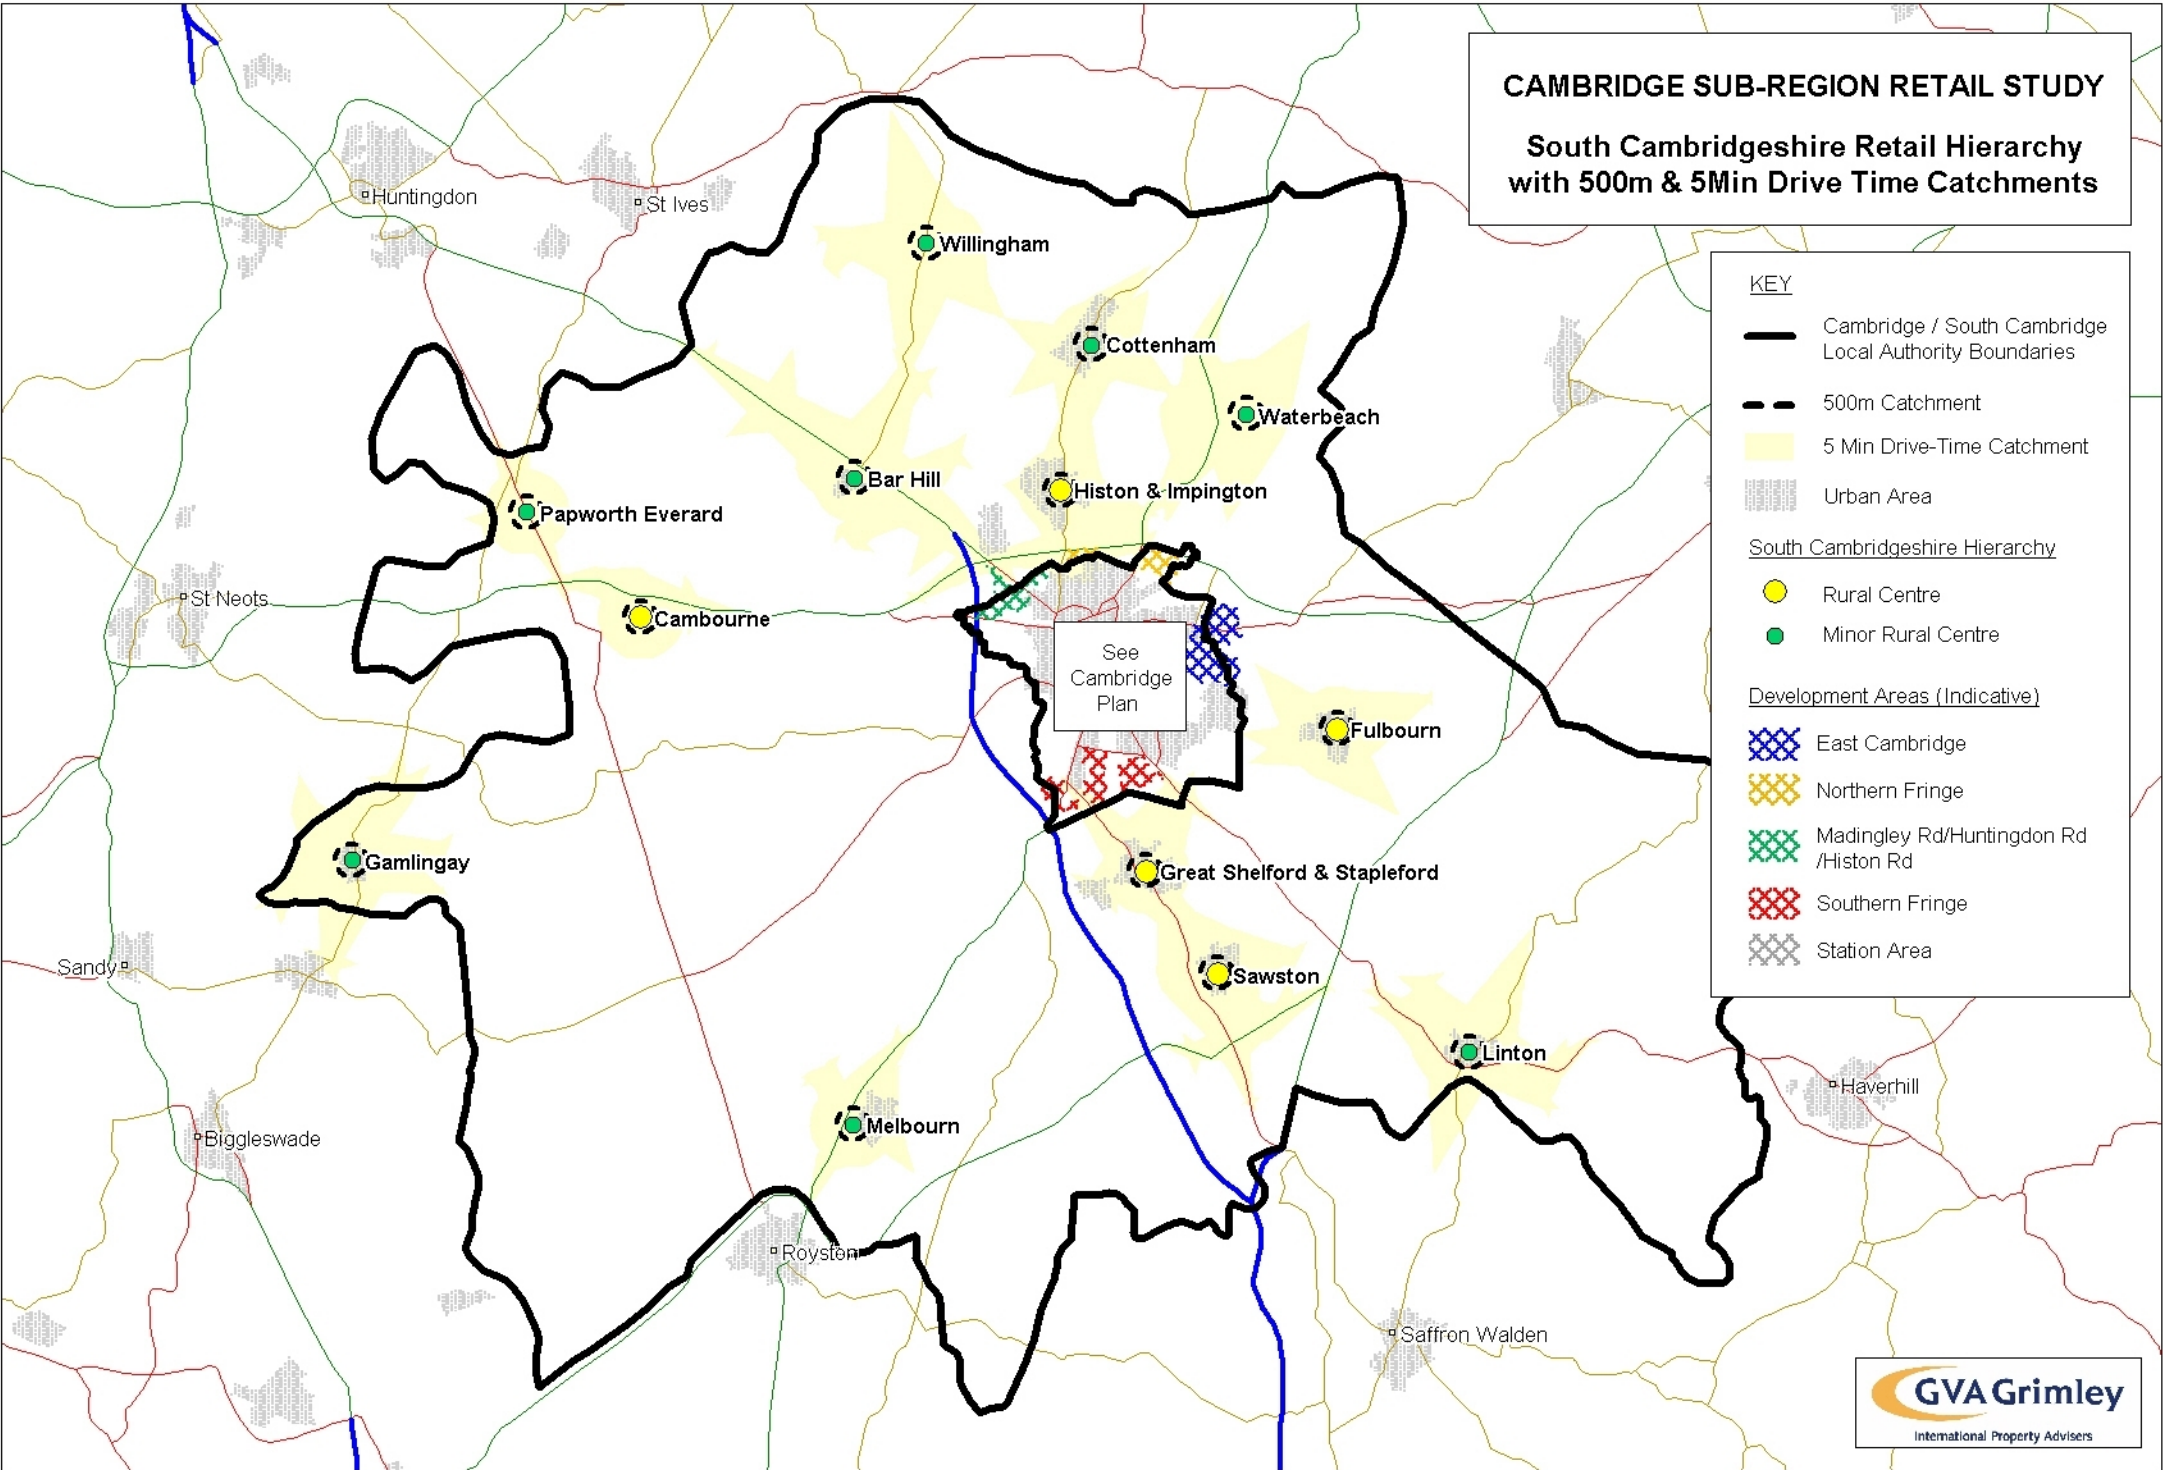

PLAN 13

RETAIL HIERARCHY WITH WALK-IN CATCHMENTS: CAMBRIDGE CITY

CAMBRIDGE SUB-REGION RETAIL STUDY

Cambridge Retail Hierarchy with 500m & 5 Min Drive-Time Catchments

KEY

Cambridge Local Authority Boundary	Urban Area
500m Catchment	<u>Development Areas (Indicative)</u>
5 Min Drive-Time Catchment	East Cambridge
<u>Cambridge Hierarchy</u>	Northern Fringe
City Centre	Madingley Rd/Huntingdon Rd/Histon Rd
District Centre	Southern Fringe
Local Centre	Station Area

PLAN 14

RETAIL HIERARCHY WITH WALK-IN CATCHMENTS: SOUTH CAMBRIDGESHIRE

CAMBRIDGE SUB-REGION RETAIL STUDY
South Cambridgeshire Retail Hierarchy
with 500m & 5Min Drive Time Catchments

PLAN 15

EXISTING FOODSTORE PROVISION: CAMBRIDGE CITY

CAMBRIDGE SUB-REGION RETAIL STUDY

Existing Foodstores (Cambridge)

KEY

 Cambridge Local Authority Boundary

Foodstores

Location:-

 Town Centre  Out-of-Centre

Size (net floorspace):-

 > 4,000 sqm
 2,000 - 4,000 sqm
 1,000 - 2,000 sqm
 <1,000 sqm

- 1 Aldi, Histon Rd
- 2 Asda, Beehive Centre
- 3 Budgens, Adkins Corner
- 4 Budgens, High St, Sawston
- 5 Budgens, Arbury Rd/Arbury Court
- 6 Co-Op, Mill Rd
- 7 Co-Op, High St, Fulbourn
- 8 Co-Op, Hills Rd
- 9 Co-Op, High St, Sawston
- 10 Co-Op, High St, Gt Shelford
- 11 Co-Op, Milton Rd
- 12 Co-Op, Histon Rd
- 13 Iceland, Histon Rd
- 14 Sainsbury, Coldham Lane
- 15 Sainsbury, Sidney St
- 16 M&S, Grafton Centre
- 17 M&S, Sidney St
- 18 Morrisons, Cambourne
- 19 Tesco, Yarrow Rd, Cherry Hinton
- 20 Tesco, Cambridge Rd Ind Est, Milton
- 21 Tesco, Cheddars Lane
- 22 Tesco Express, High St, Cherry Hinton
- 23 Tesco Express, Campkin Rd
- 24 Tesco Express, High St, Histon
- 25 Tesco Extra, Viking Way, Bar Hill
- 26 Waitrose, Hauxton Rd, Trumpington