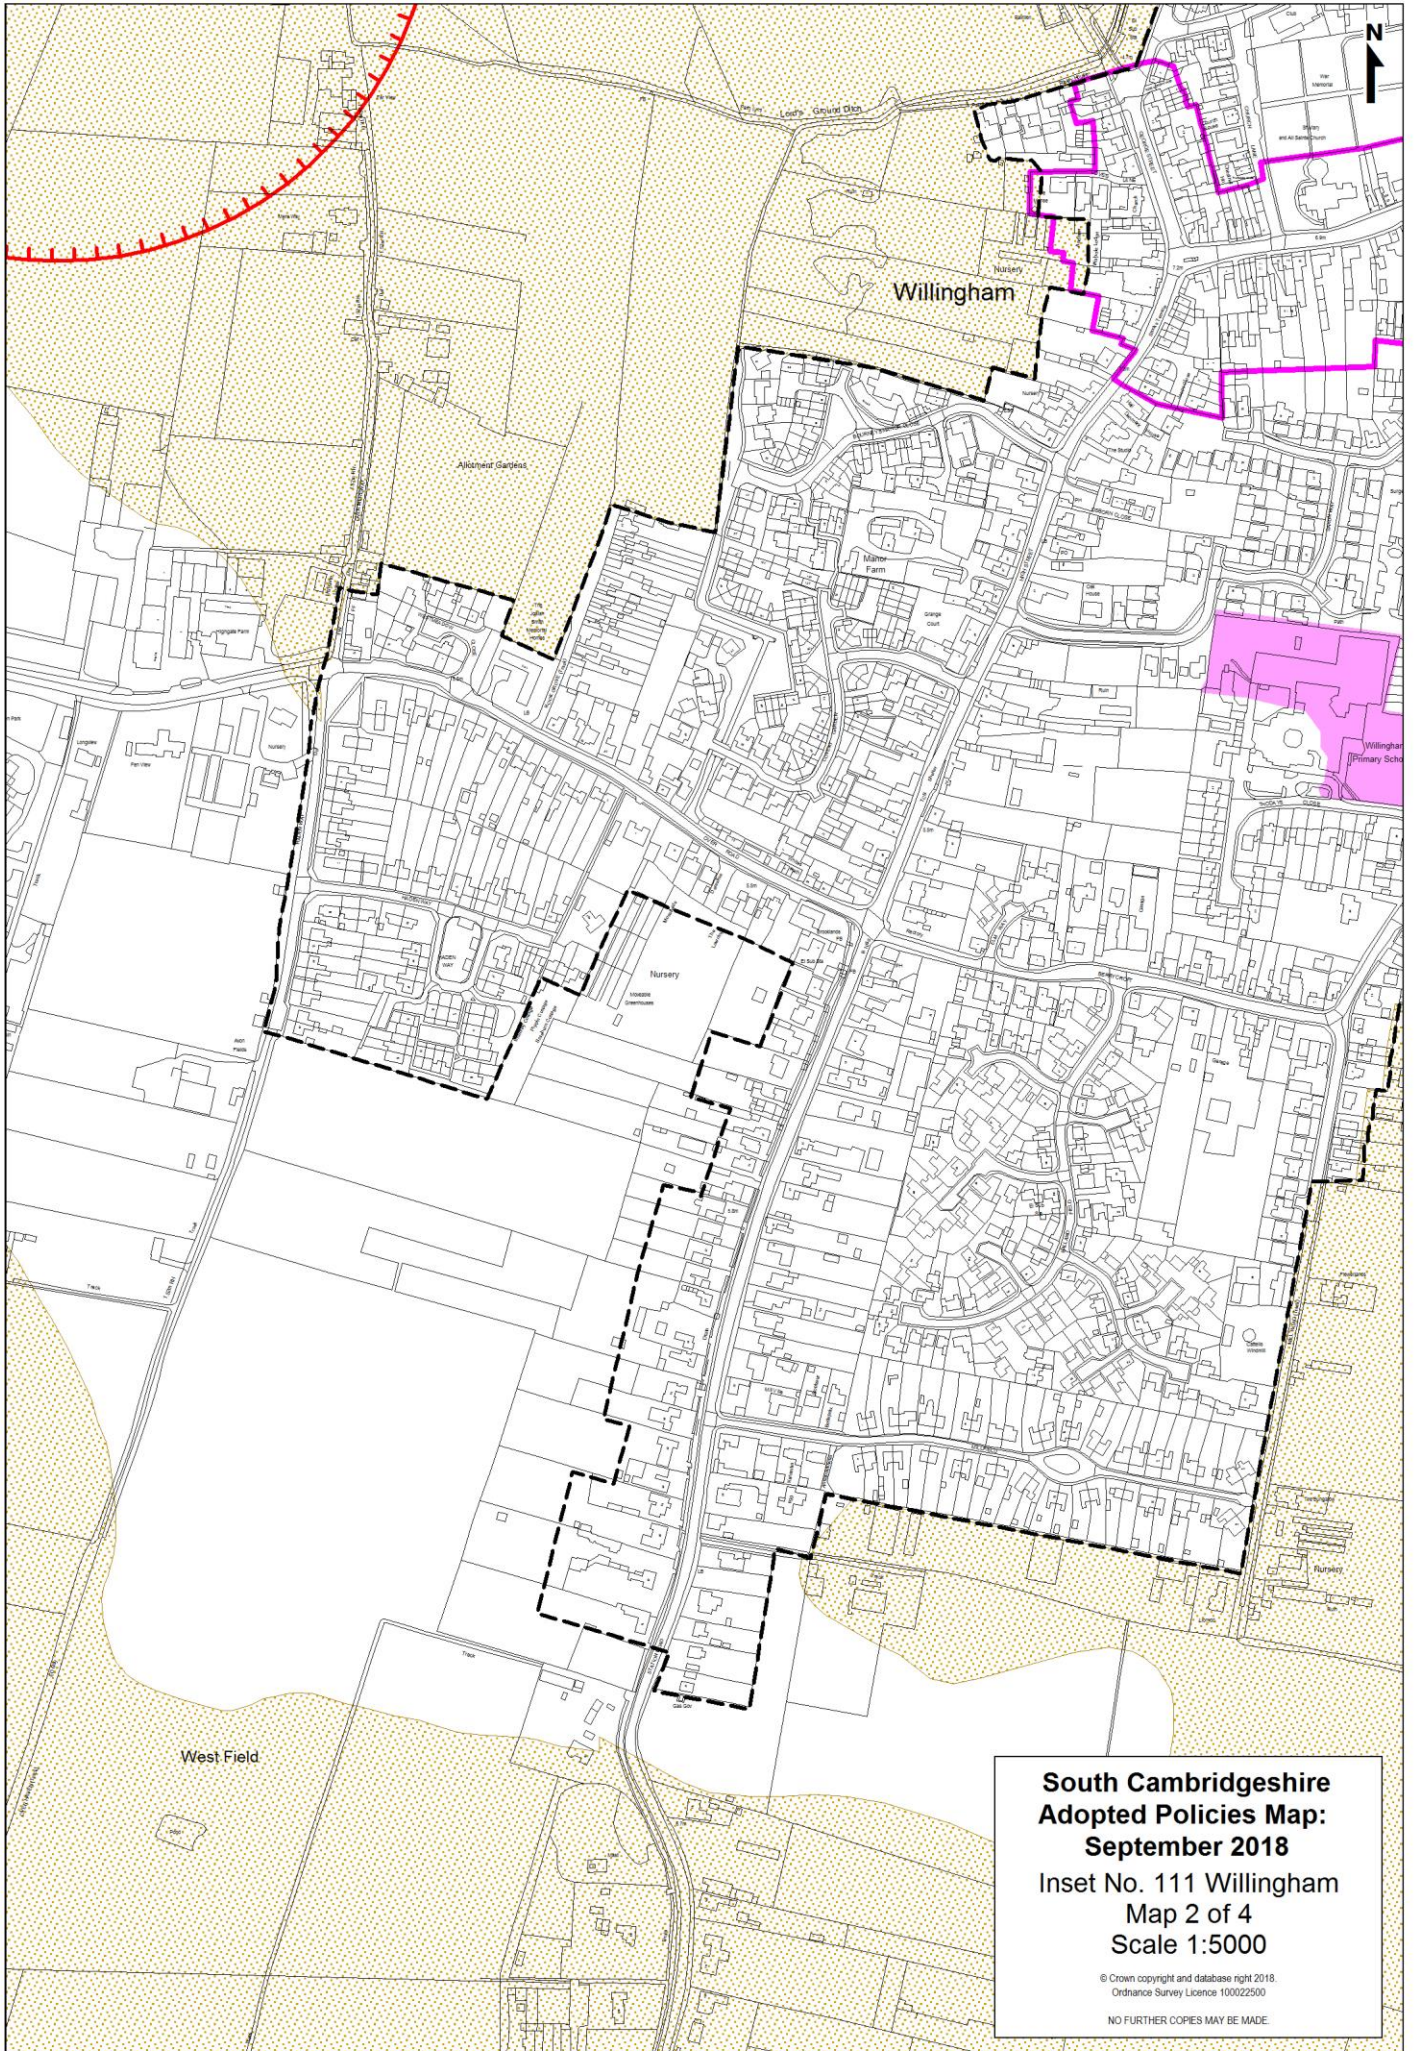

**South Cambridgeshire
Adopted Policies Map:
September 2018**
Inset No. 111 Willingham
Map 2 of 4
Scale 1:5000

NO FURTHER COPIES MAY BE MADE.