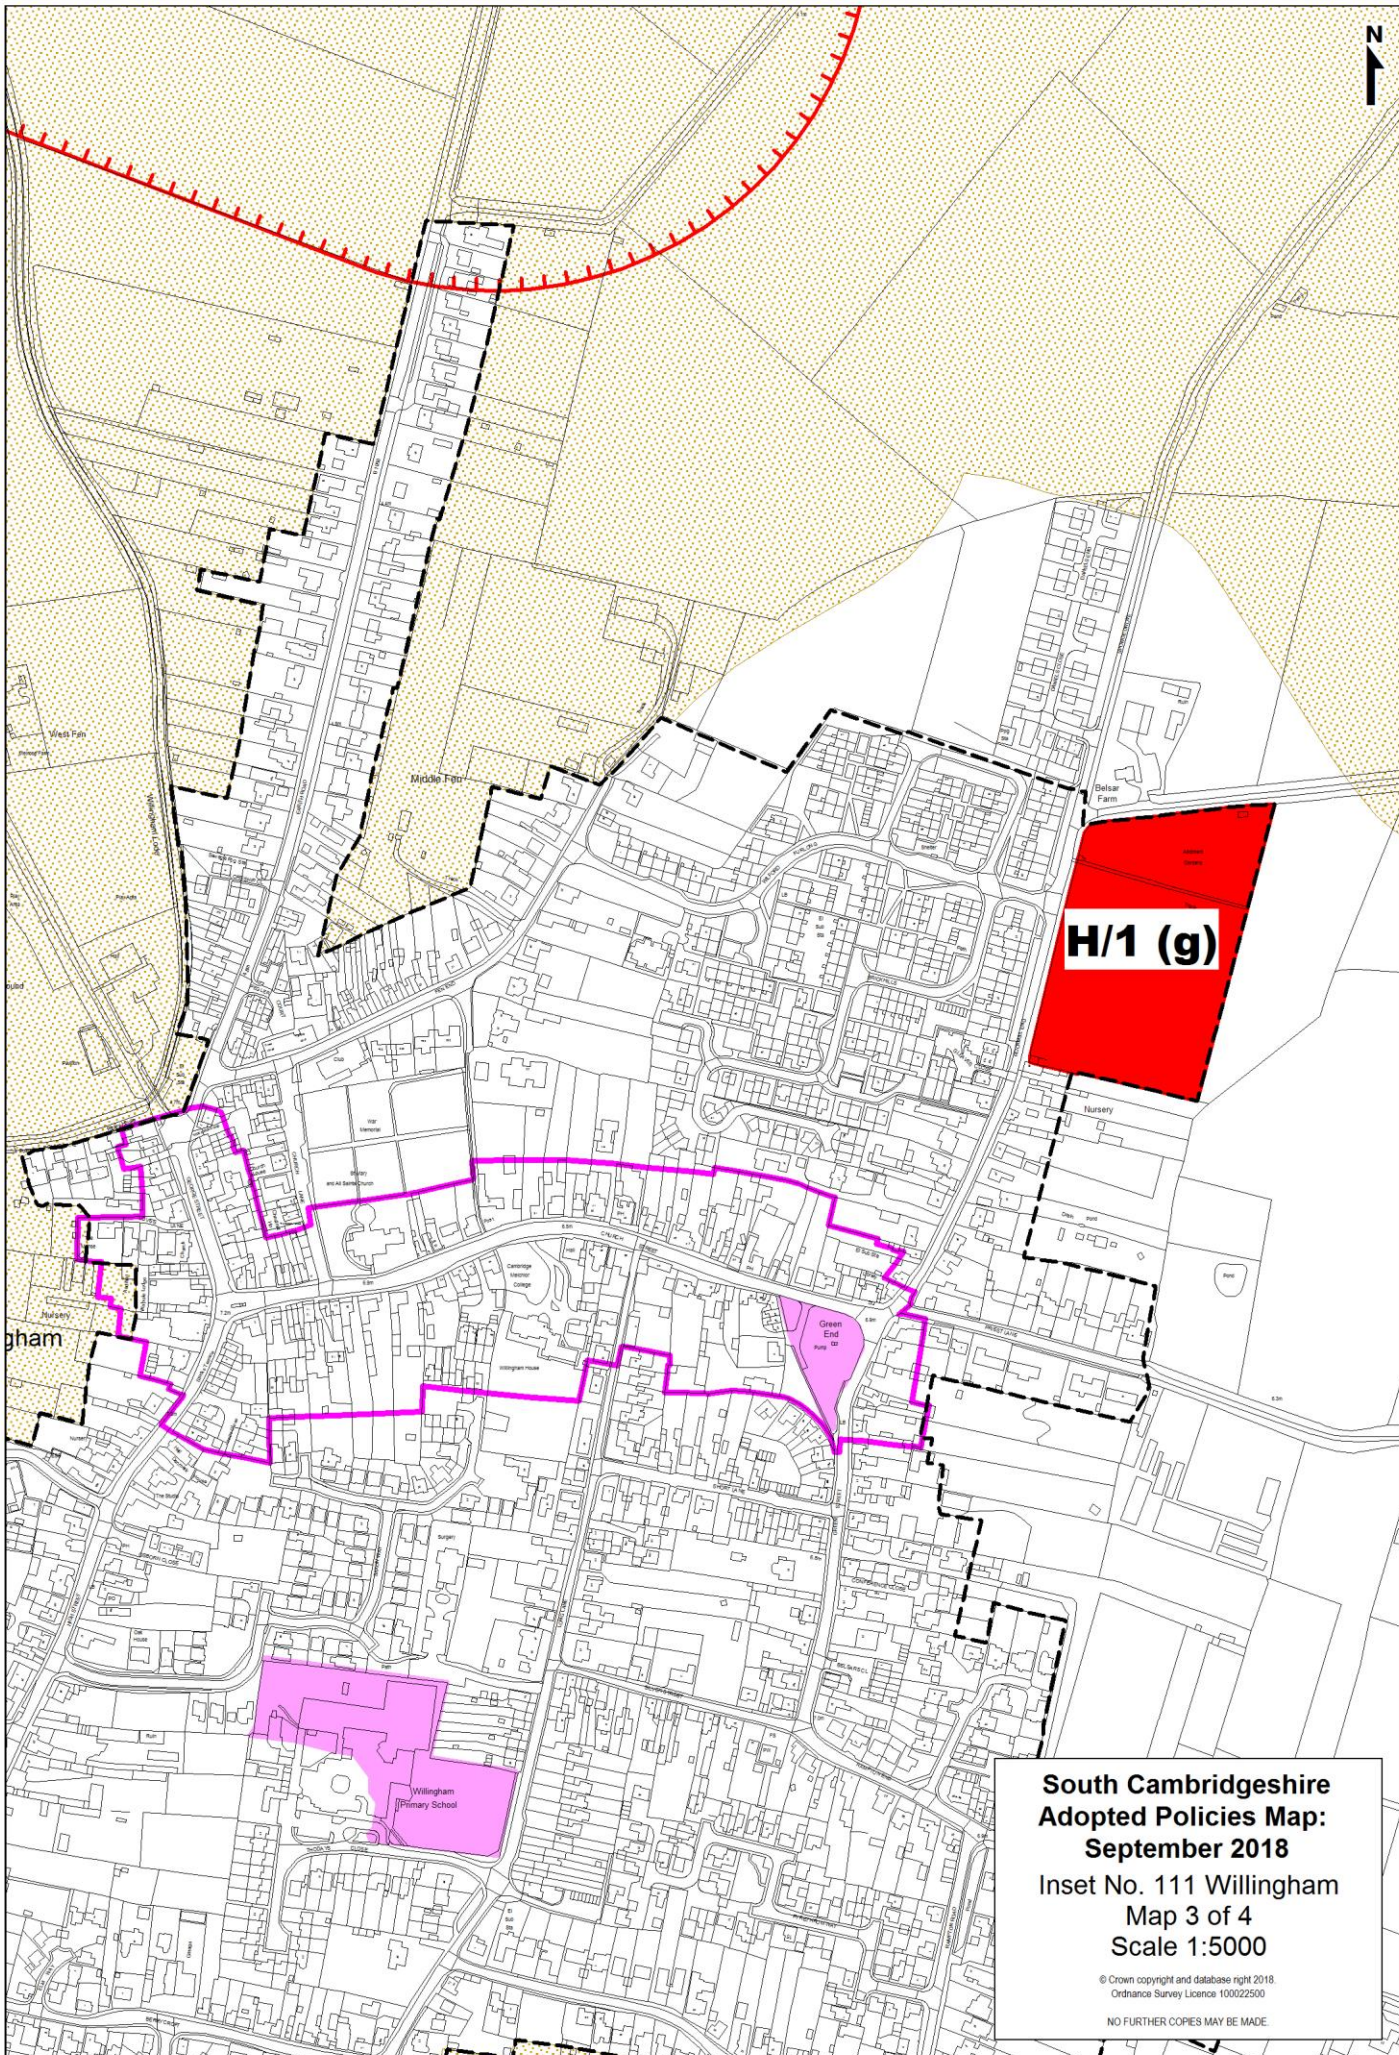

**South Cambridgeshire
Adopted Policies Map:
September 2018**
Inset No. 111 Willingham
Map 1 of 4
Scale 1:5000

© Crown copyright and database right 2018.
Ordnance Survey Licence 100022500
NO FURTHER COPIES MAY BE MADE

**South Cambridgeshire
Adopted Policies Map:
September 2018**
Inset No. 111 Willingham
Map 2 of 4
Scale 1:5000

© Crown copyright and database right 2018.
Ordnance Survey Licence 100022500

NO FURTHER COPIES MAY BE MADE.

**South Cambridgeshire
Adopted Policies Map:
September 2018**
Inset No. 111 Willingham
Map 3 of 4
Scale 1:5000

© Crown copyright and database right 2018.
Ordnance Survey Licence 100022500
NO FURTHER COPIES MAY BE MADE.

**South Cambridgeshire
Adopted Policies Map:
September 2018**
Inset No. 111 Willingham
Map 4 of 4
Scale 1:5000

© Crown copyright and database right 2018.
Ordnance Survey Licence 100022500

NO FURTHER COPIES MAY BE MADE.