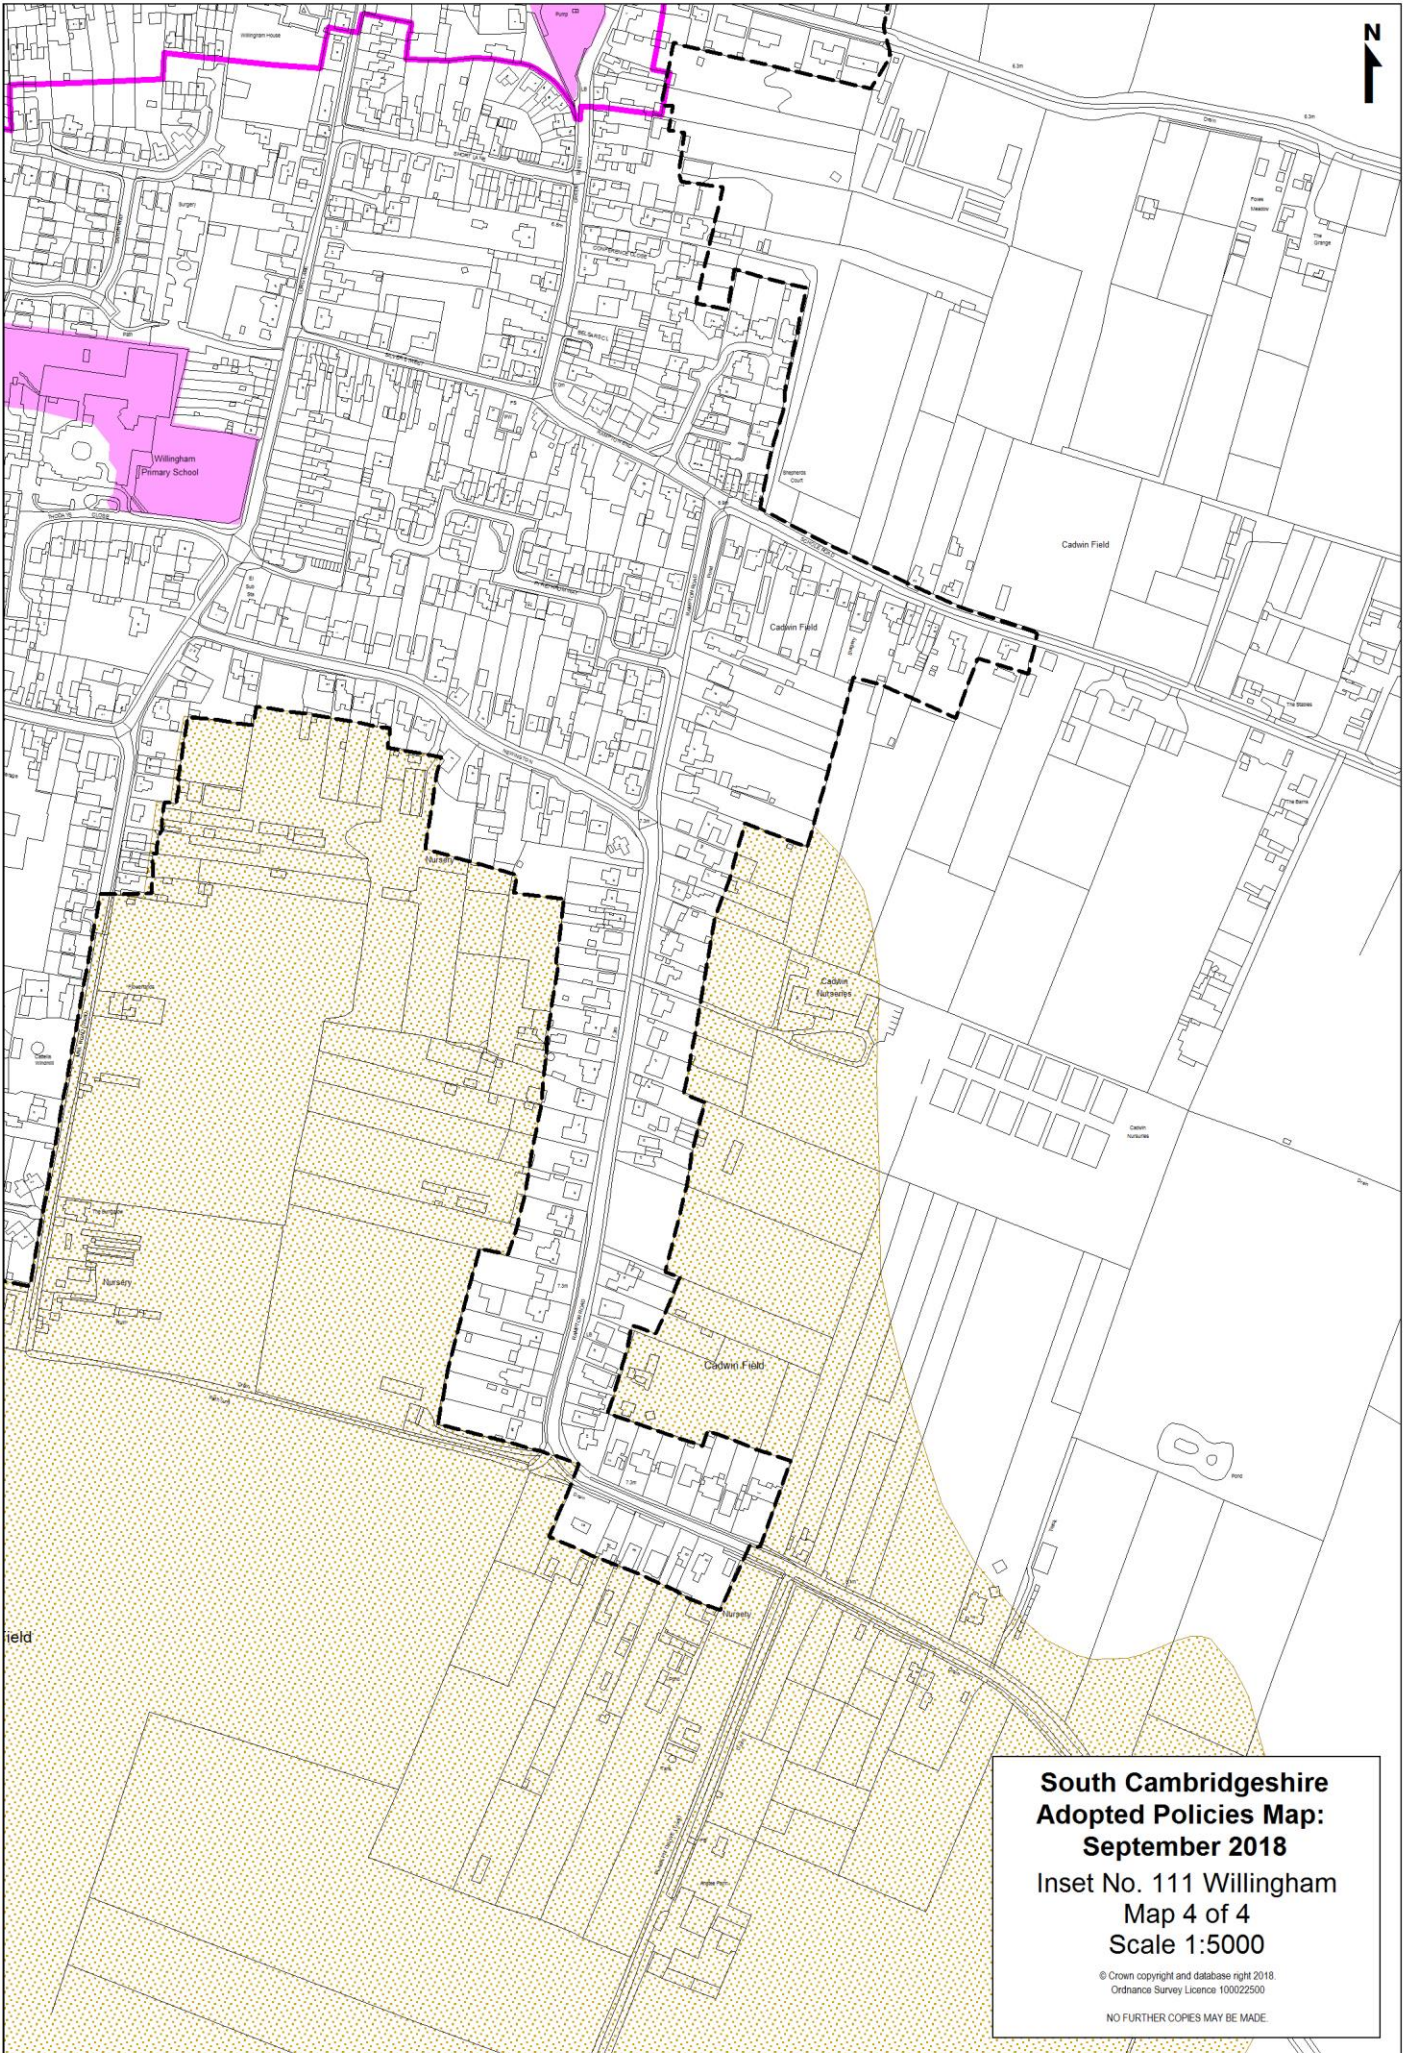

**South Cambridgeshire
Adopted Policies Map:
September 2018**
Inset No. 111 Willingham
Map 4 of 4
Scale 1:5000

NO FURTHER COPIES MAY BE MADE.