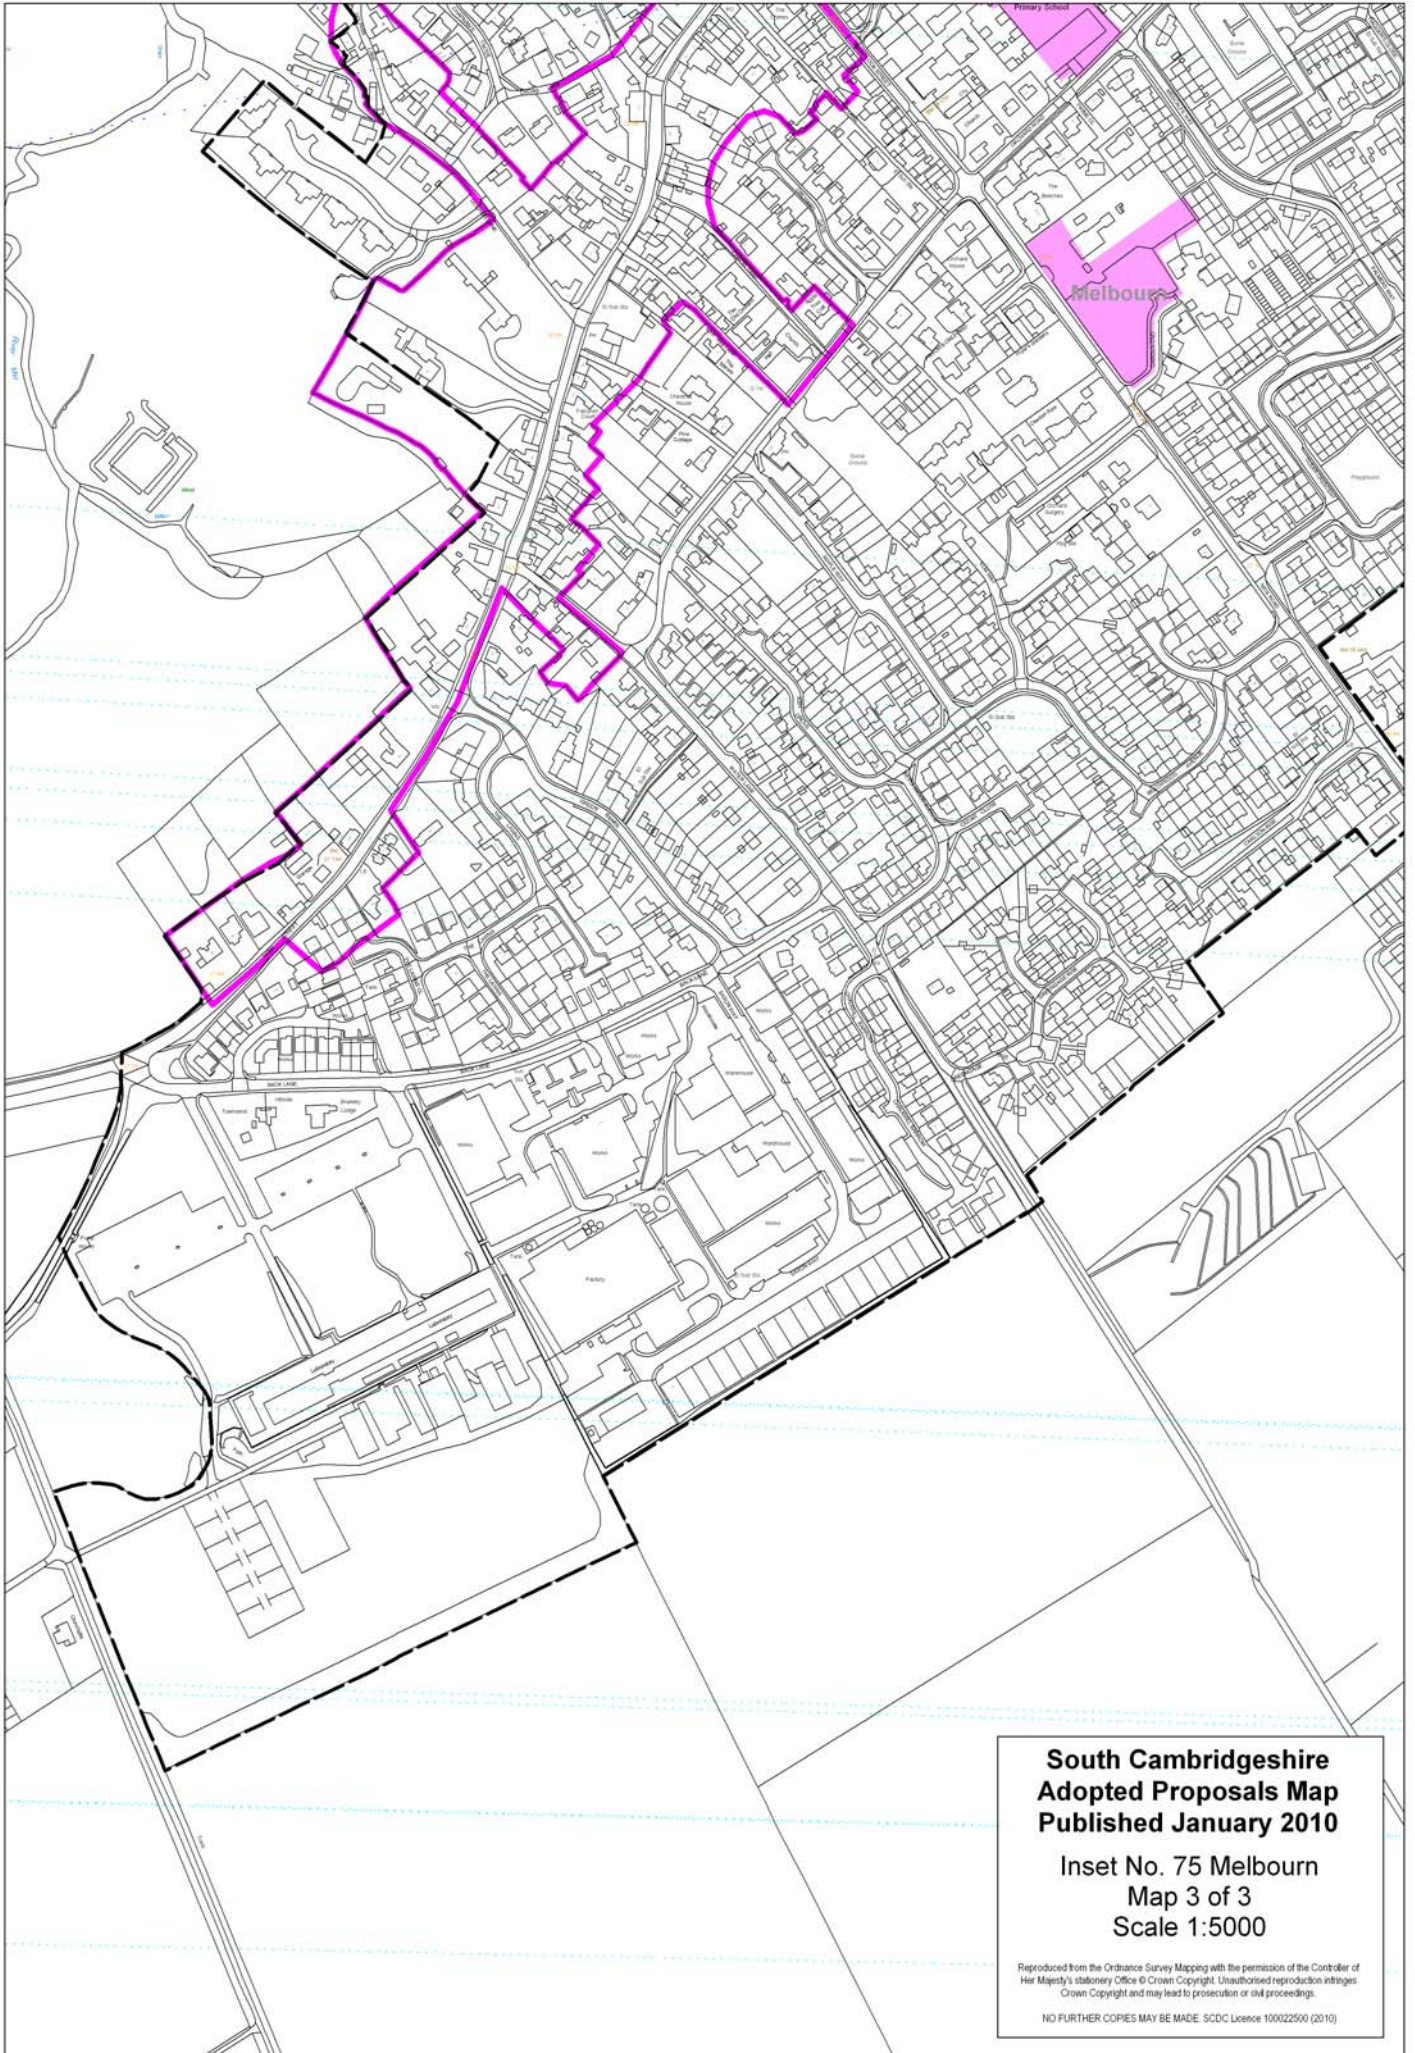

**South Cambridgeshire
Adopted Proposals Map
Published January 2010**

**Inset No. 75 Melbourn
Map 3 of 3
Scale 1:5000**