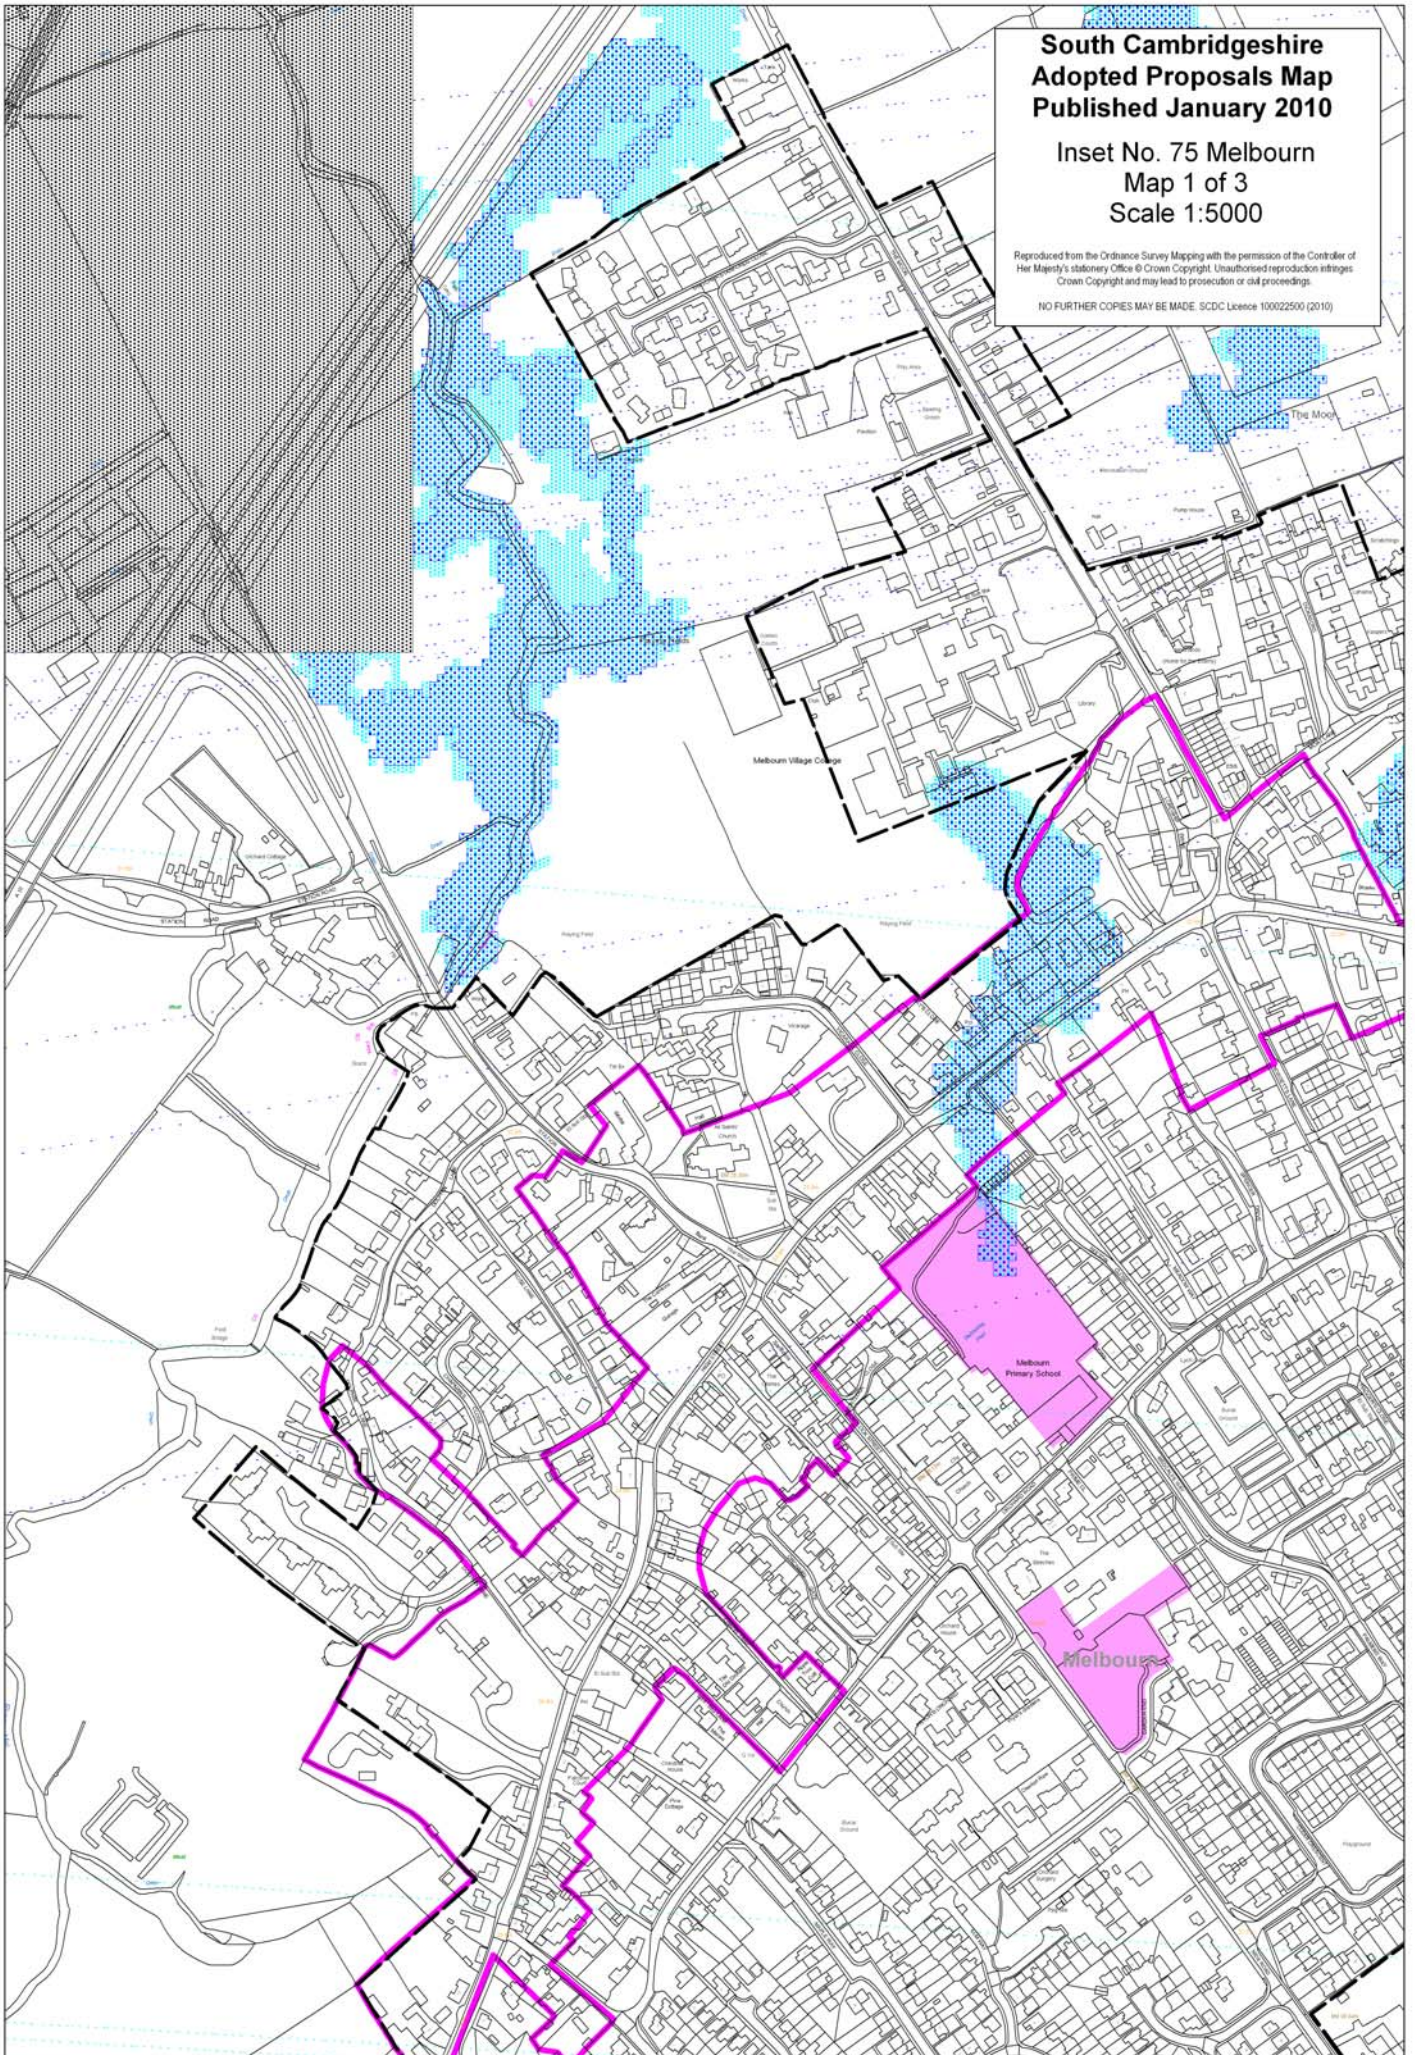

**South Cambridgeshire
Adopted Proposals Map
Published January 2010**

**Inset No. 75 Melbourn
Map 1 of 3
Scale 1:5000**

NO FURTHER COPIES MAY BE MADE. SDCDC Licence 100022500 (2010)