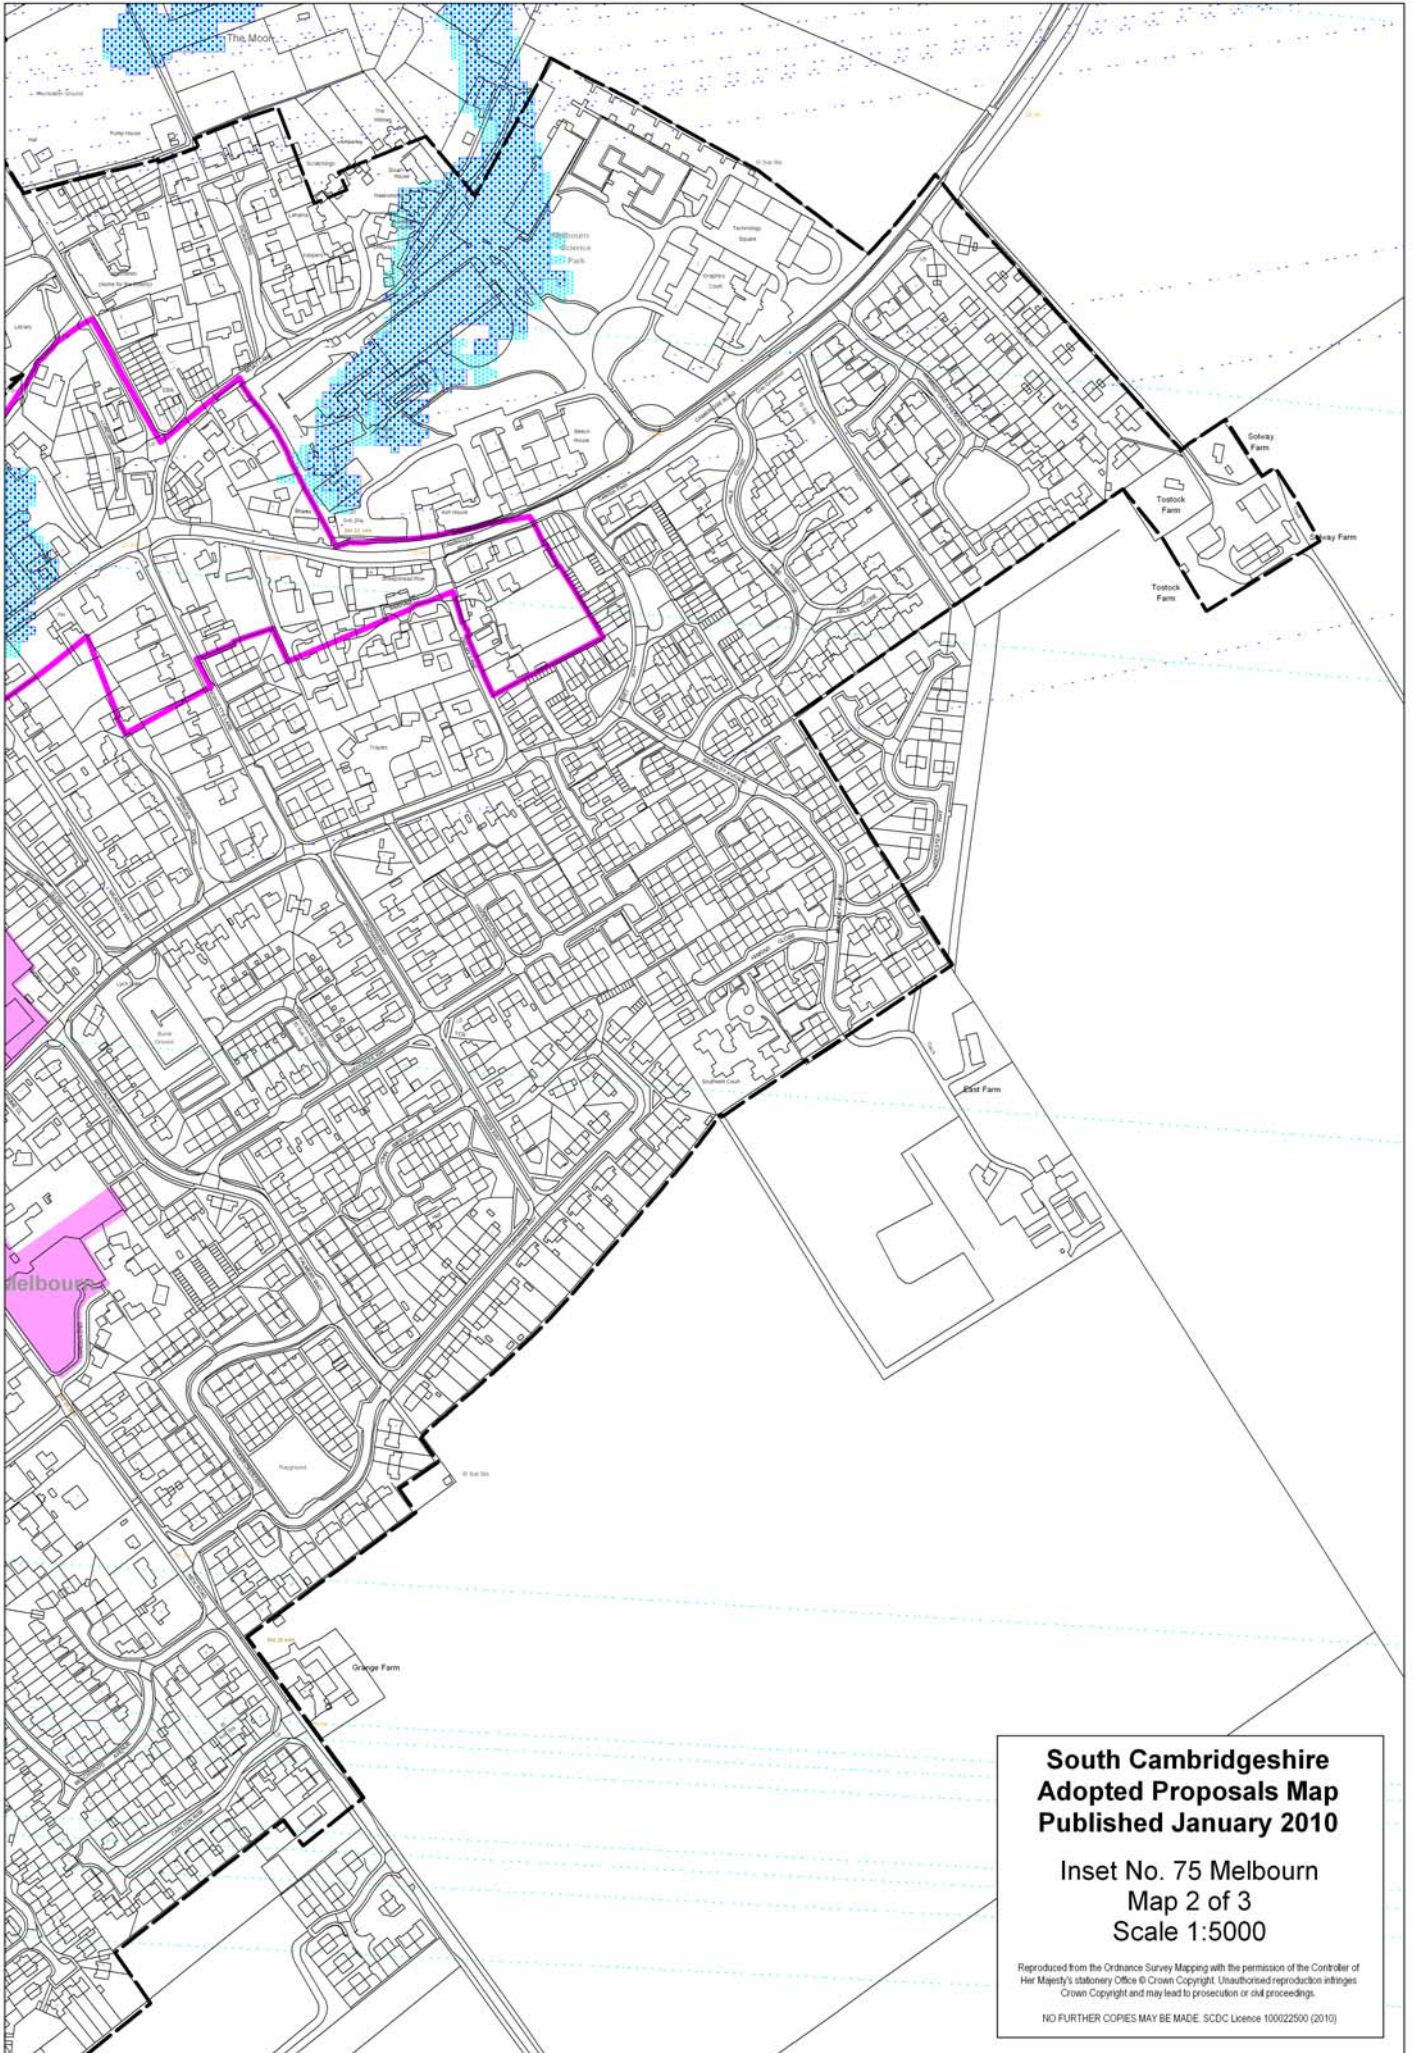

**South Cambridgeshire
Adopted Proposals Map
Published January 2010**

Inset No. 75 Melbourn
Map 2 of 3
Scale 1:5000