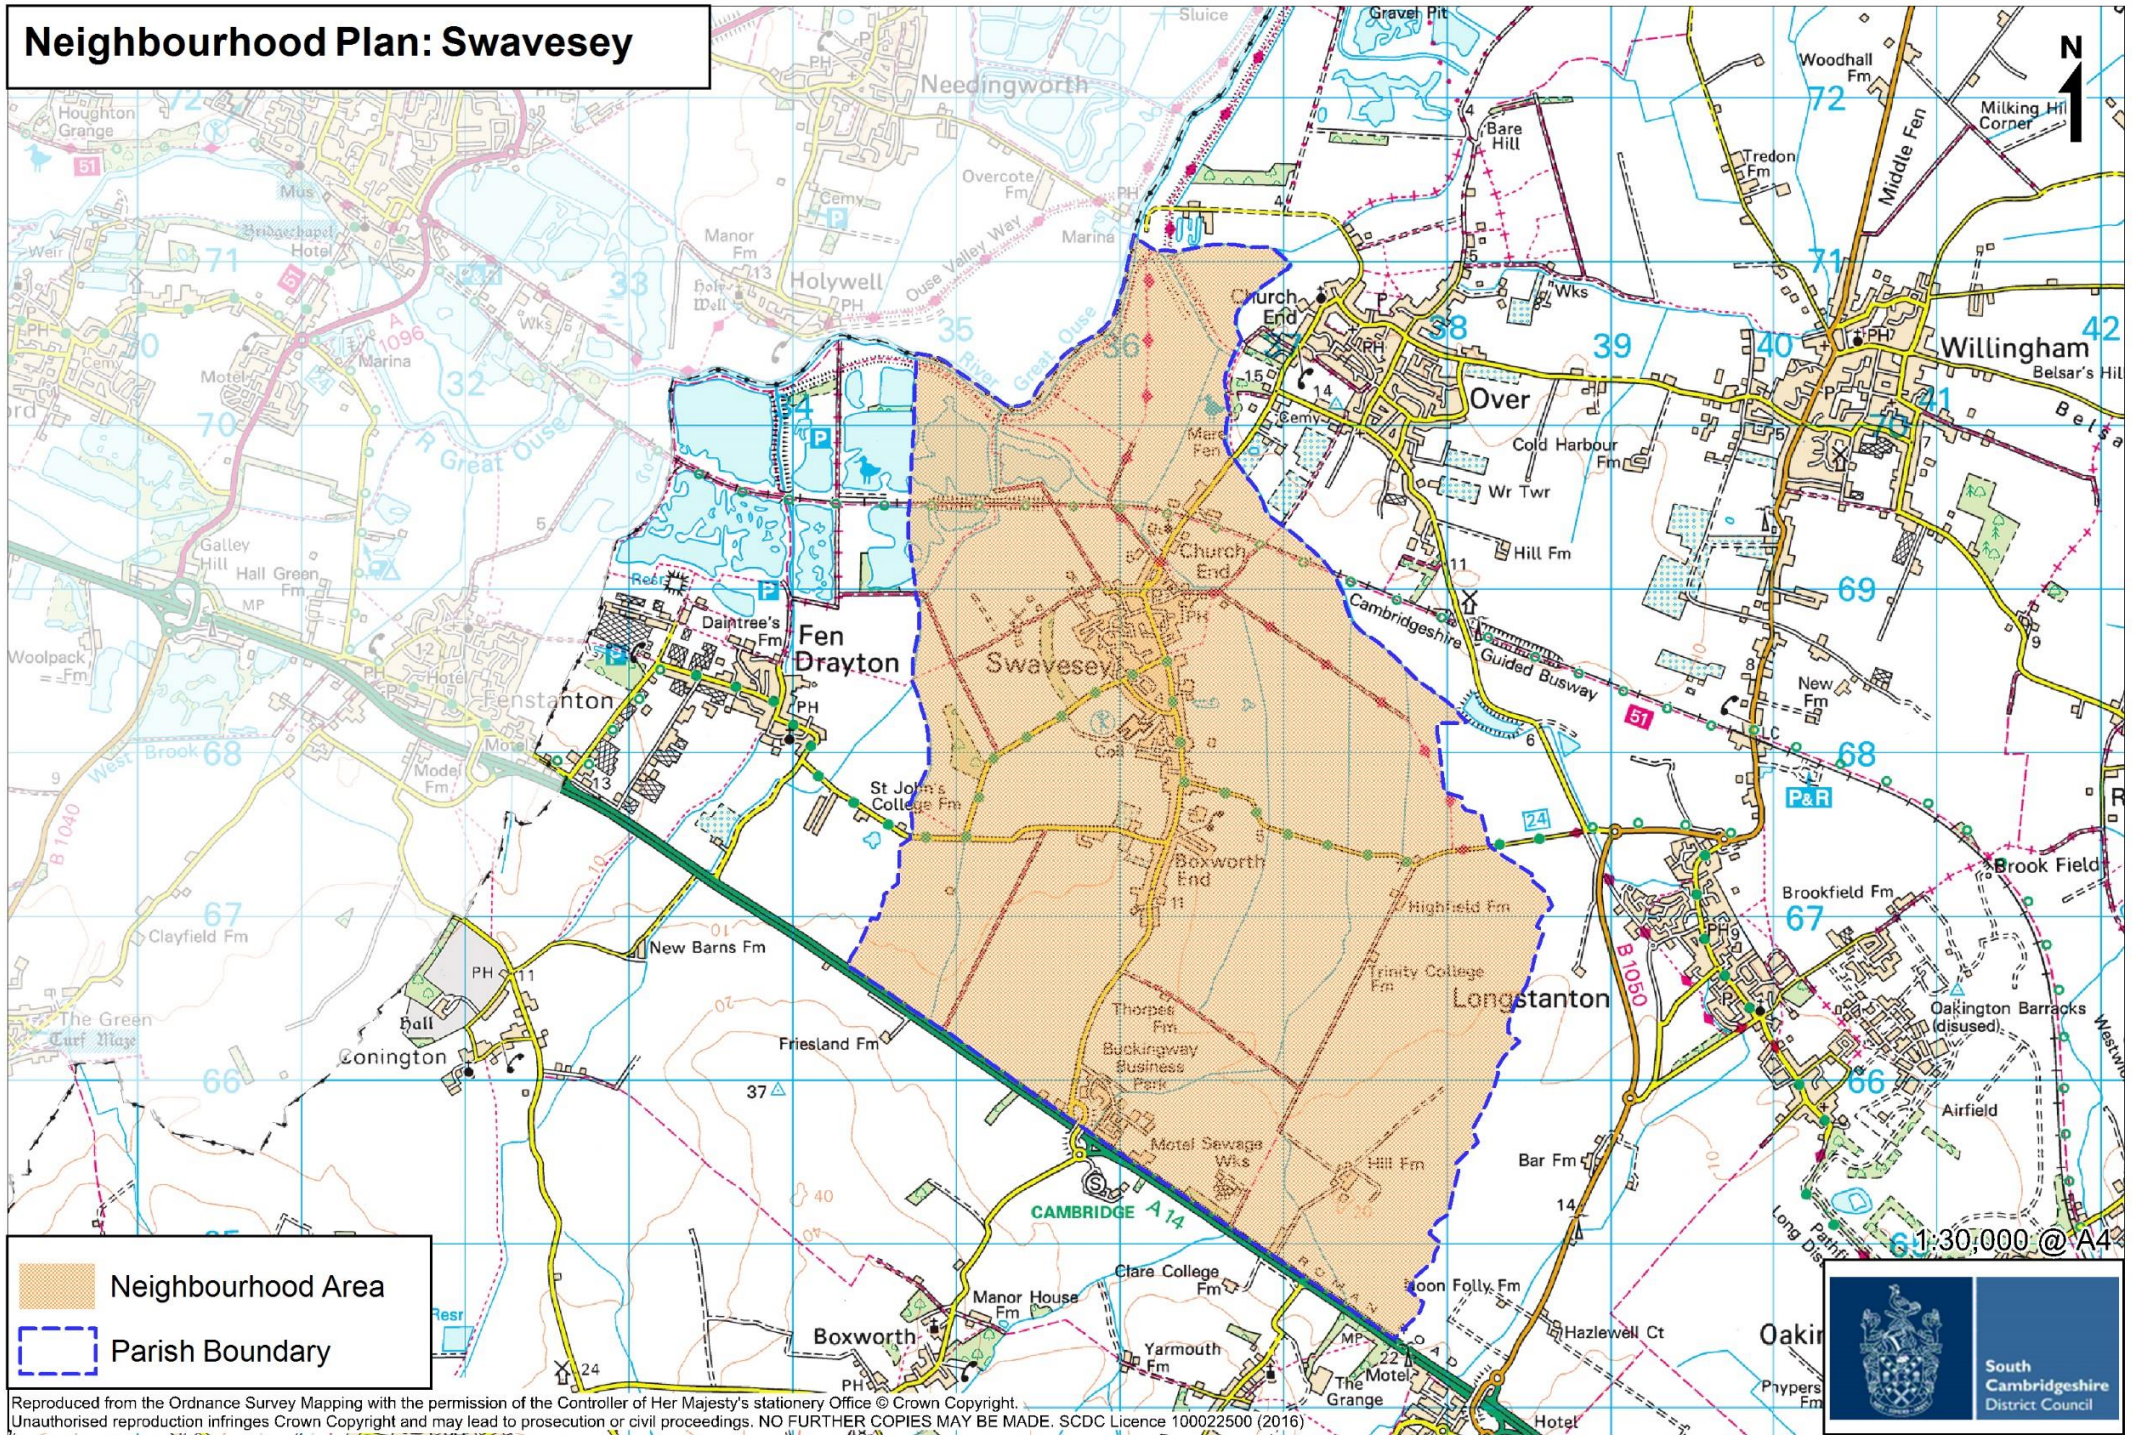

Neighbourhood Plan: Swavesey

 Neighbourhood Area

 Parish Boundary

Reproduced from the Ordnance Survey Mapping with the permission of the Controller of Her Majesty's stationery Office © Crown Copyright. Unauthorised reproduction infringes Crown Copyright and may lead to prosecution or civil proceedings. NO FURTHER COPIES MAY BE MADE. SDCD Licence 100022500 (2016)