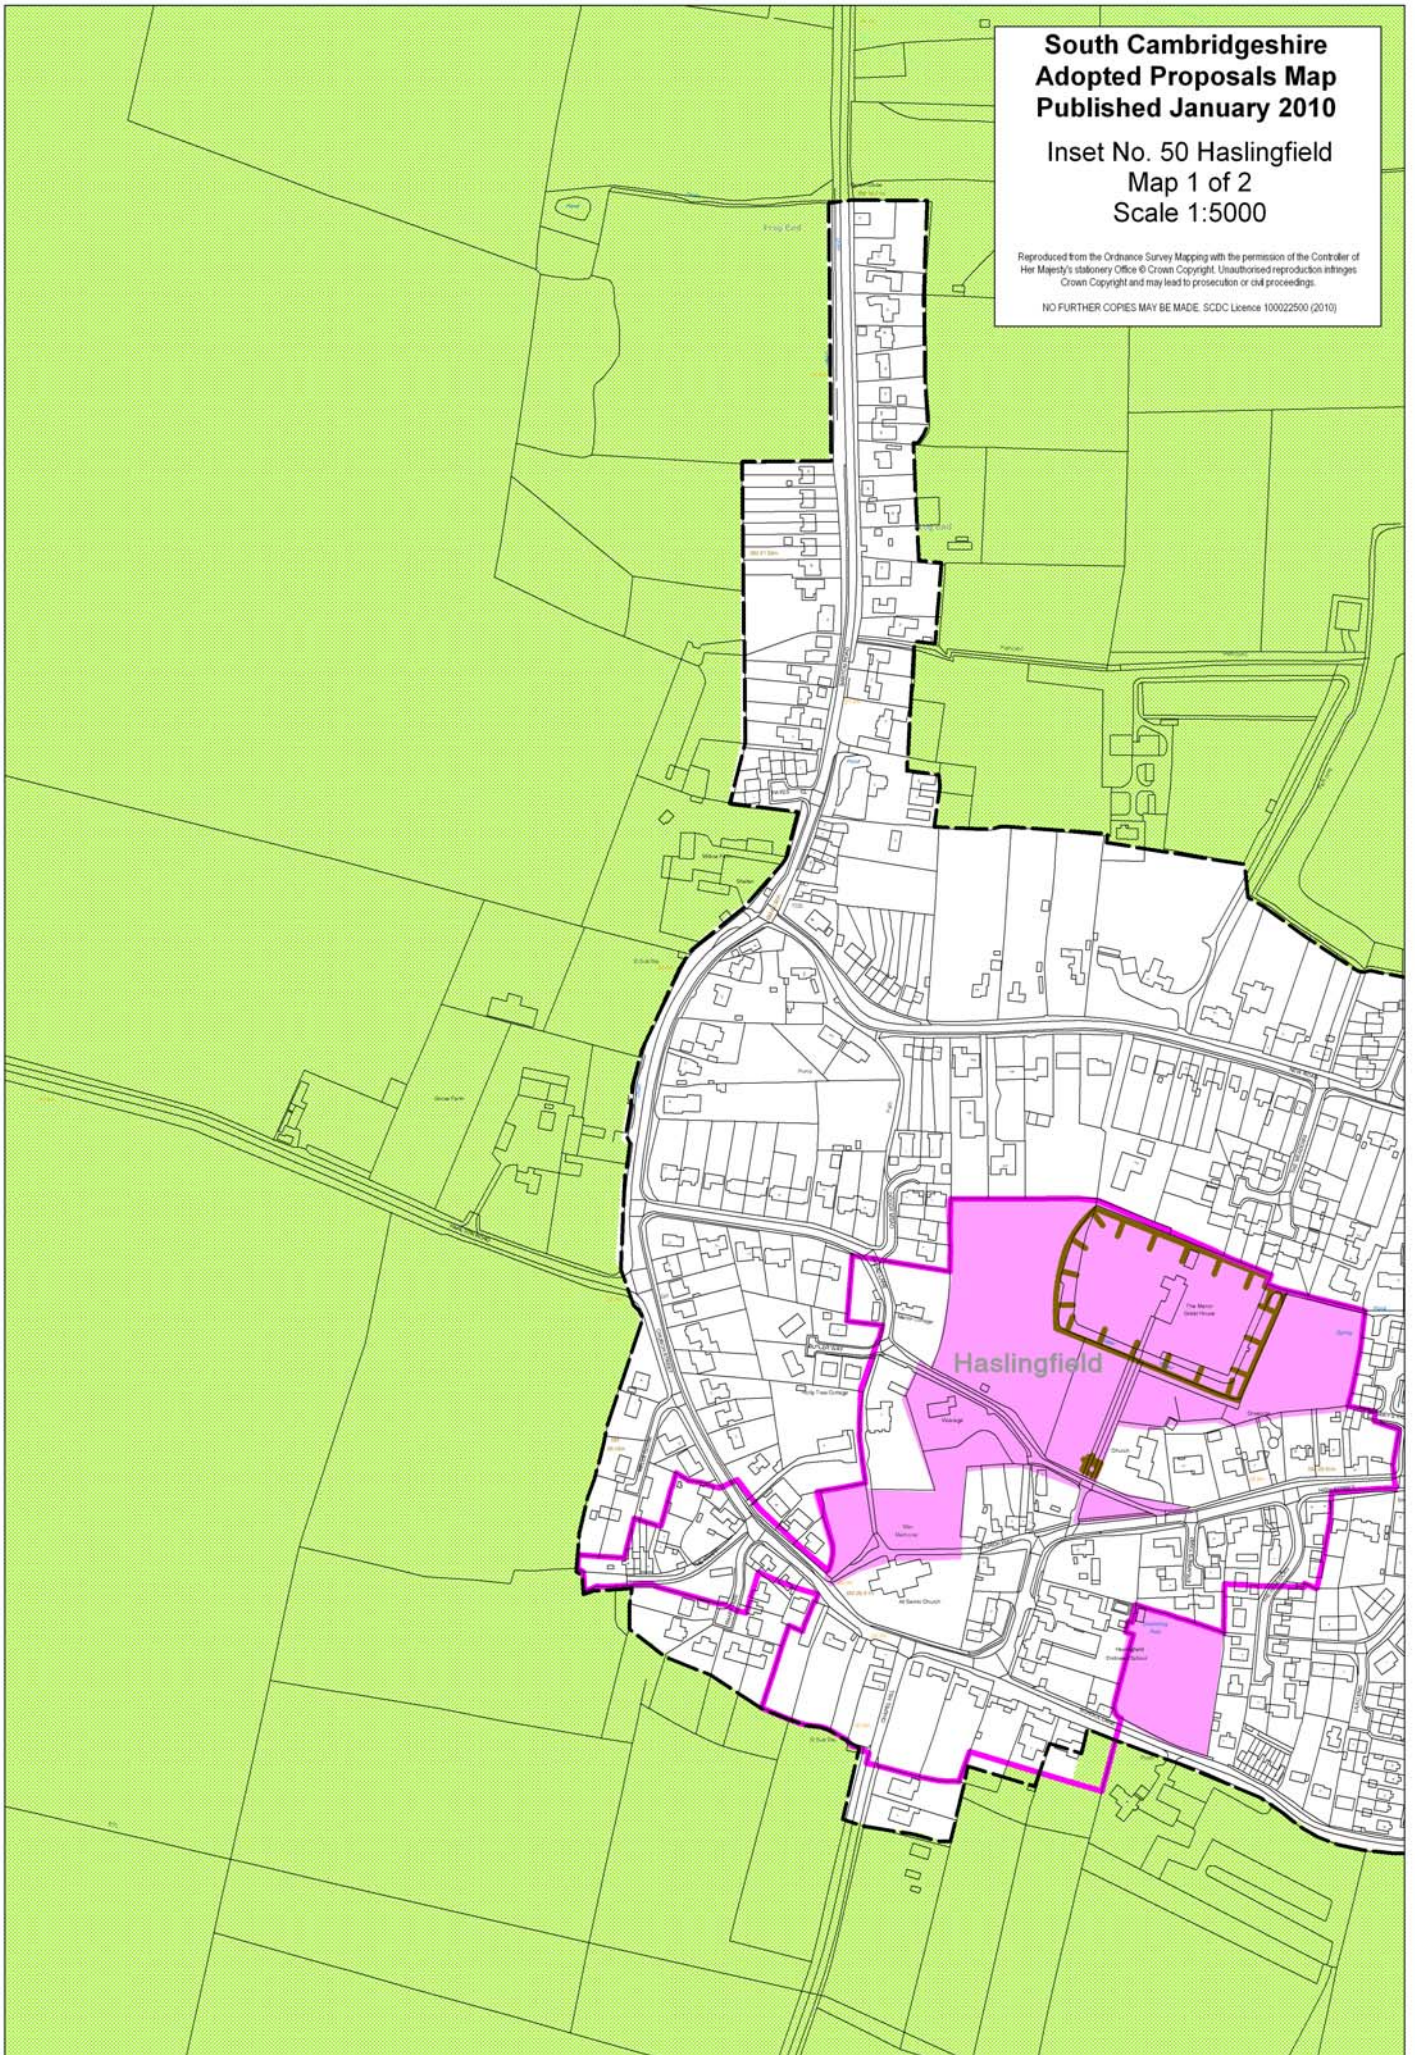

**South Cambridgeshire
Adopted Proposals Map
Published January 2010**

**Inset No. 50 Haslingfield
Map 1 of 2
Scale 1:5000**

NO FURTHER COPIES MAY BE MADE. SCDC Licence 100022500 (2010)