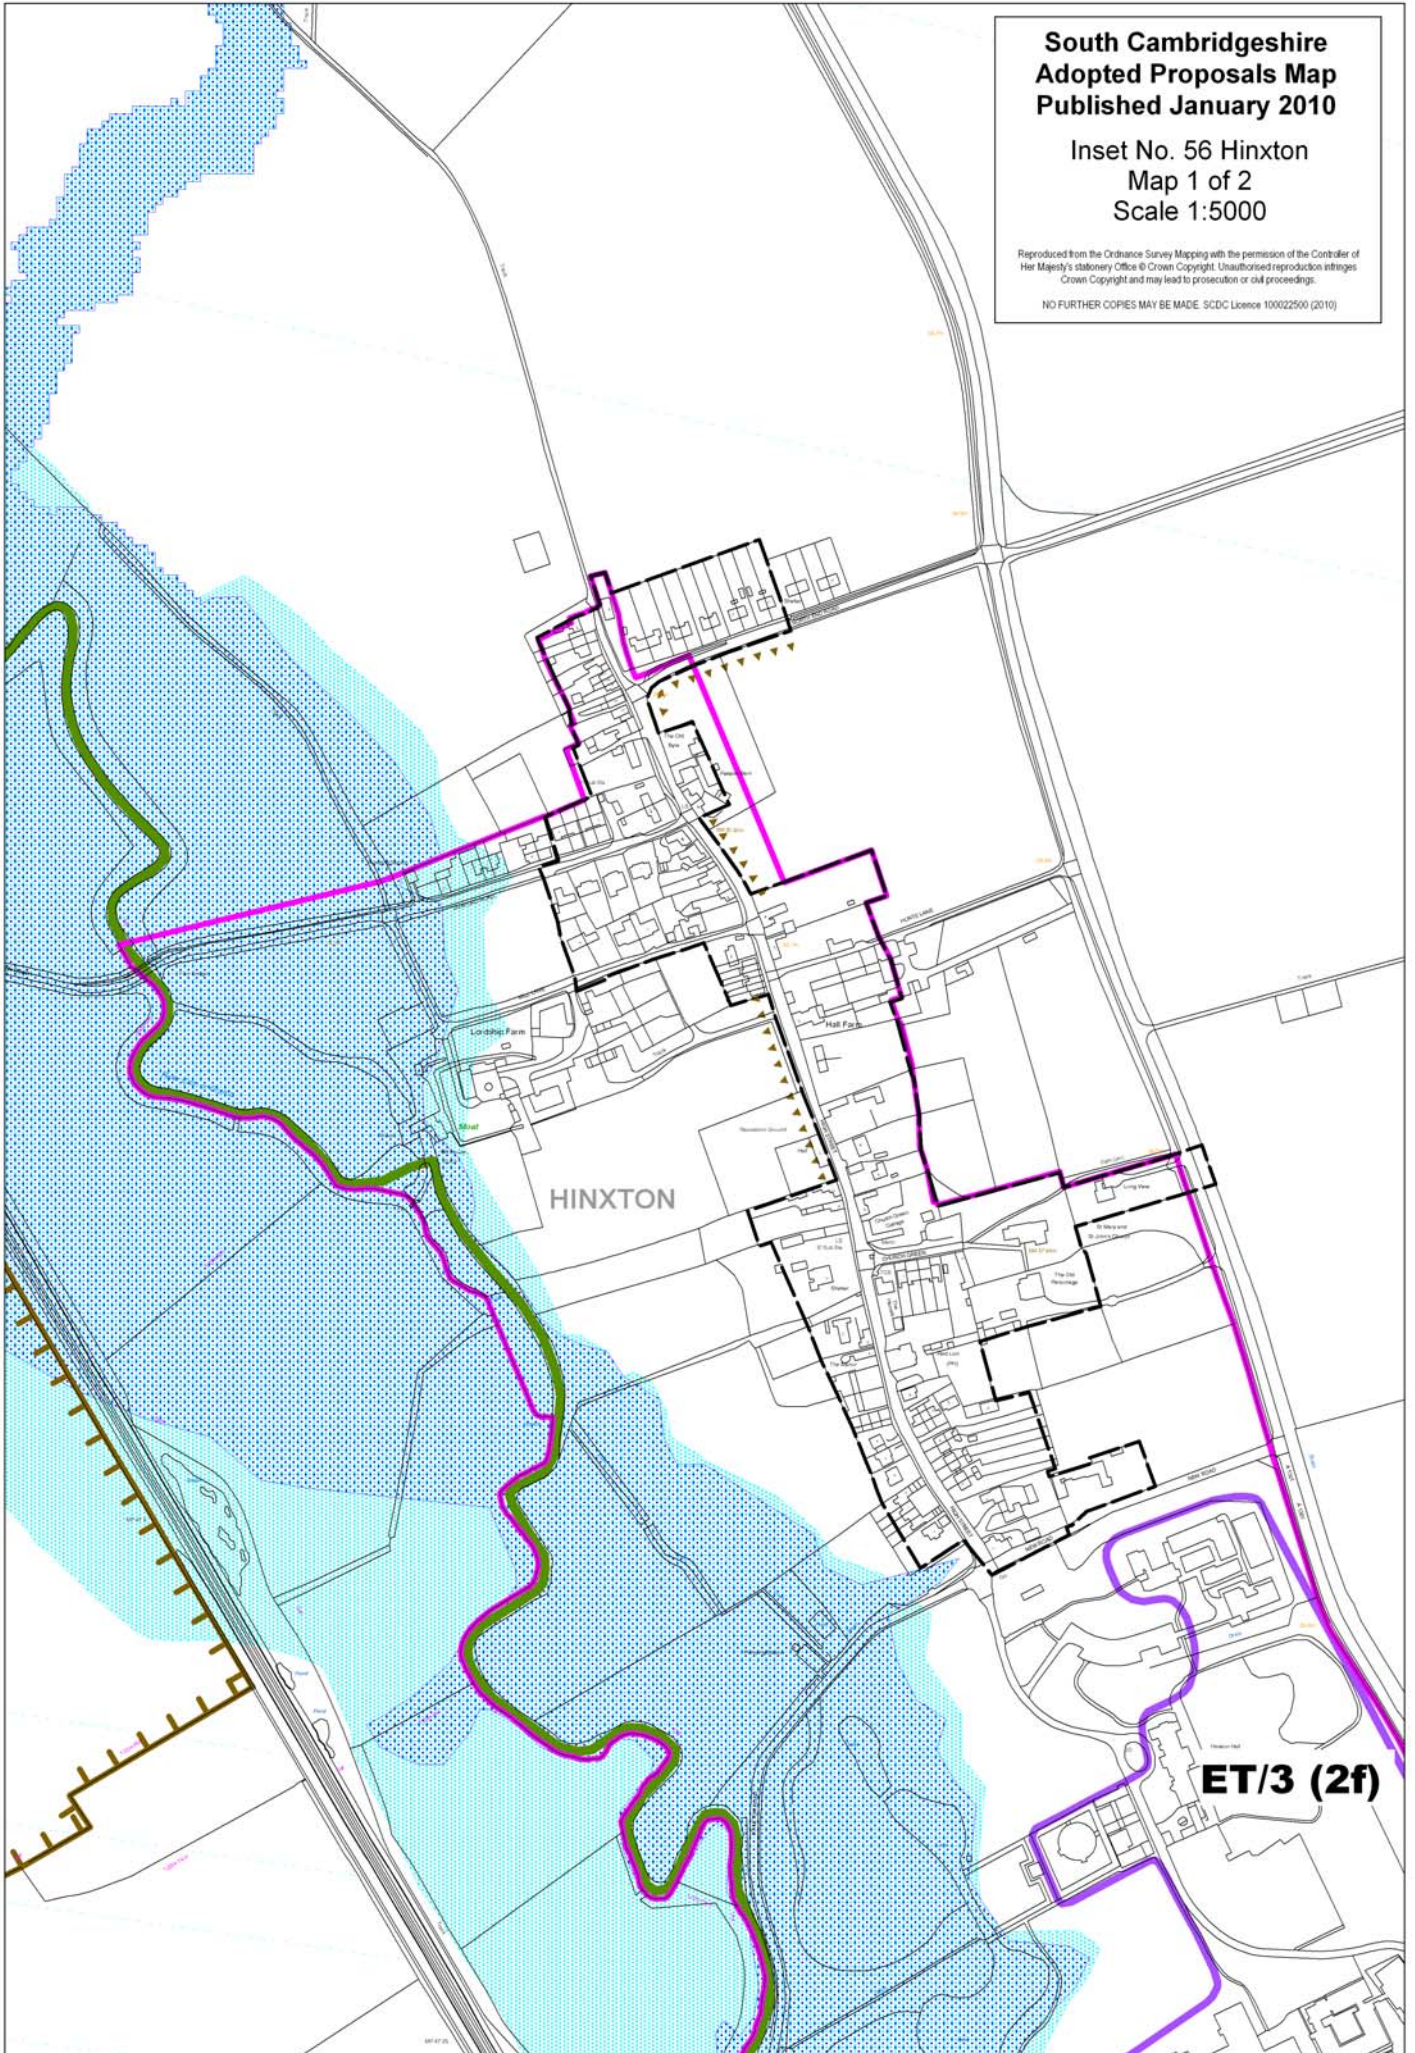

**South Cambridgeshire
Adopted Proposals Map
Published January 2010**

**Inset No. 56 Hinxtton
Map 1 of 2
Scale 1:5000**

ET/3 (2f)