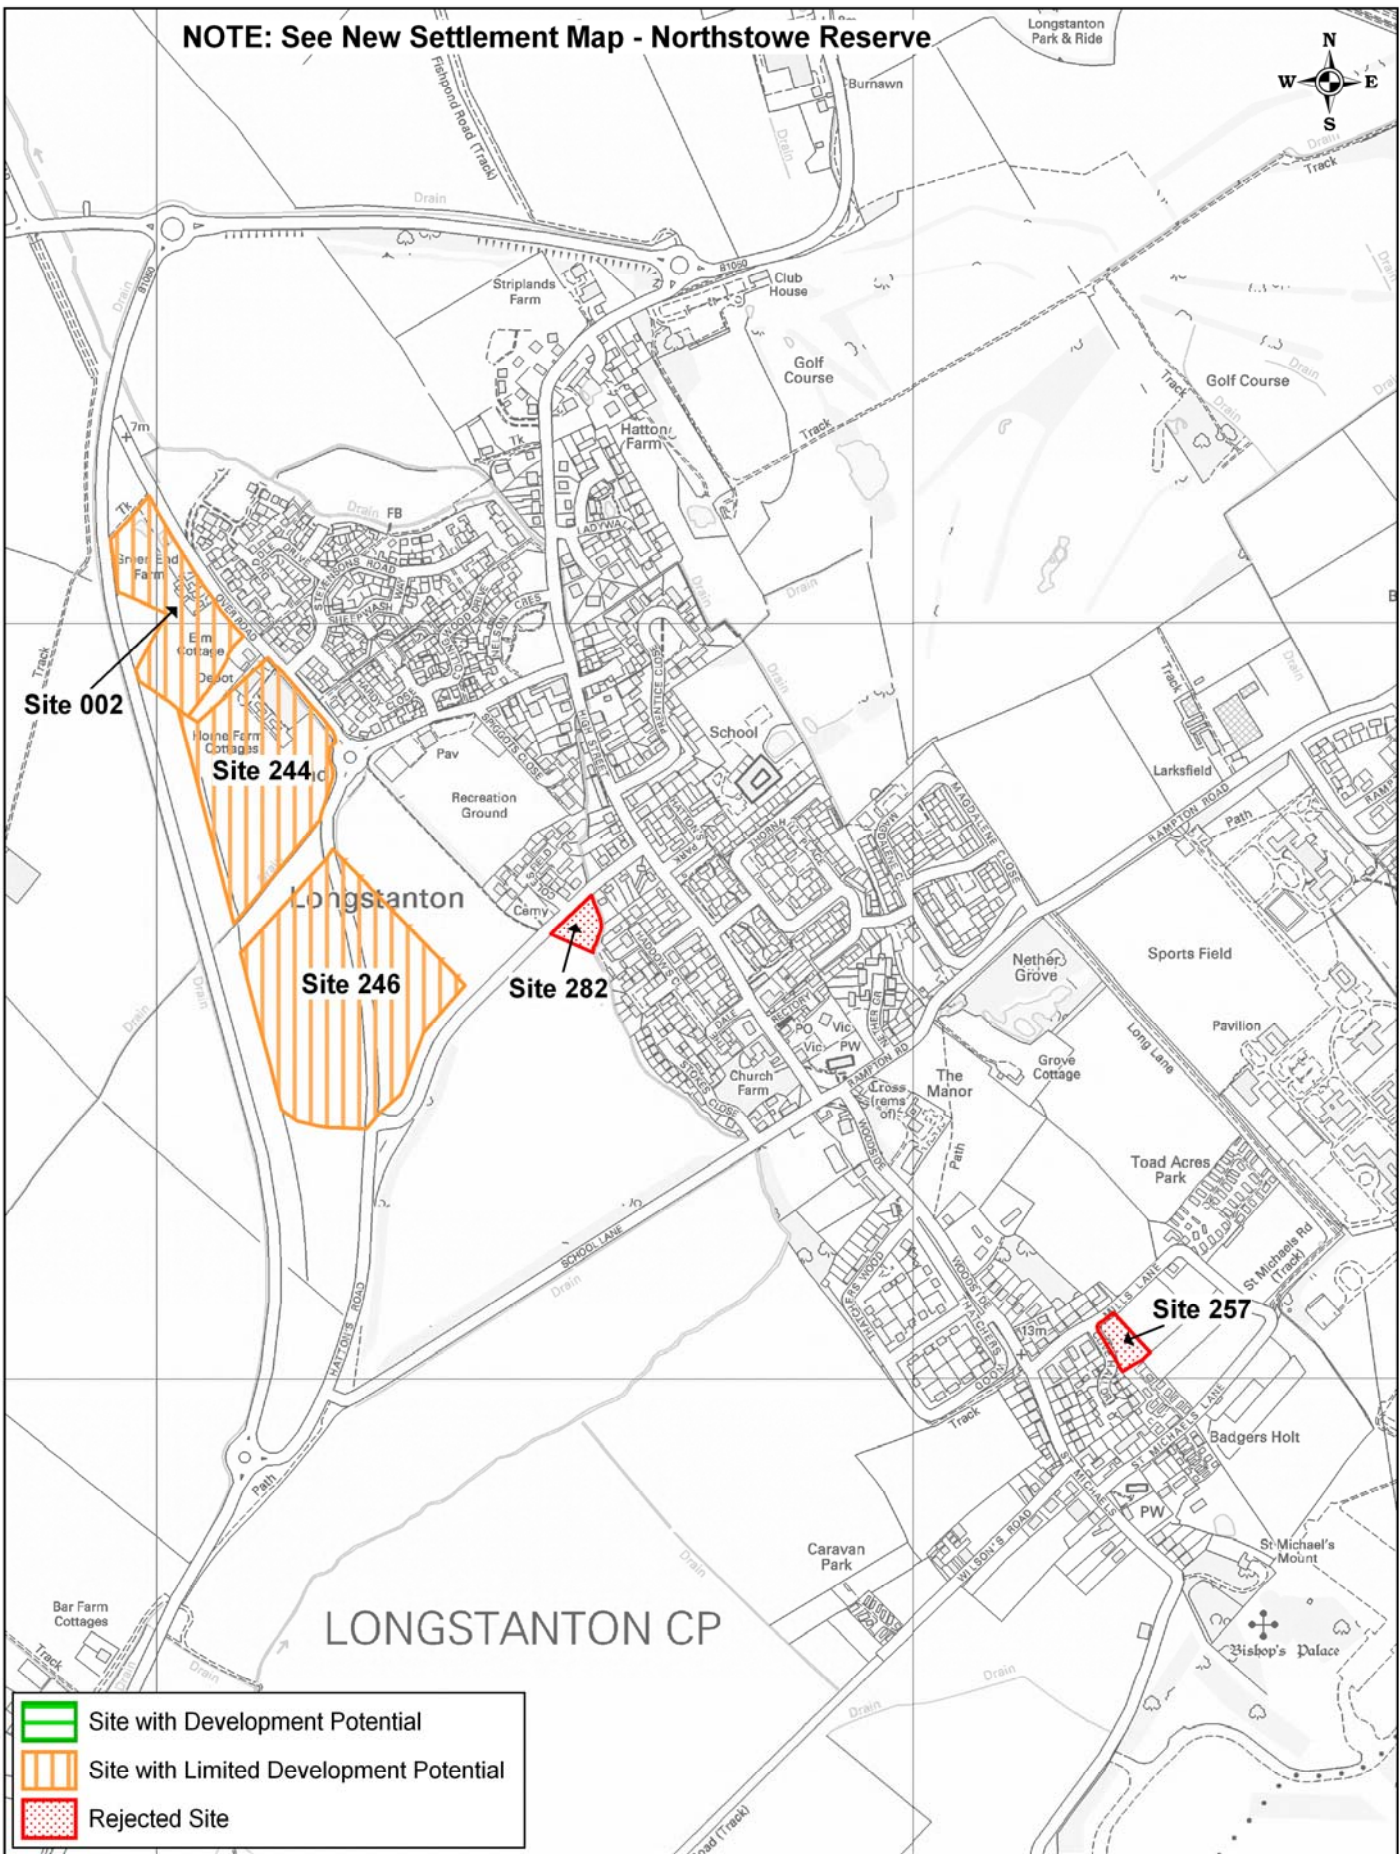

NOTE: See New Settlement Map - Northstowe Reserve

-  Site with Development Potential
-  Site with Limited Development Potential
-  Rejected Site

Created:	June 2013
Last Updated:	August 2013
Service:	Planning Policy
Scale:	1:10000 @ A4

Strategic Housing Land Availability Assessment: Longstanton Village Sites

Reproduced from the Ordnance Survey Mapping with the permission of the Controller of Her Majesty's Stationery Office © Crown Copyright. Unauthorised reproduction infringes Crown Copyright and may lead to prosecution or civil proceedings. SCDC Licence 100022500 (2013)