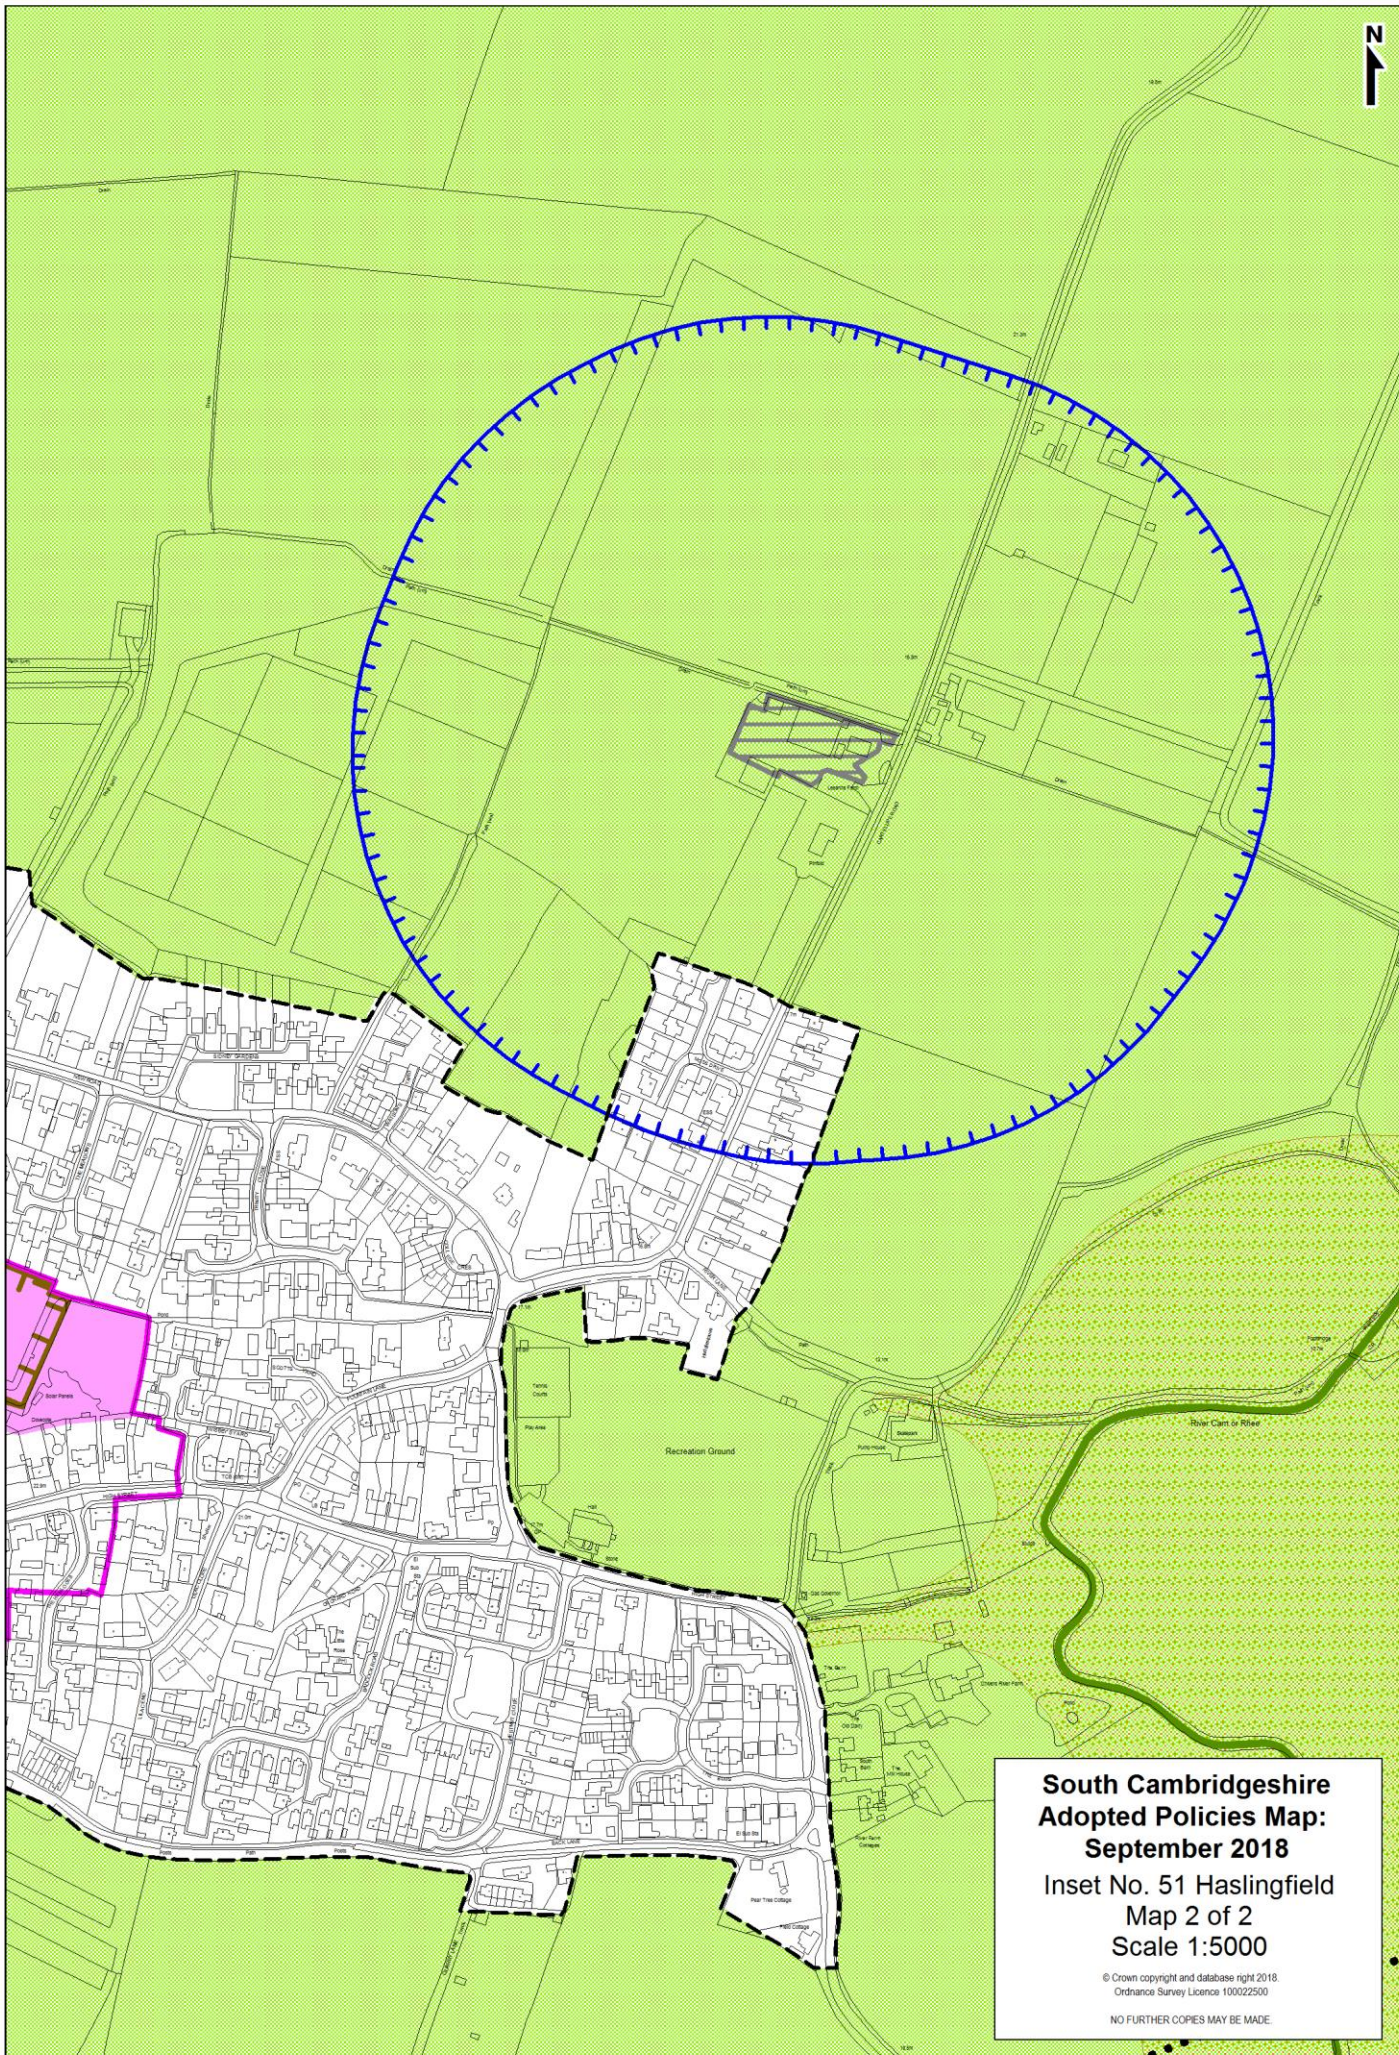

**South Cambridgeshire
Adopted Policies Map:
September 2018**

**Inset No. 51 Haslingfield
Map 1 of 2
Scale 1:5000**

© Crown copyright and database right 2018.
Ordnance Survey Licence 100022500
NO FURTHER COPIES MAY BE MADE.

**South Cambridgeshire
Adopted Policies Map:
September 2018**
Inset No. 51 Haslingfield
Map 2 of 2
Scale 1:5000

© Crown copyright and database right 2018.
Ordnance Survey Licence 100022500
NO FURTHER COPIES MAY BE MADE.