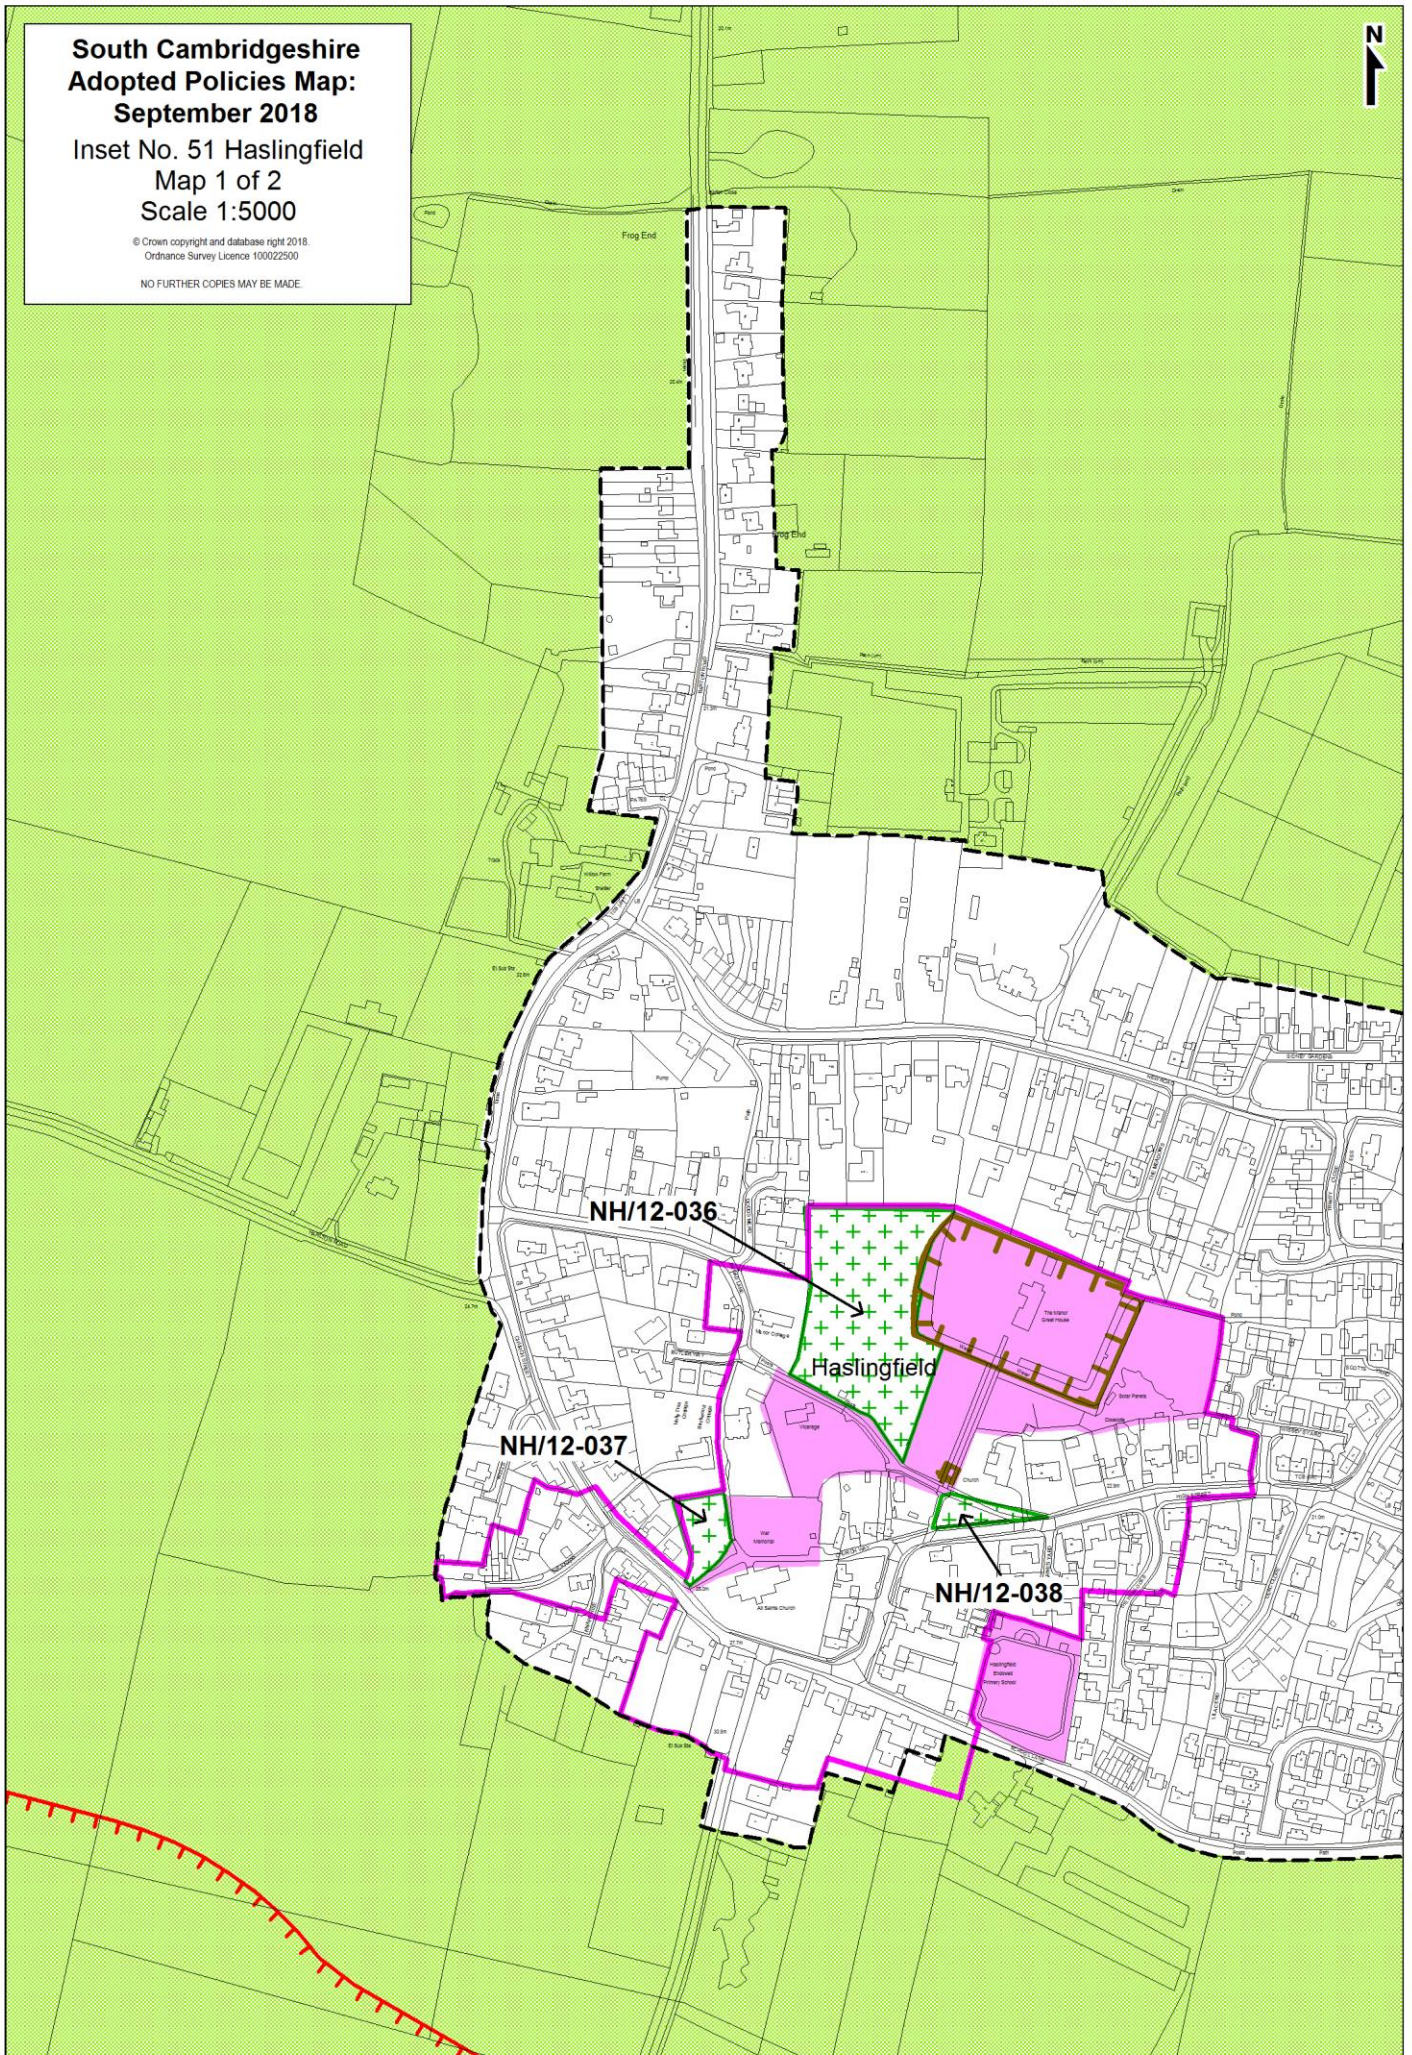

**South Cambridgeshire
Adopted Policies Map:
September 2018**

**Inset No. 51 Haslingfield
Map 1 of 2
Scale 1:5000**