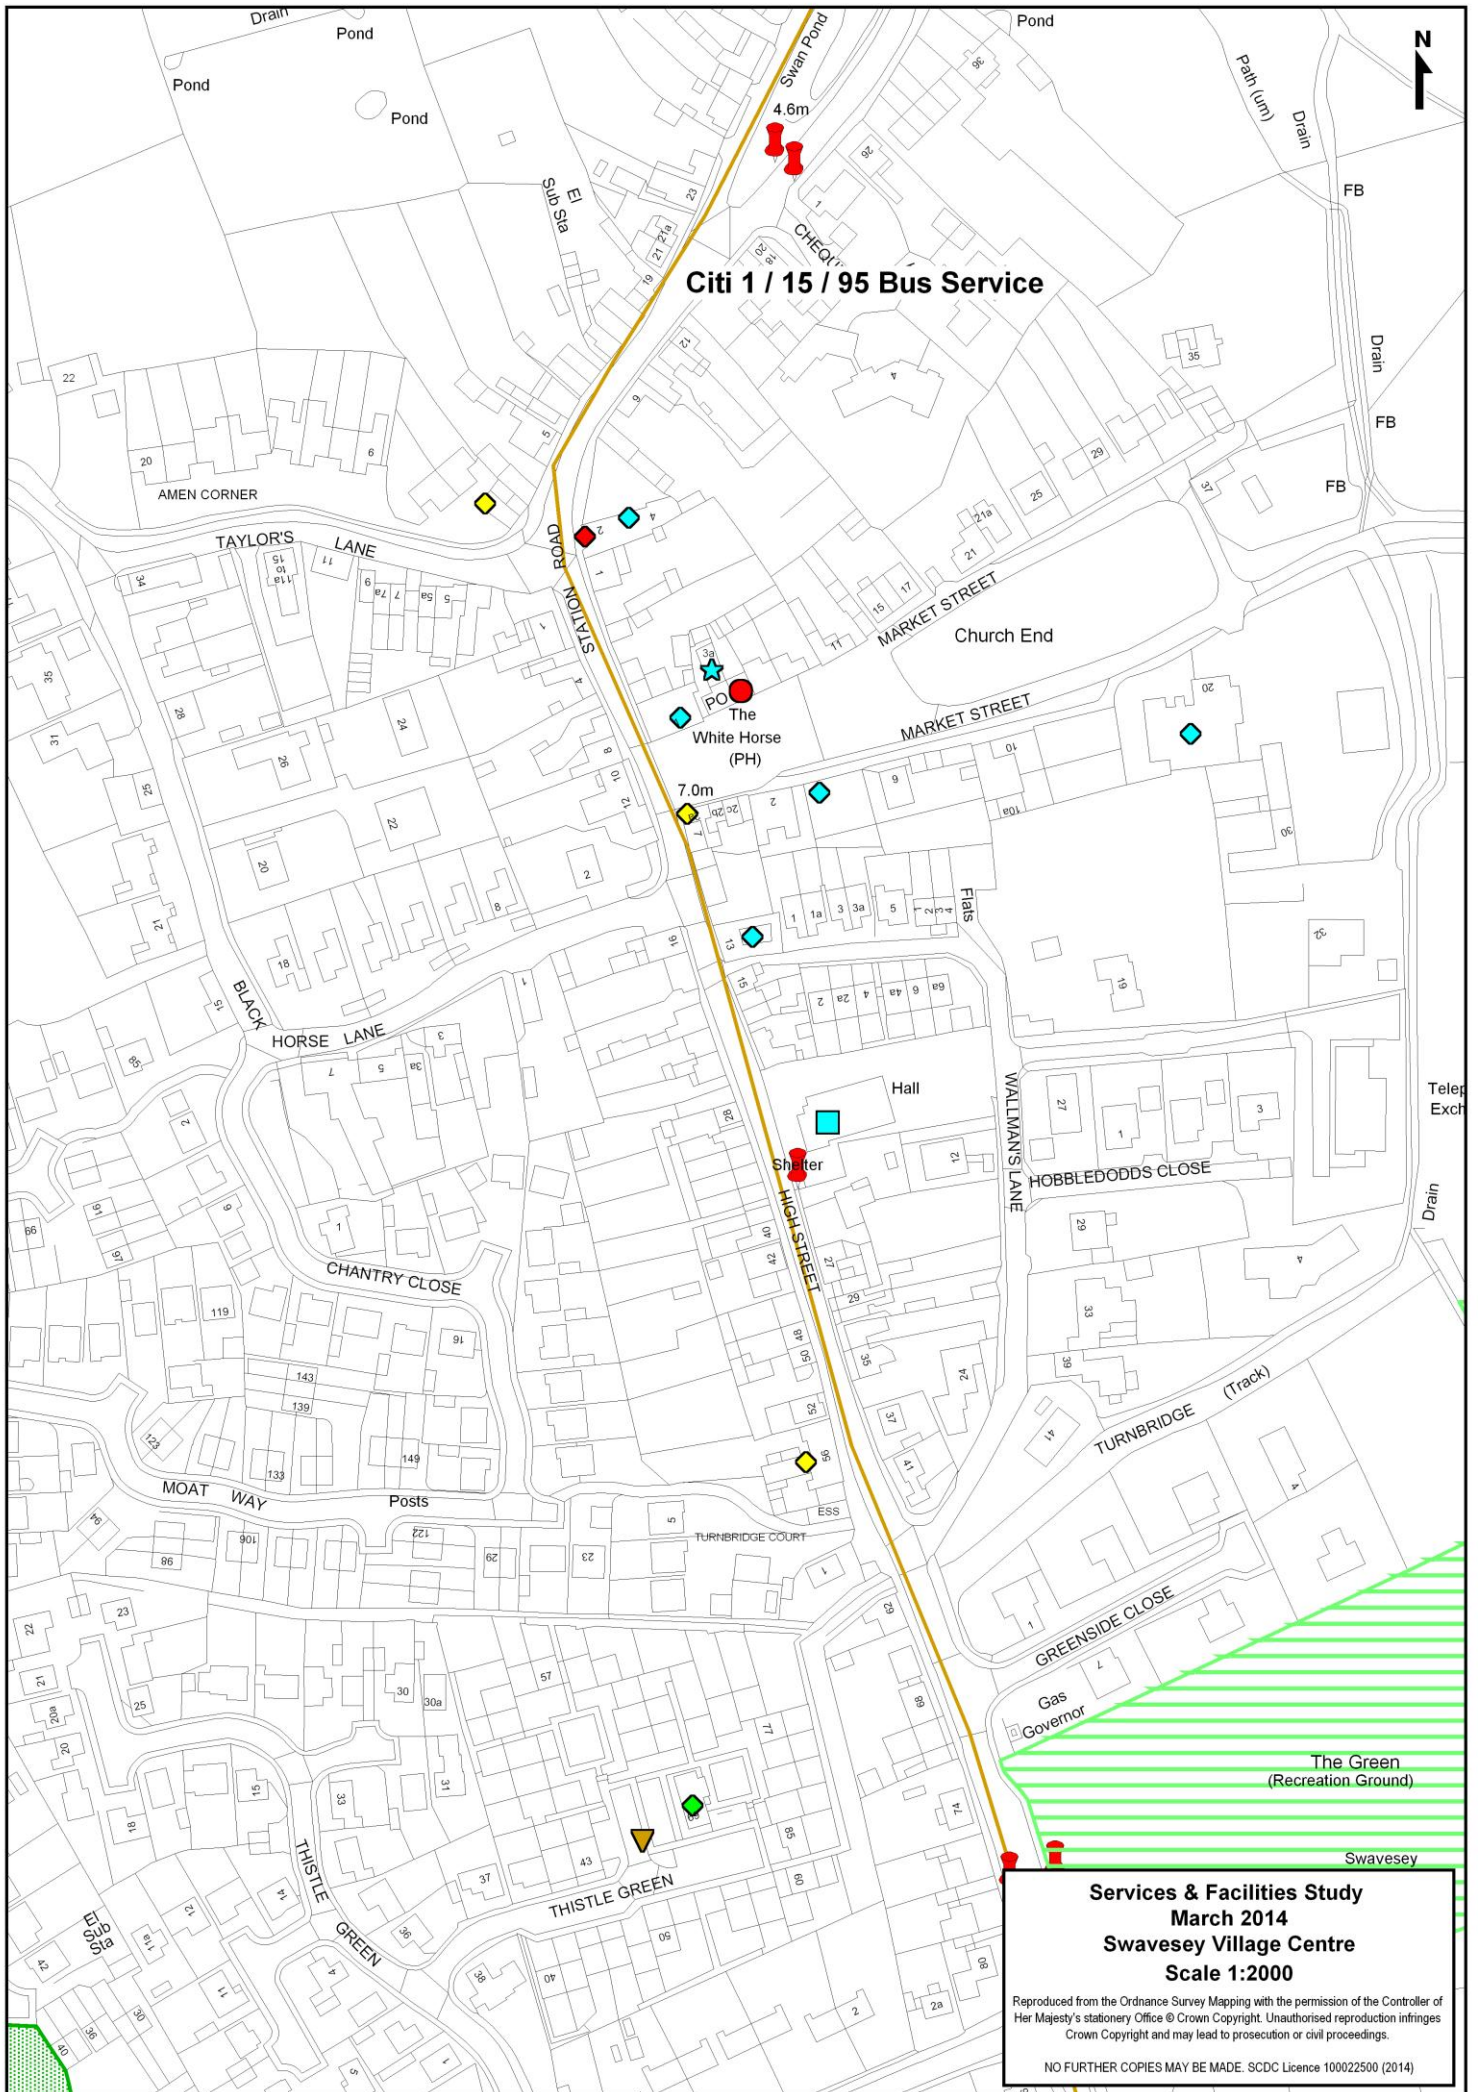

Citi 1 / 15 / 95 Bus Service

**Services & Facilities Study
March 2014
Swavesey Village Centre
Scale 1:2000**

NO FURTHER COPIES MAY BE MADE. SCDL Licence 100022500 (2014)