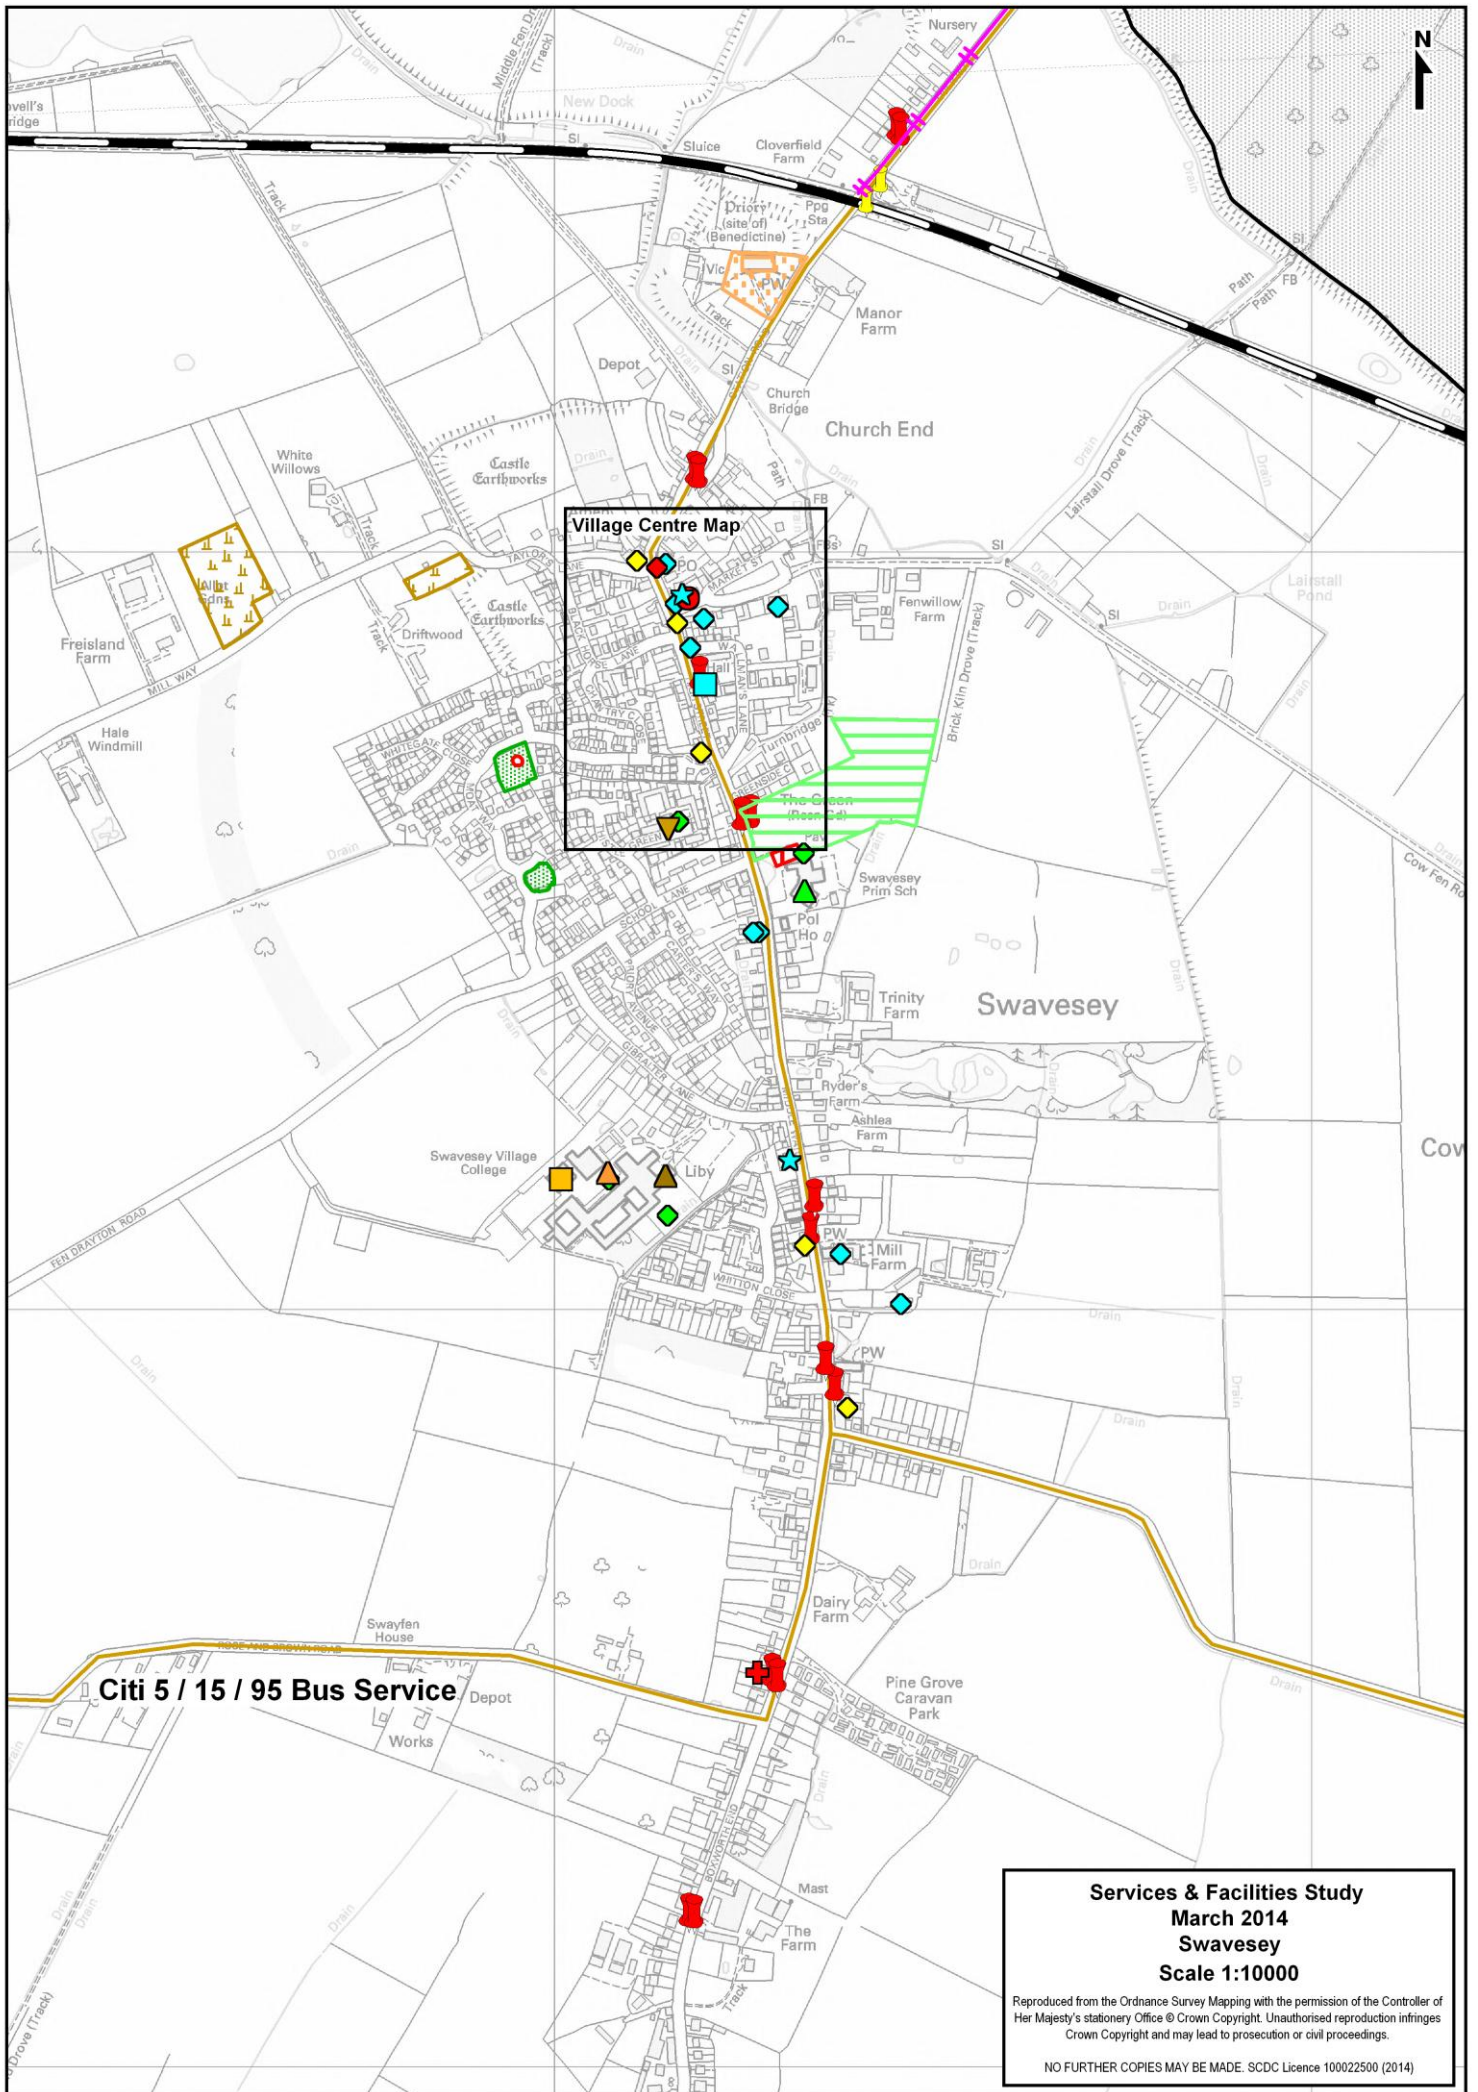

Children's Equipped Play Area		
Address	Size (hectares)	Contents / Description
Land east of Moat Way, Swavesey	0.01	<u>Overview</u> Fenced area with safety surfacing and large range of equipment for children aged 2-6 years <u>Classification</u> LAP <u>Quality</u> Good

Outdoor Sport		
Address	Size (hectares)	Contents / Description
Swavesey Recreation Ground, Middle Watch, Swavesey	2.66	<u>Overview:</u> Open space with play area and a pavilion including football pitches for juniors and adult football teams

Informal Open Space	
Address	Size (hectares)
Land east of Moat Way, Swavesey (1)	0.22
Land east of Moat Way, Swavesey (2)	0.11

Allotments		
Address	Size (hectares)	Quality
Land west of Black Horse Lane, Swavesey	0.24	Good
Land north of Mill Way, Swavesey	1.10	Good

Source: South Cambridgeshire District Council Recreation Study (July 2013) & Swavesey Parish Council

Community Orchard
There are no community orchards in Swavesey.

Source: South Cambridgeshire District Council

Citi 5 / 15 / 95 Bus Service

**Services & Facilities Study
March 2014
Swavesey
Scale 1:10000**

NO FURTHER COPIES MAY BE MADE. SDCD Licence 100022500 (2014)