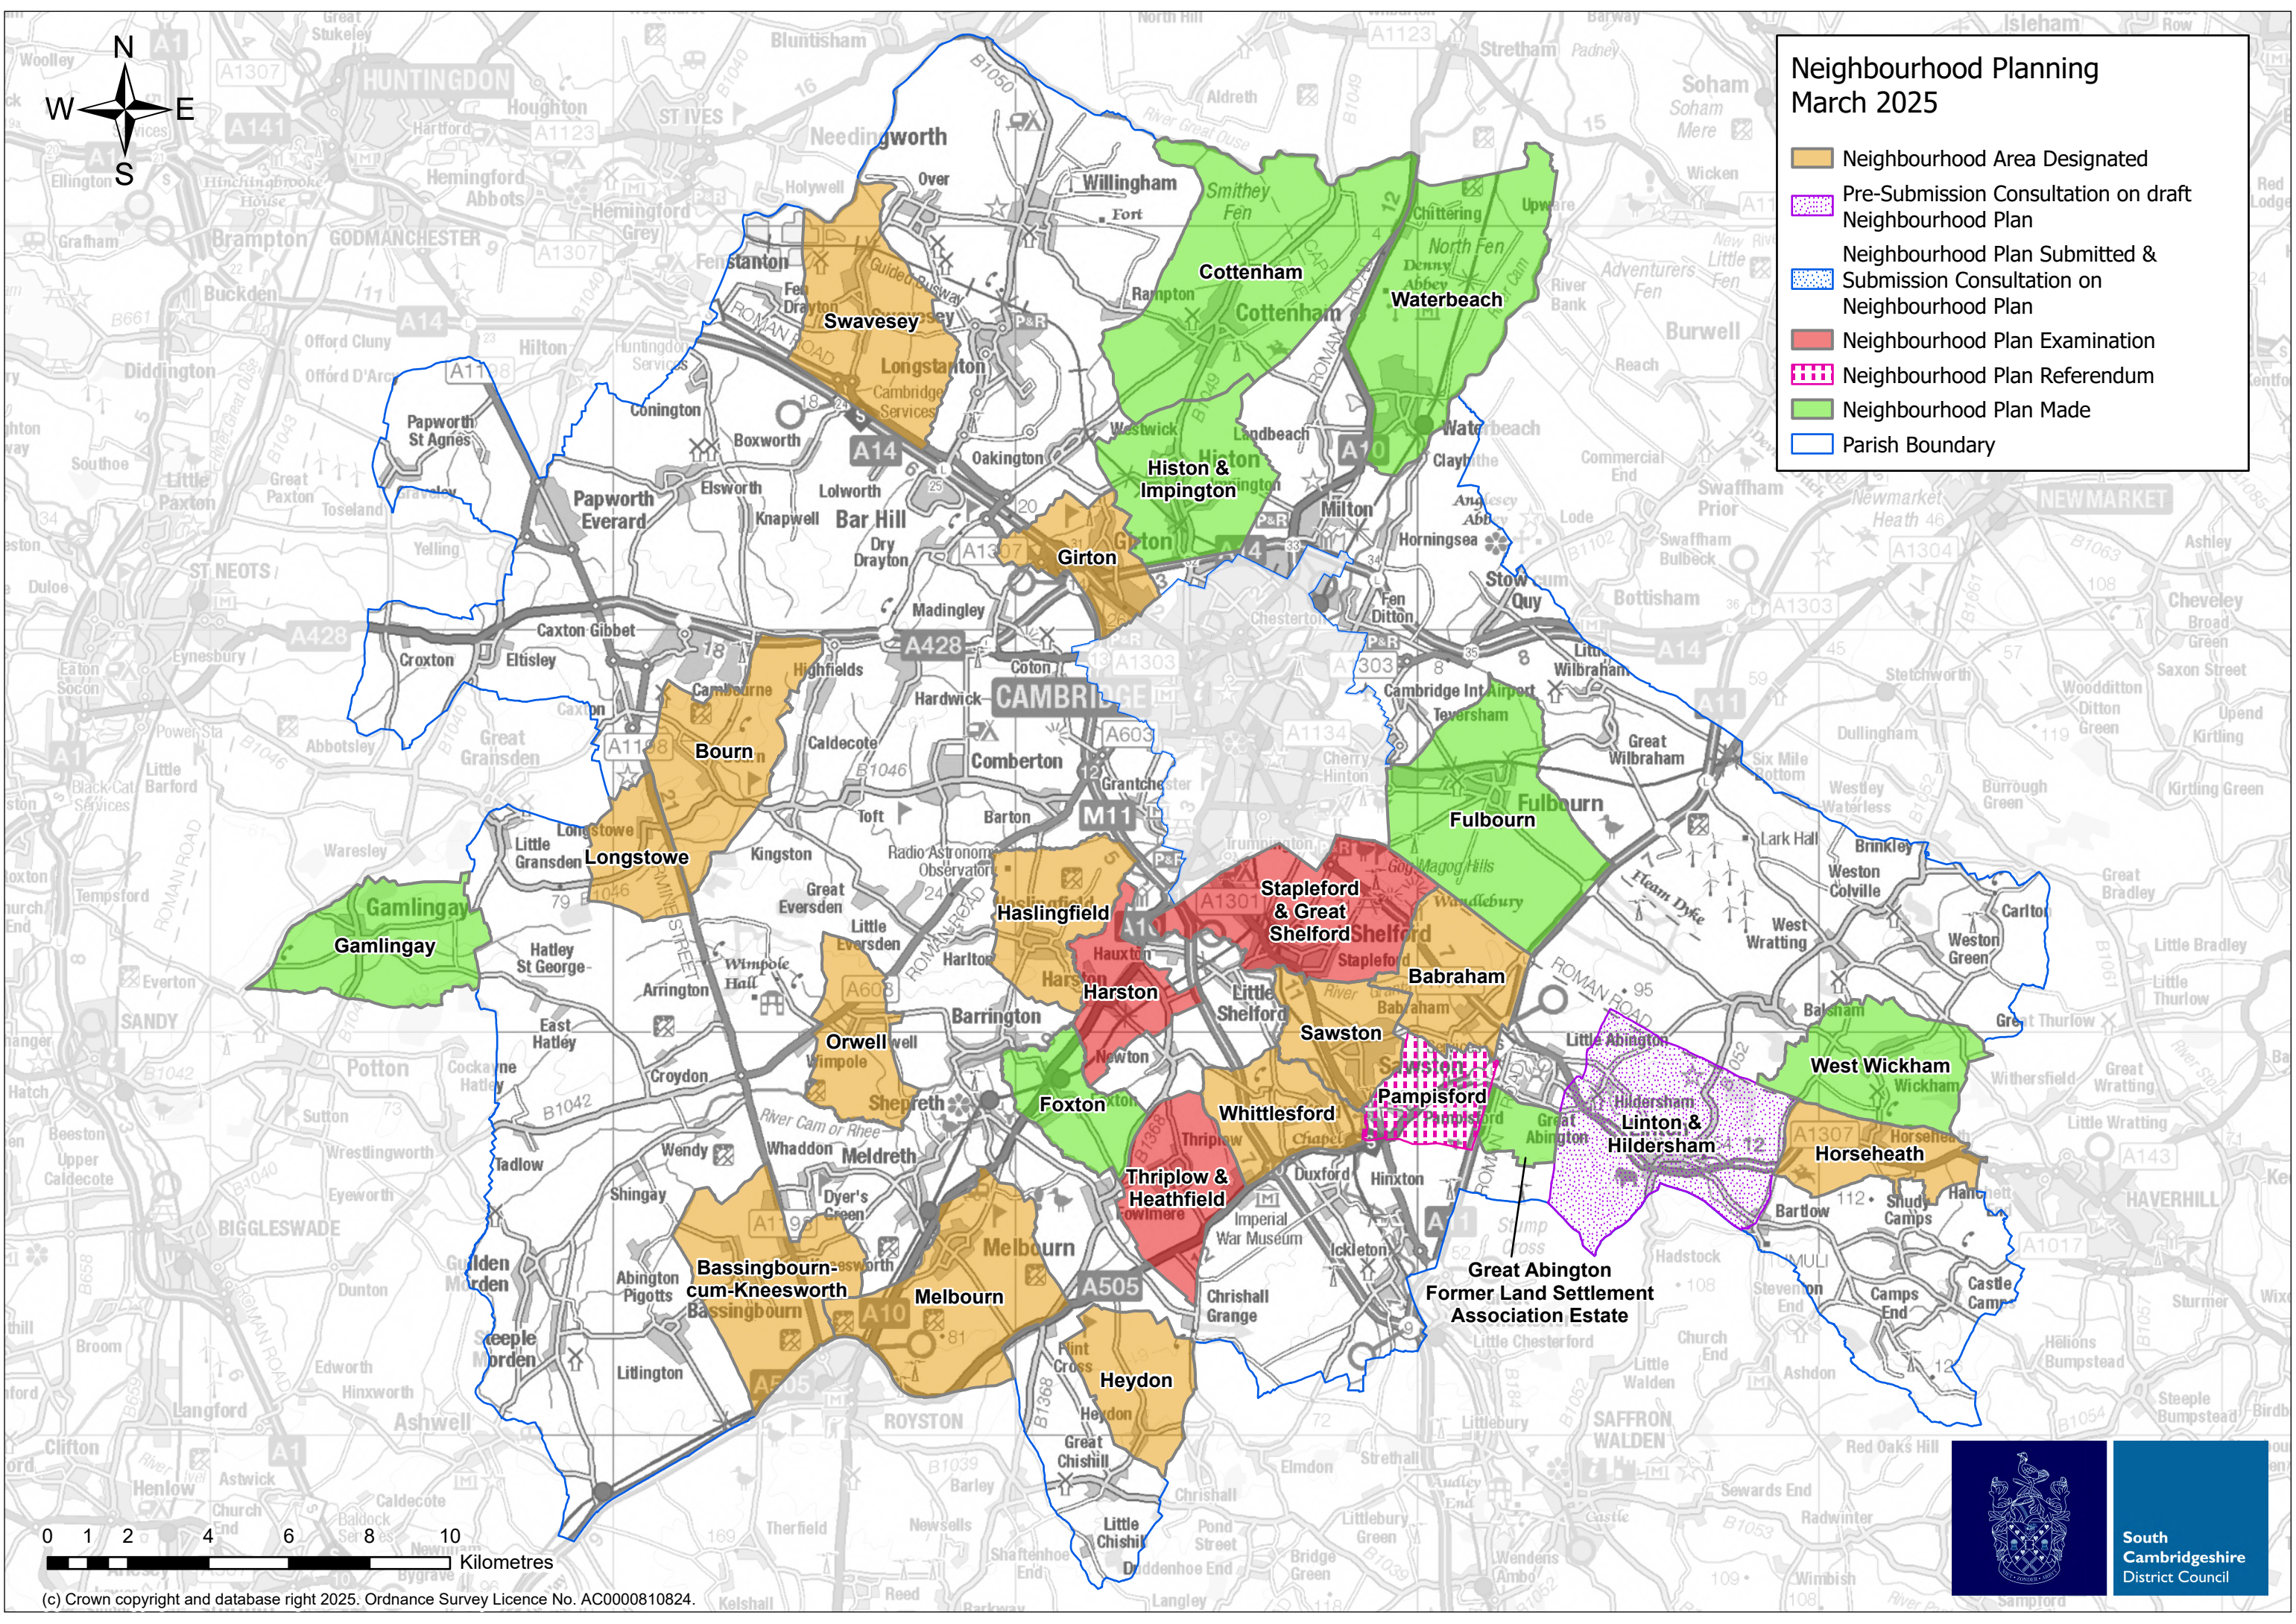

# Neighbourhood Planning March 2025

- Neighbourhood Area Designated
- Pre-Submission Consultation on draft Neighbourhood Plan
- Neighbourhood Plan Submitted & Submission Consultation on Neighbourhood Plan
- Neighbourhood Plan Examination
- Neighbourhood Plan Referendum
- Neighbourhood Plan Made
- Parish Boundary

(c) Crown copyright and database right 2025. Ordnance Survey Licence No. AC0000810824.