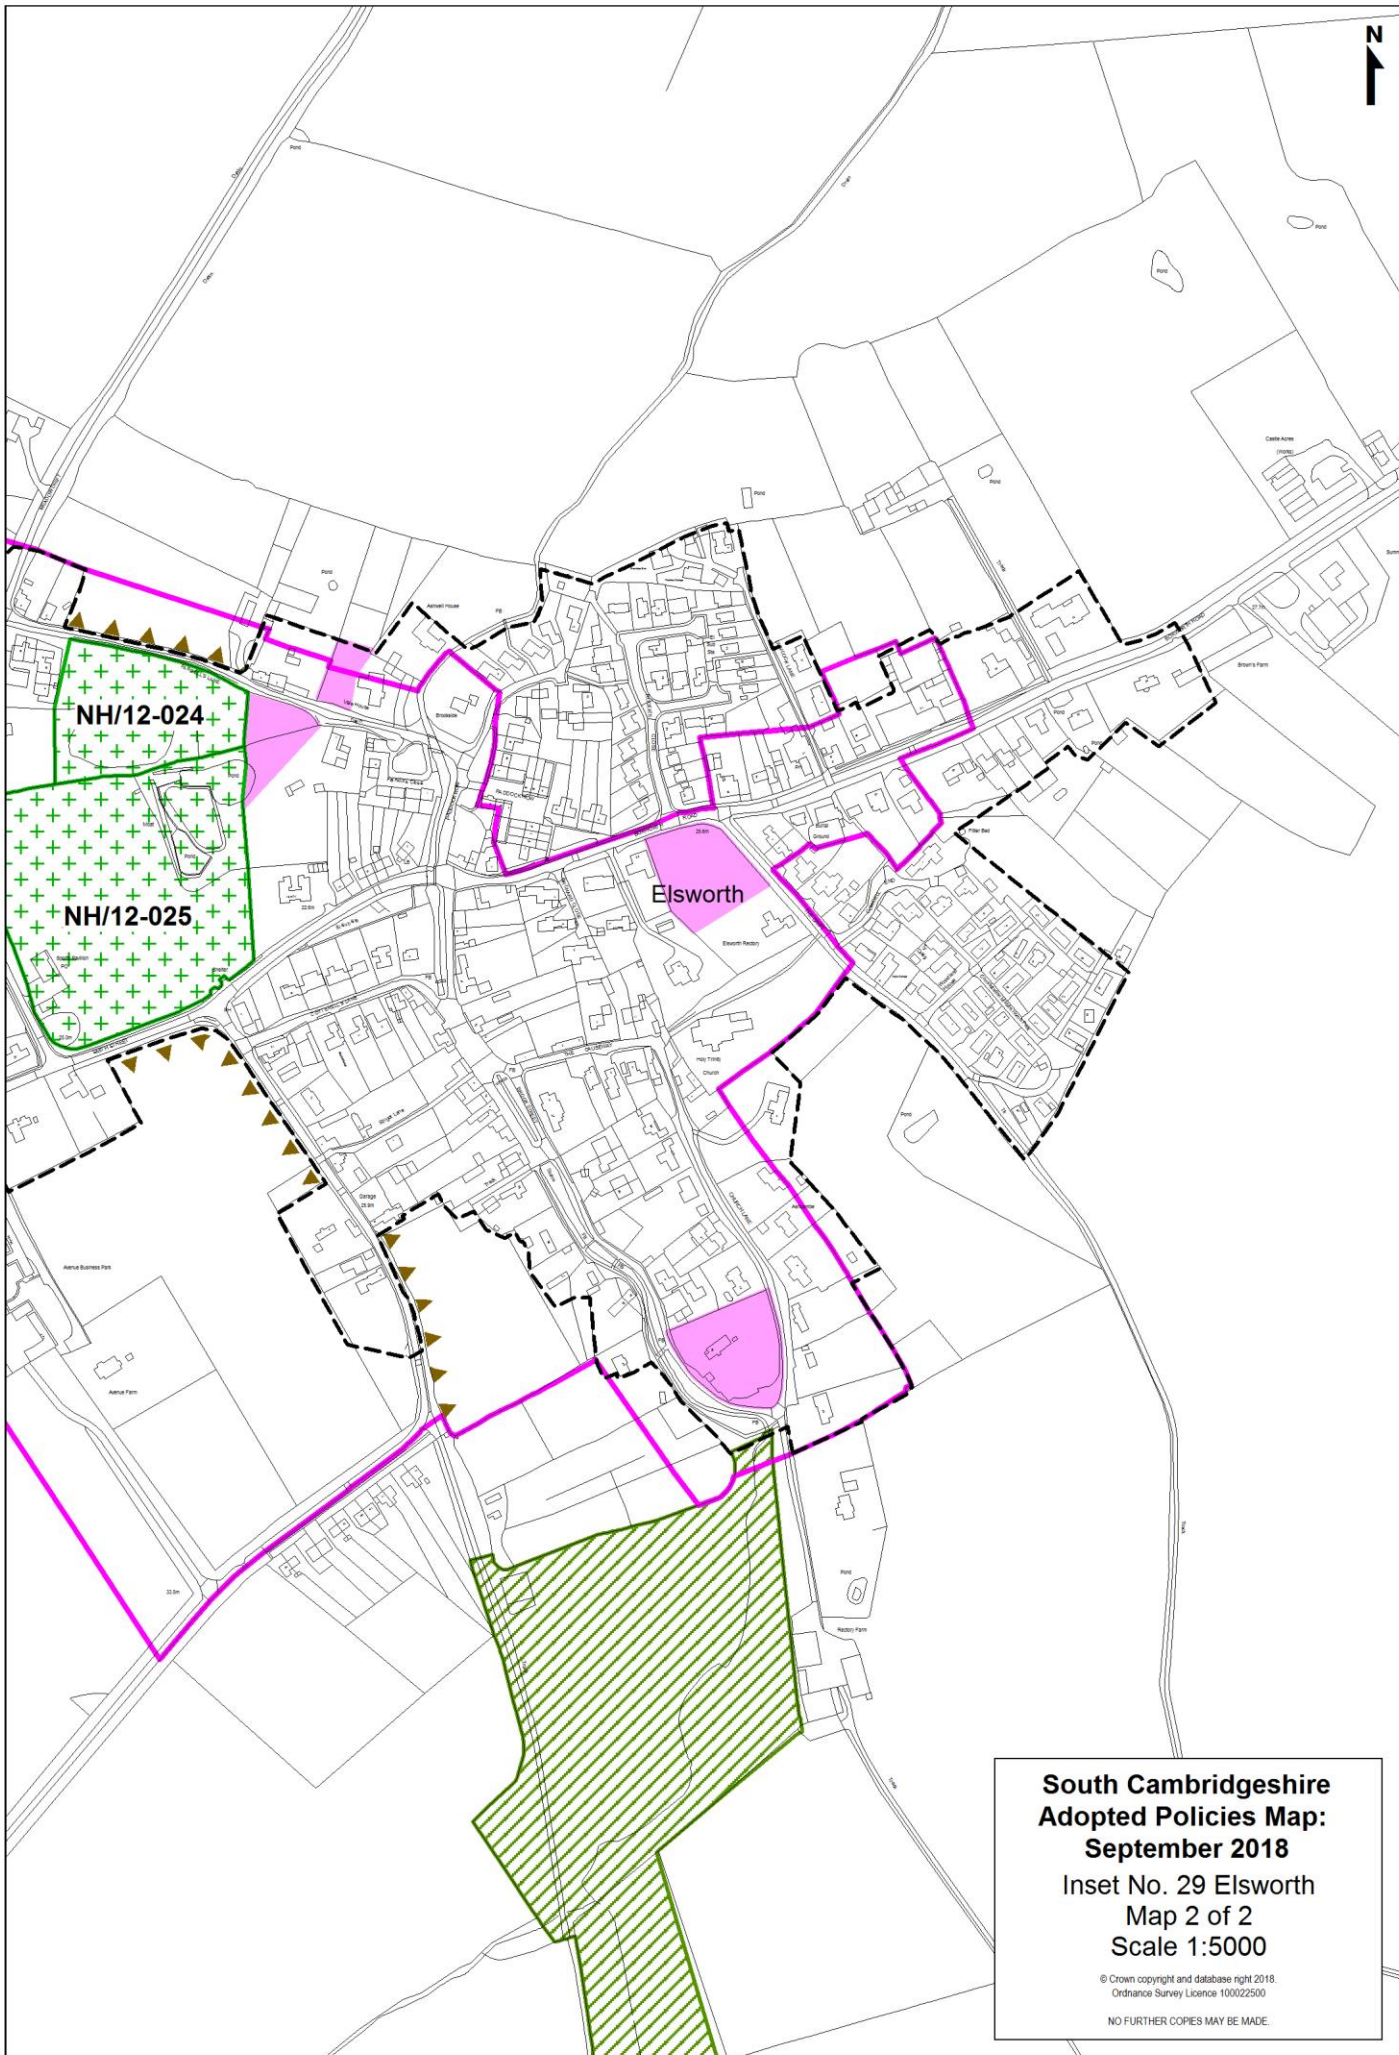

**South Cambridgeshire  
Adopted Policies Map:  
September 2018**  
Inset No. 29 Elsworth  
Map 1 of 2  
Scale 1:5000

© Crown copyright and database right 2018.  
Ordnance Survey Licence 100022500

NO FURTHER COPIES MAY BE MADE.

**South Cambridgeshire  
Adopted Policies Map:  
September 2018**  
Inset No. 29 Elsworth  
Map 2 of 2  
Scale 1:5000

© Crown copyright and database right 2018.  
Ordnance Survey Licence 100022500  
NO FURTHER COPIES MAY BE MADE.