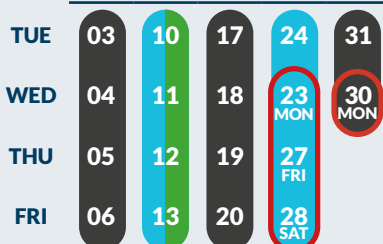

Bin collection calendar

Bins must be put out by 6am on your collection day. Close lids fully. Please report missed collections between 3:30pm on collection day and 3:30pm the next working day. For advice on how to leave out extra recycling for collection and other policies, see www.scambs.gov.uk/bins

The collections scheduled on Christmas Day and New Year's Day will both be two days early and will take place on the Monday of those two weeks.

NEVER BIN BATTERIES OR VAPES
They cause fires in our bin lorries, and must be recycled separately.

Vapes can be taken back to vape shops, supermarkets, petrol stations or to the large Household Recycling Centres for recycling.

Small household batteries can be put in a small plastic bag, tied shut and left on the top of your bin on collection day. Larger batteries such as e-bike batteries should be taken to Household Recycling Centres.

GROUP A

TUESDAY

Coton, Great and Little Chishill, Great Shelford, Heydon, Hinxton, Ickleton, Little Shelford, South Trumpington, Stapleford, Whittlesford

WEDNESDAY

Balsham, Carlton, Fen Ditton, Fulbourn, Great Wilbraham, Horningsea, Horseheath, Landbeach, Little Wilbraham, Six Mile Bottom, Stow-Cum-Quy, Teversham, Waterbeach, West Wickham, West Wrating, Weston Colville

THURSDAY

Abington Pigotts, Barton, Bassingbourn, Cambourne (Great - south of High St.), Caldecote, Chittering, Comberton, Grantchester, Great Eversden, Guilden Morden, Hardwick, Harlton, Haslingfield, Kingston, Litlington, Little Eversden, Madingley, Milton, Odsey, Orchard Park, Orwell, Shingay-Cum- Wendy, Steeple Morden, Toft, Whaddon, Wimpole

FRIDAY