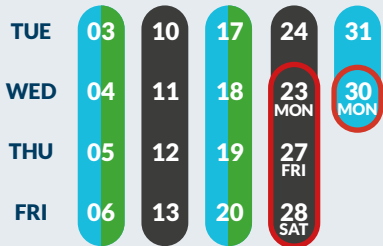

NEVER BIN BATTERIES OR VAPES
They cause fires in our bin lorries, and must be recycled separately.

Vapes can be taken back to vape shops, supermarkets, petrol stations or to the large Household Recycling Centres for recycling.

Small household batteries can be put in a small plastic bag, tied shut and left on the top of your bin on collection day. Larger batteries such as e-bike batteries should be taken to Household Recycling Centres.

GROUP A

TUESDAY

Coton, Great and Little Chishill, Great Shelford, Heydon, Hinxton, Ickleton, Little Shelford, South Trumpington, Stapleford, Whittlesford

WEDNESDAY

Balsham, Carlton, Fen Ditton, Fulbourn, Great Wilbraham, Horningsea, Horseheath, Landbeach, Little Wilbraham, Six Mile Bottom, Stow-Cum-Quy, Teversham, Waterbeach, West Wickham, West Wrating, Weston Colville

THURSDAY

Abington Pigotts, Barton, Bassingbourn, Cambourne (Great - south of High St.), Caldecote, Chittering, Comberton, Grantchester, Great Eversden, Guilden Morden, Hardwick, Harlton, Haslingfield, Kingston, Litlington, Little Eversden, Madingley, Milton, Odsey, Orchard Park, Orwell, Shingay-Cum- Wendy, Steeple Morden, Toft, Whaddon, Wimpole

FRIDAY

Boxworth, Childerley, Conington, Croxton, Elsworth, Eltisley, Fen Drayton, Graveley, Knapwell, Longstanton, Northstowe, Papworth Everard, Papworth St. Agnes, Swavesey

DECEMBER