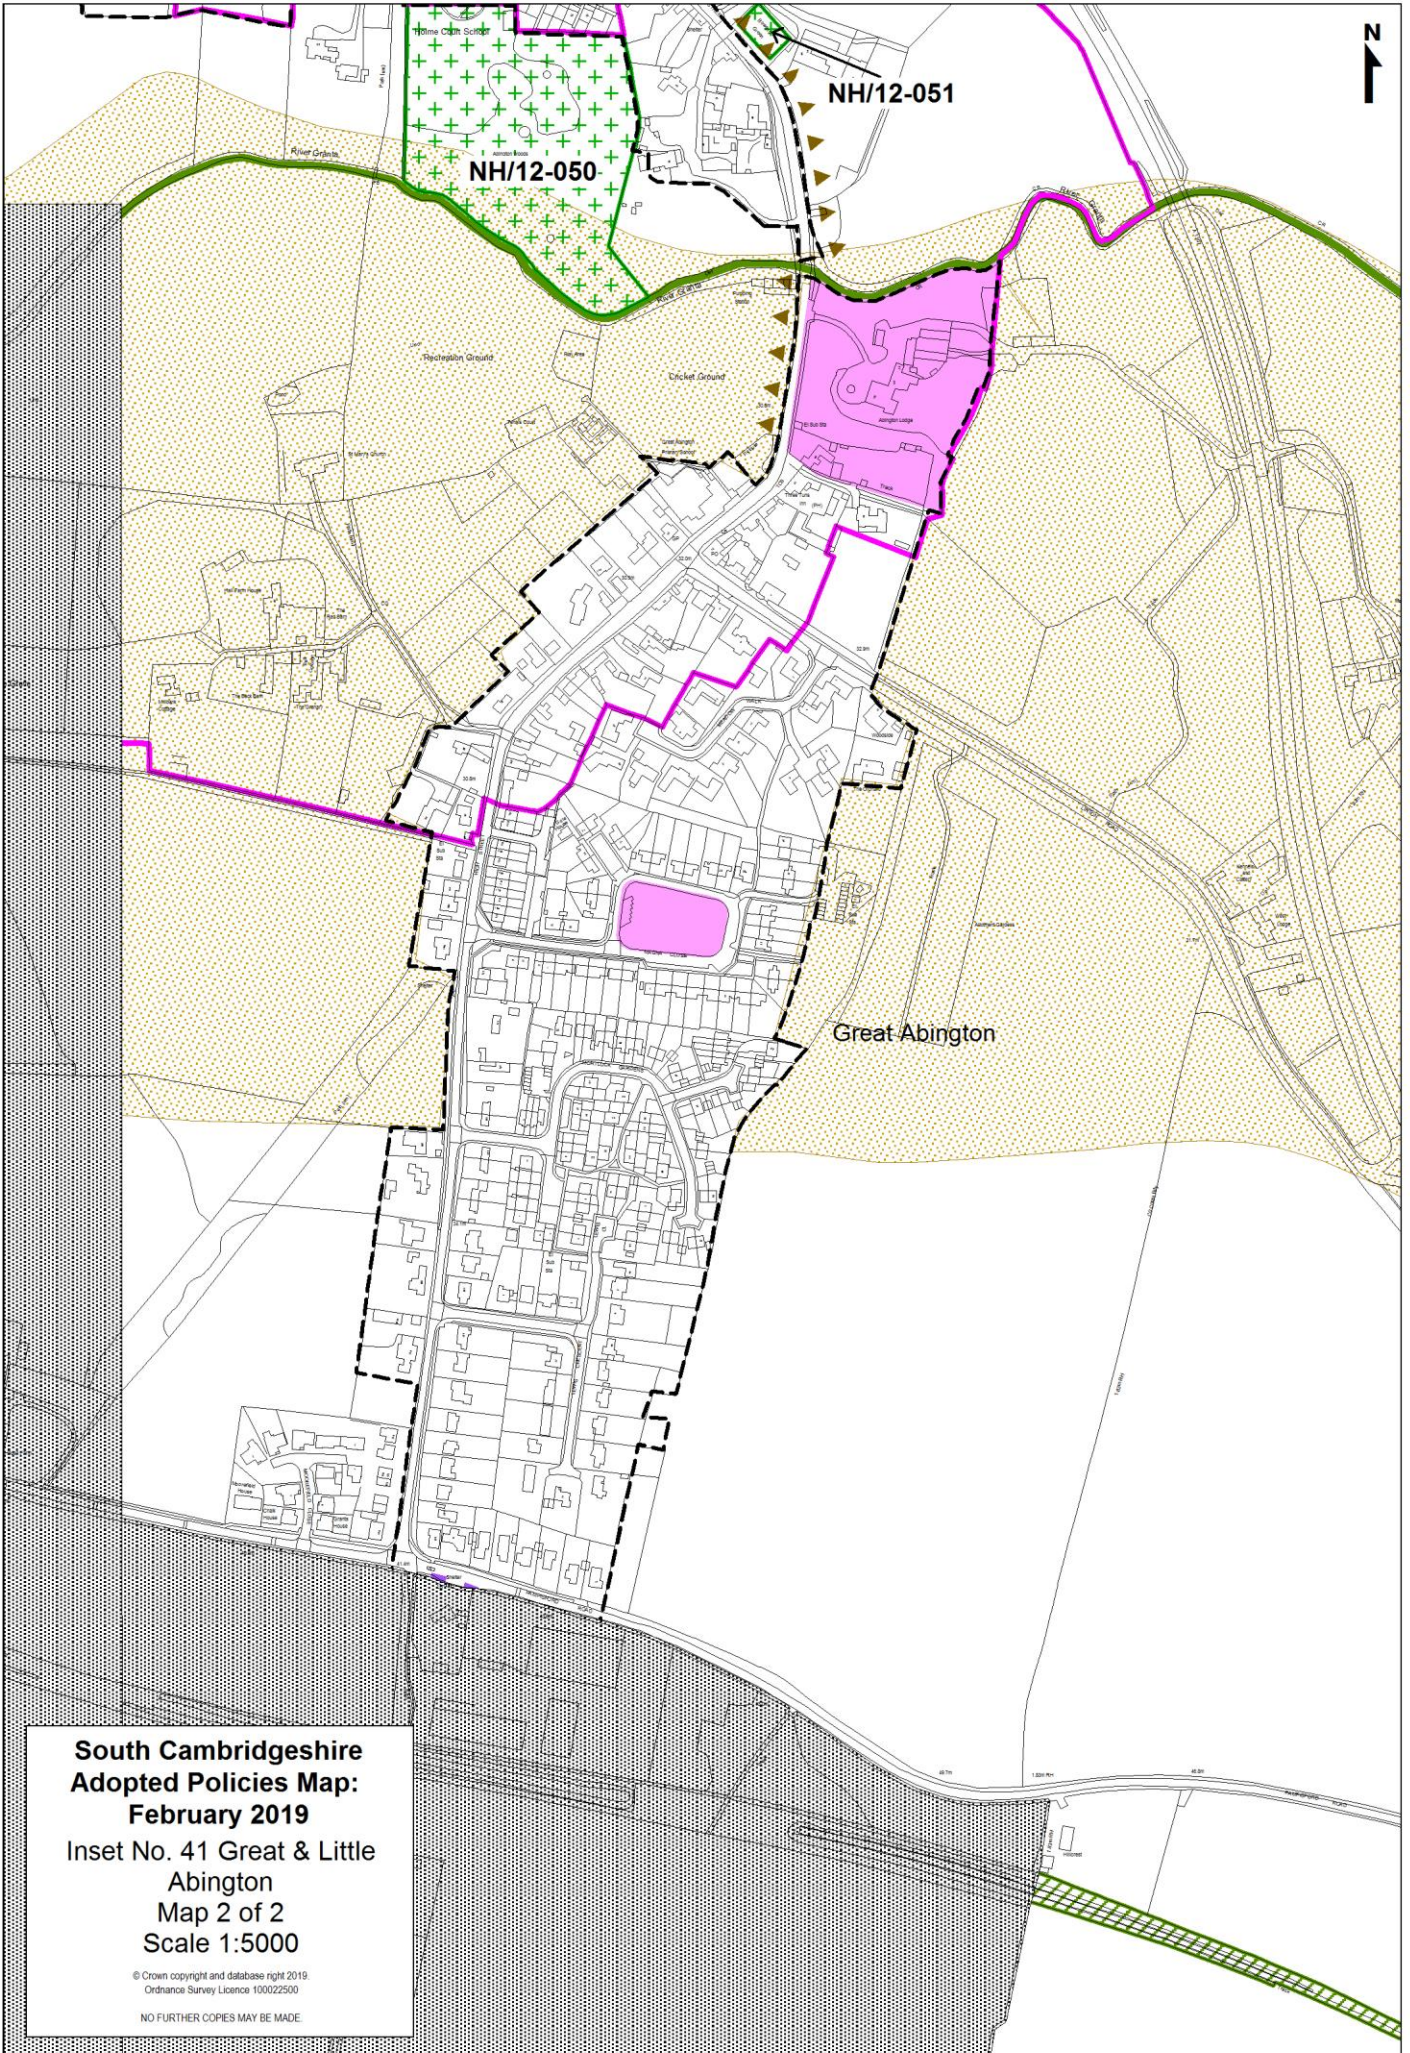

**South Cambridgeshire
Adopted Policies Map:
February 2019**

Inset No. 41 Great & Little
Abington
Map 2 of 2
Scale 1:5000