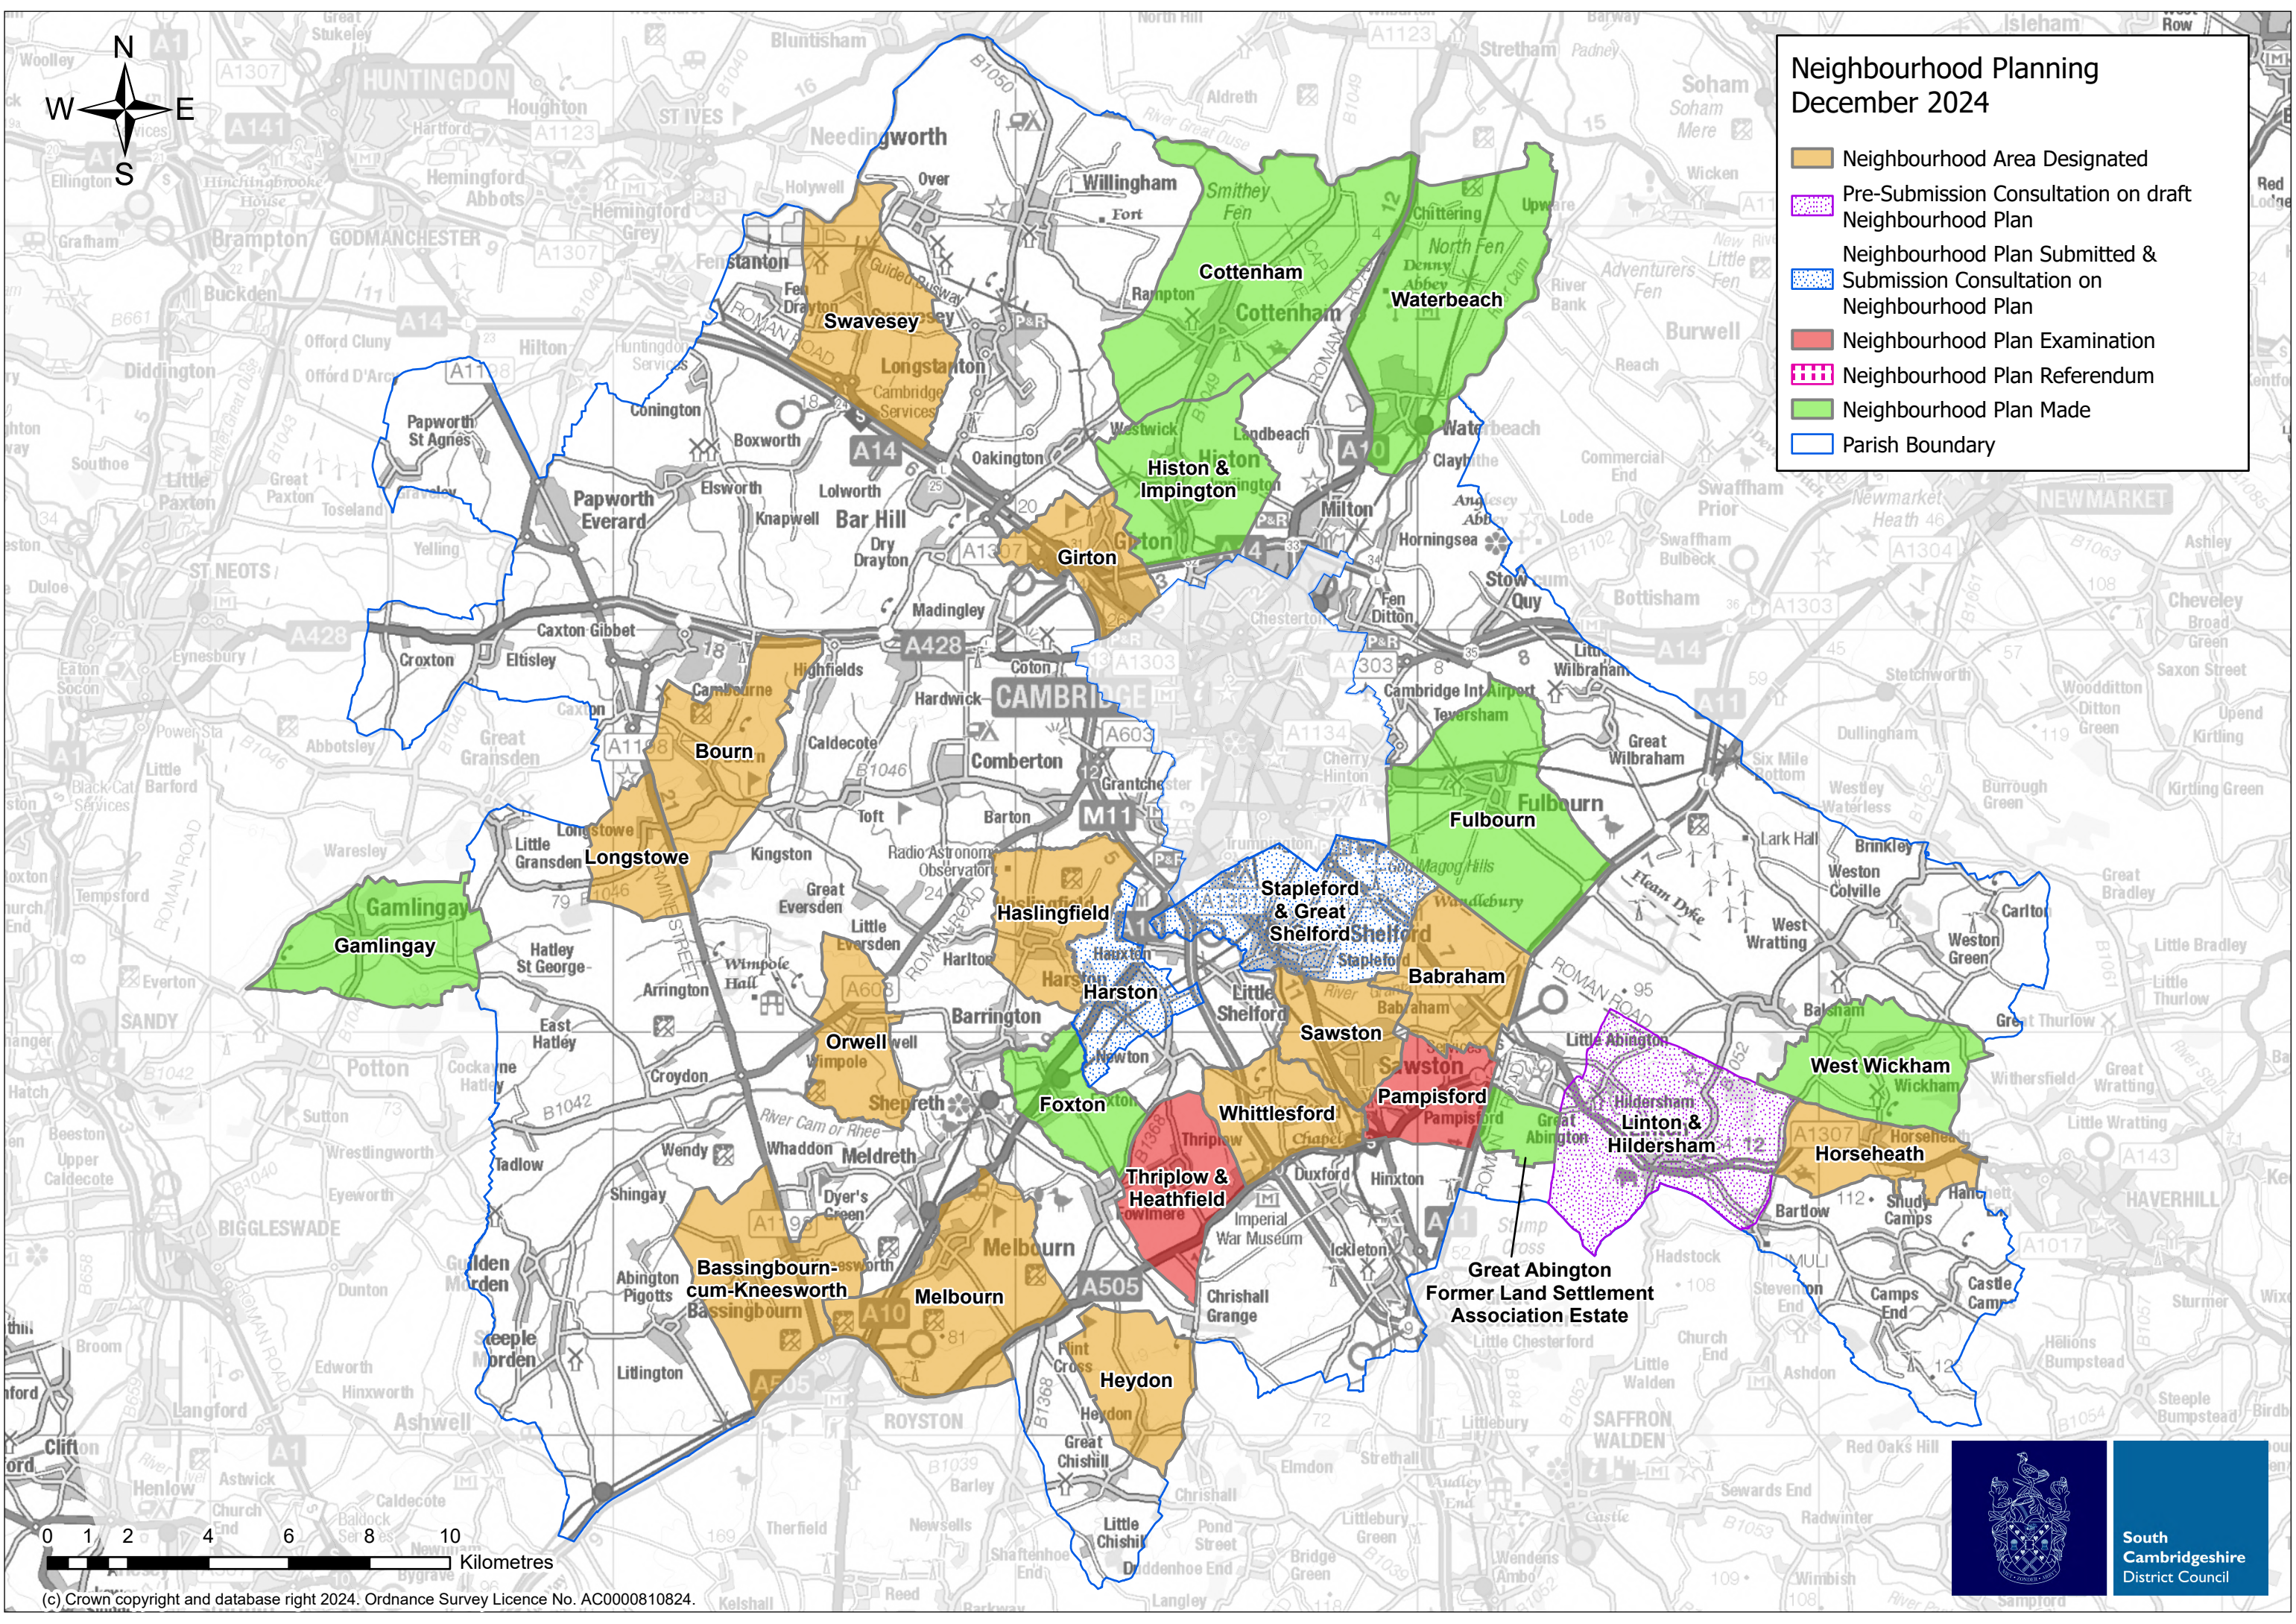

# Neighbourhood Planning December 2024

- Neighbourhood Area Designated
- Pre-Submission Consultation on draft Neighbourhood Plan
- Neighbourhood Plan Submitted & Submission Consultation on Neighbourhood Plan
- Neighbourhood Plan Examination
- Neighbourhood Plan Referendum
- Neighbourhood Plan Made
- Parish Boundary

(c) Crown copyright and database right 2024. Ordnance Survey Licence No. AC0000810824.

**South  
Cambridgeshire  
District Council**