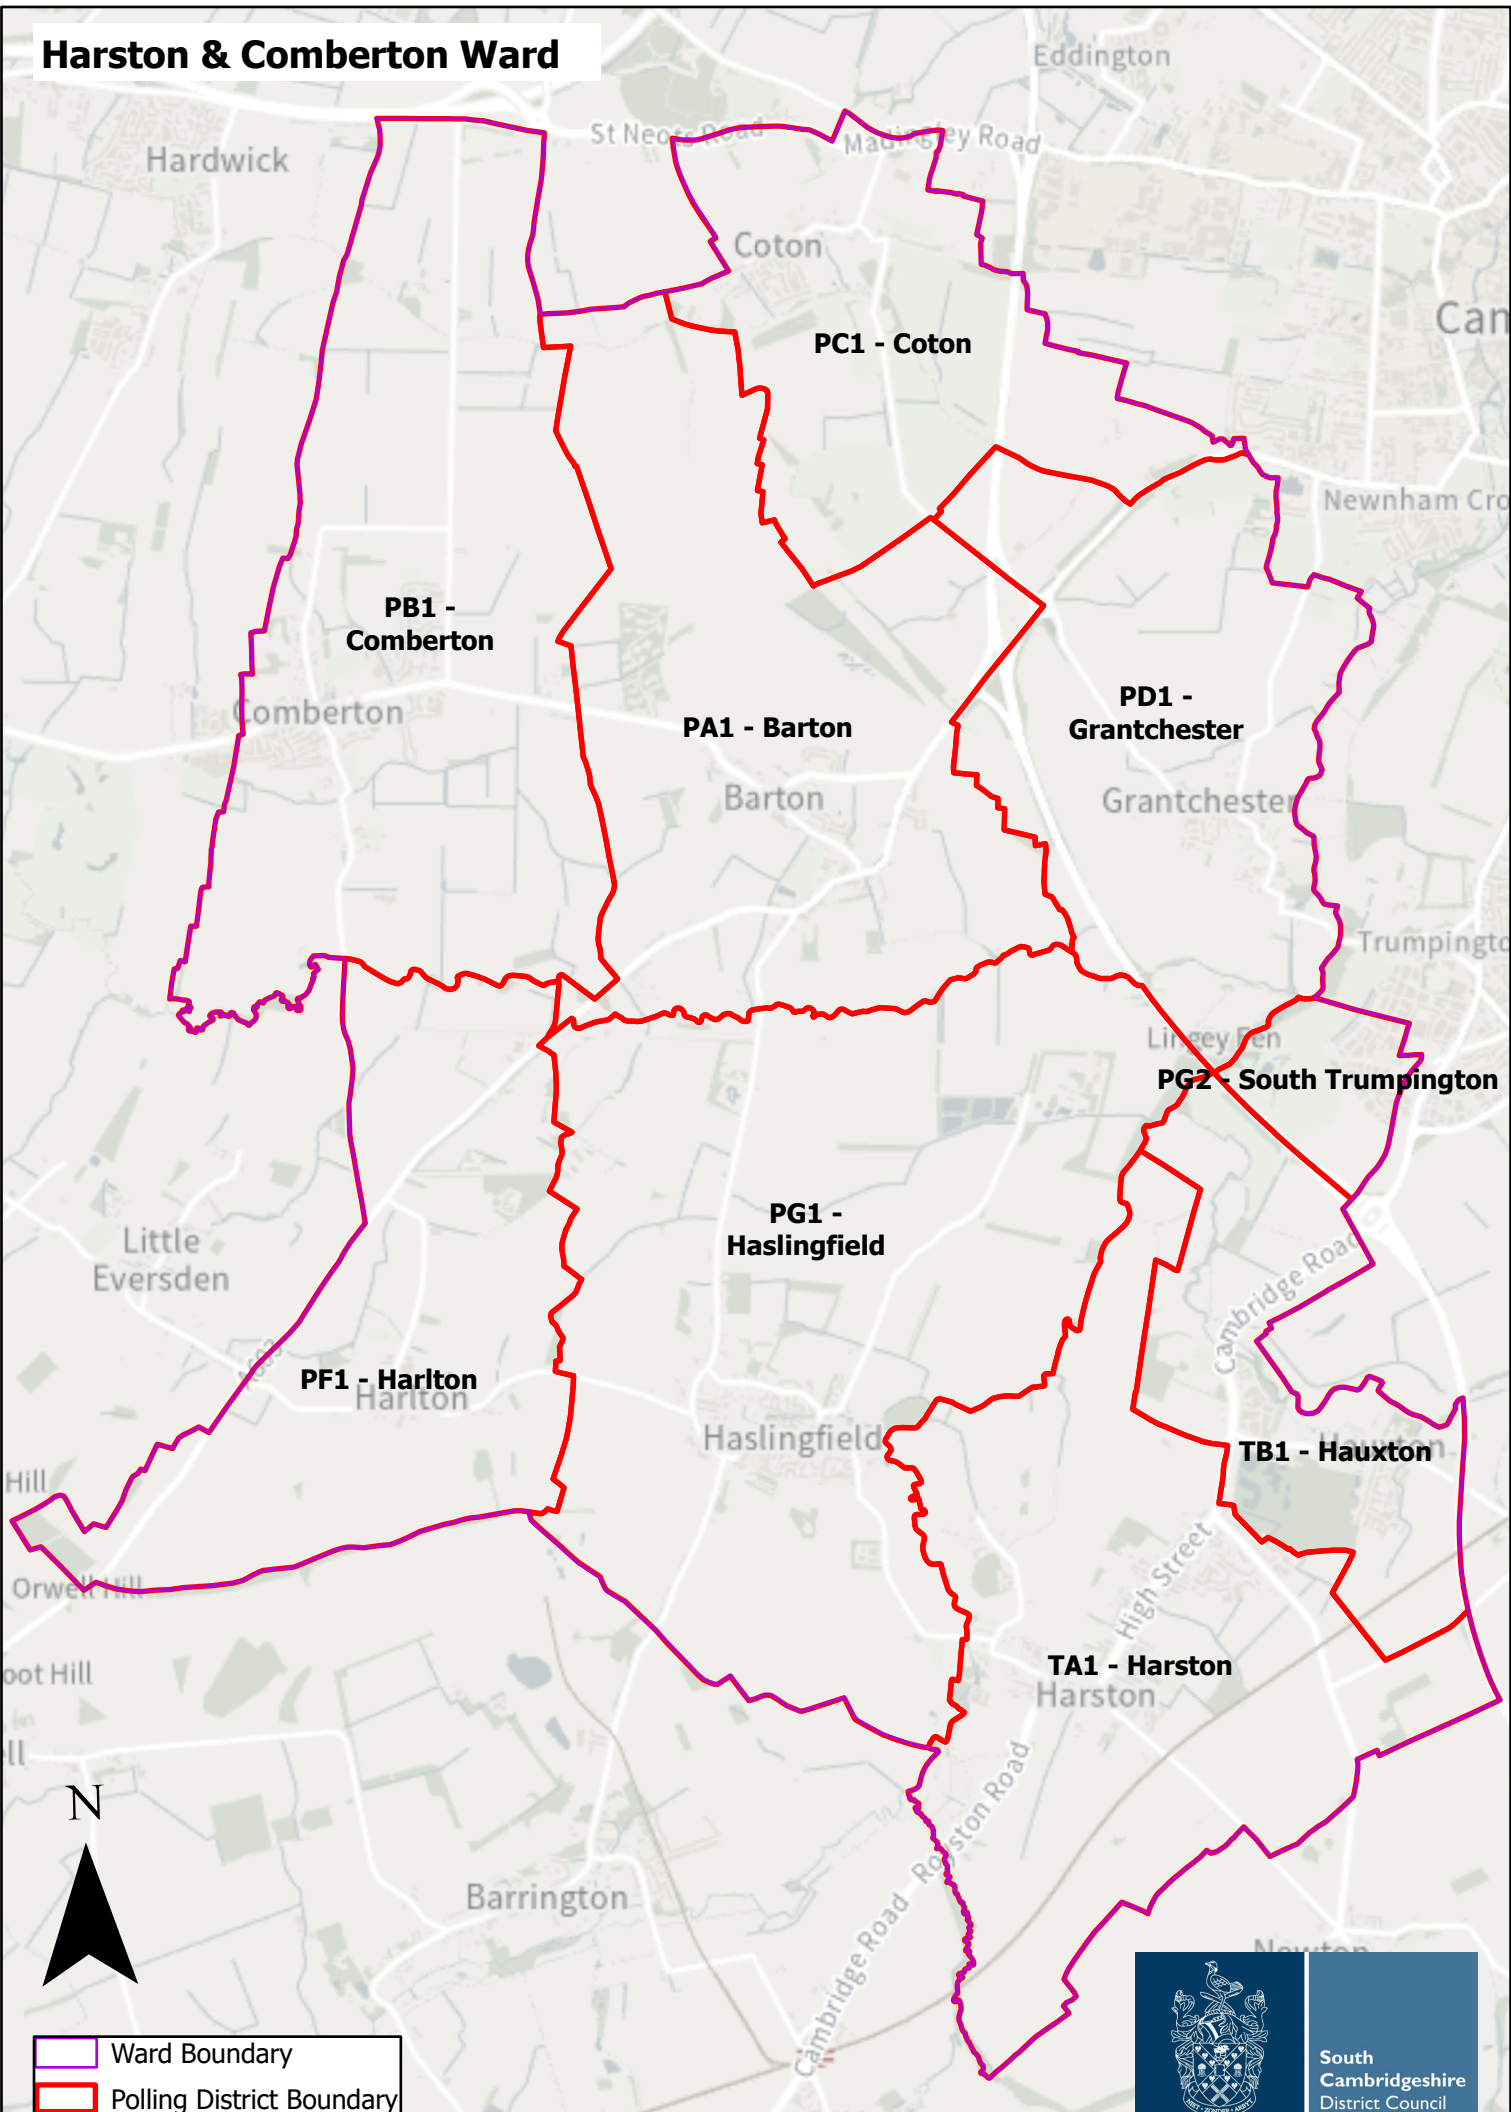

Harston & Comberton Ward

Legend:
Purple line: Ward Boundary
Red line: Polling District Boundary