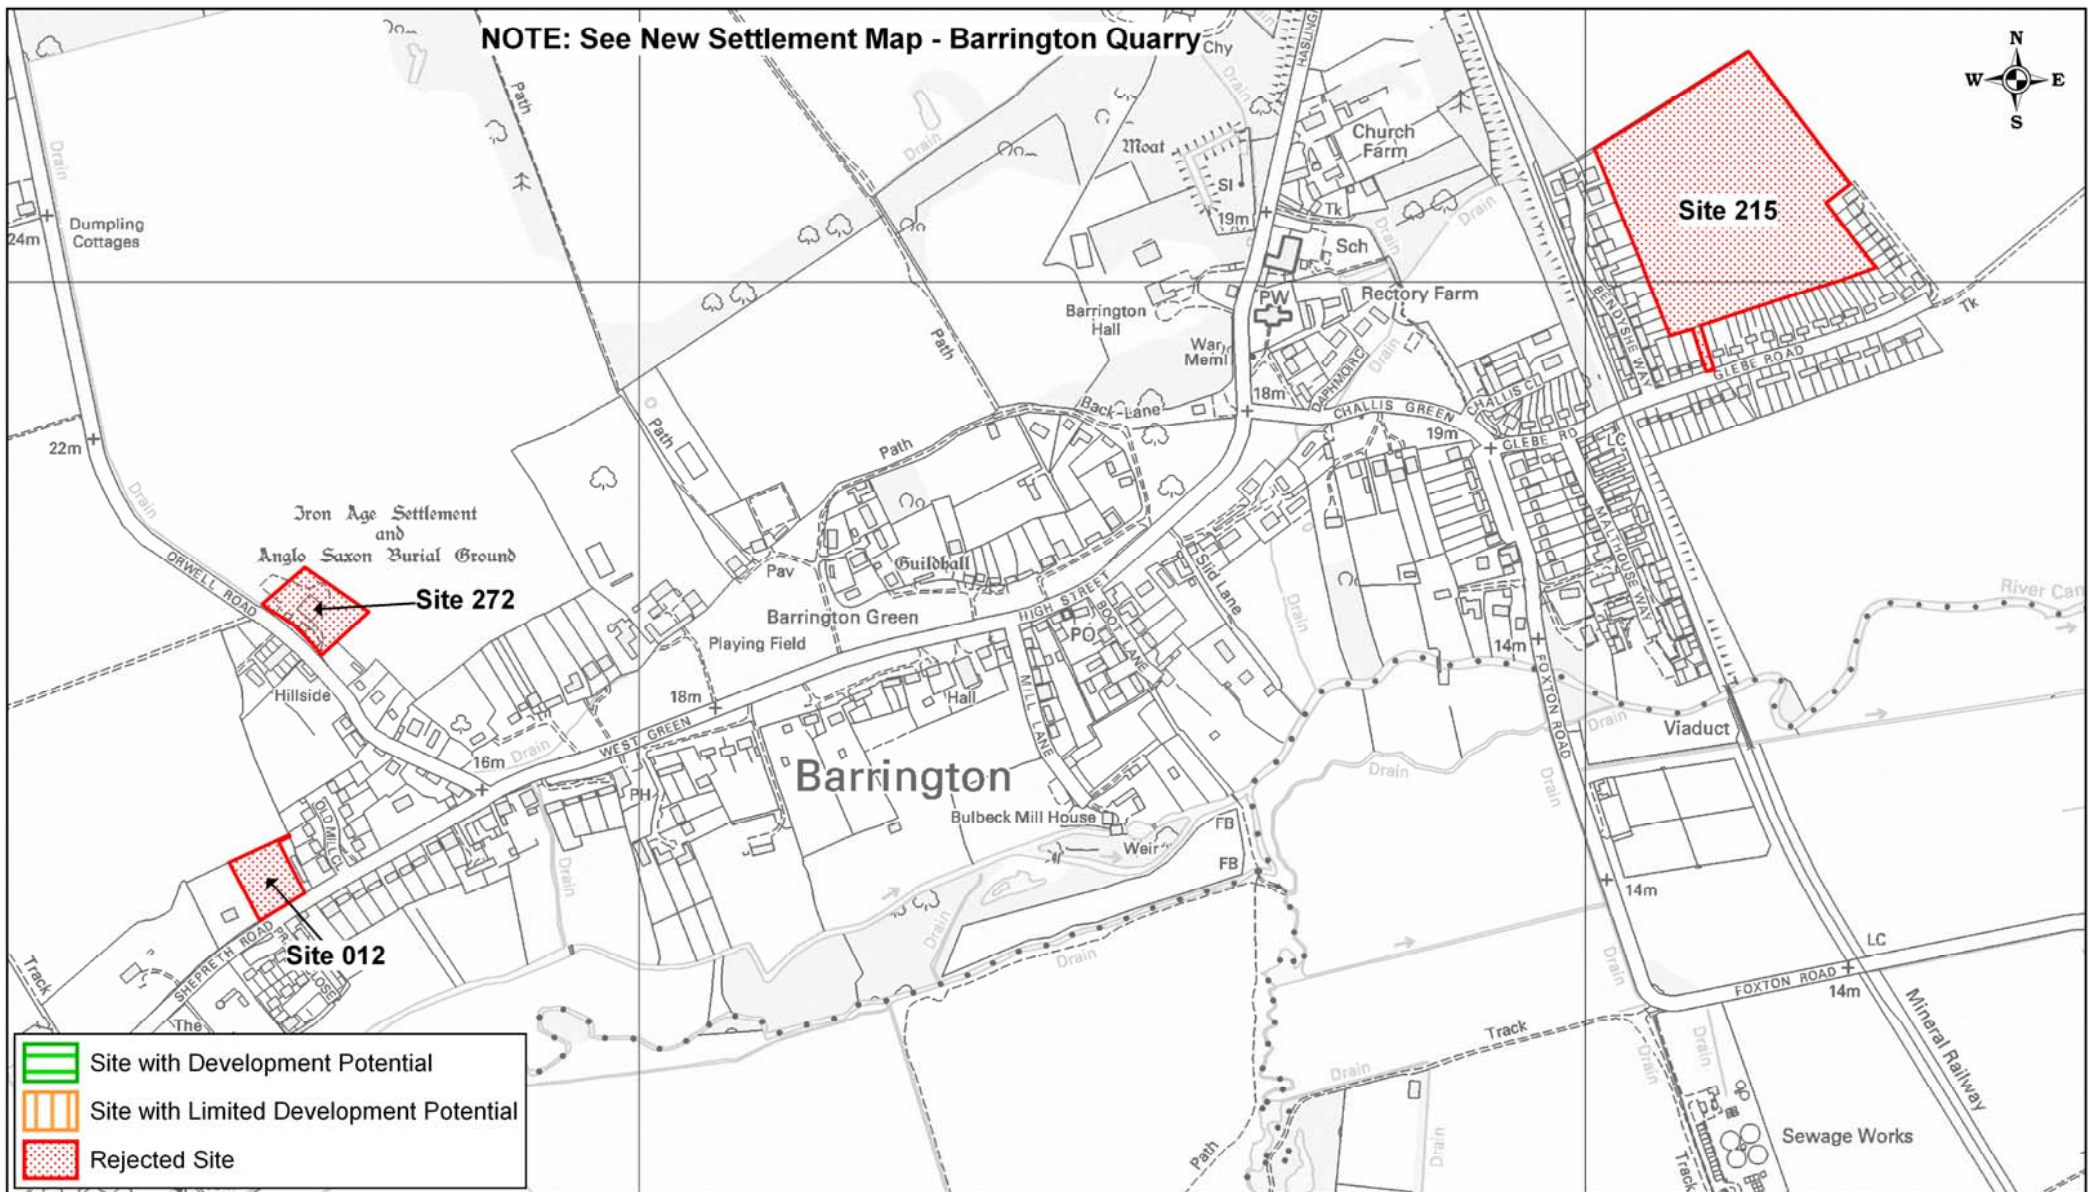

NOTE: See New Settlement Map - Barrington Quarry

	Site with Development Potential
	Site with Limited Development Potential
	Rejected Site

Created:	June 2013
Last Updated:	June 2013
Service:	Planning Policy
Scale:	1:8000 @ A4

Strategic Housing Land Availability Assessment: Barrington Village Sites

Reproduced from the Ordnance Survey Mapping with the permission of the Controller of Her Majesty's Stationery Office © Crown Copyright. Unauthorised reproduction infringes Crown Copyright and may lead to prosecution or civil proceedings. SCDC Licence 100022500 (2013)