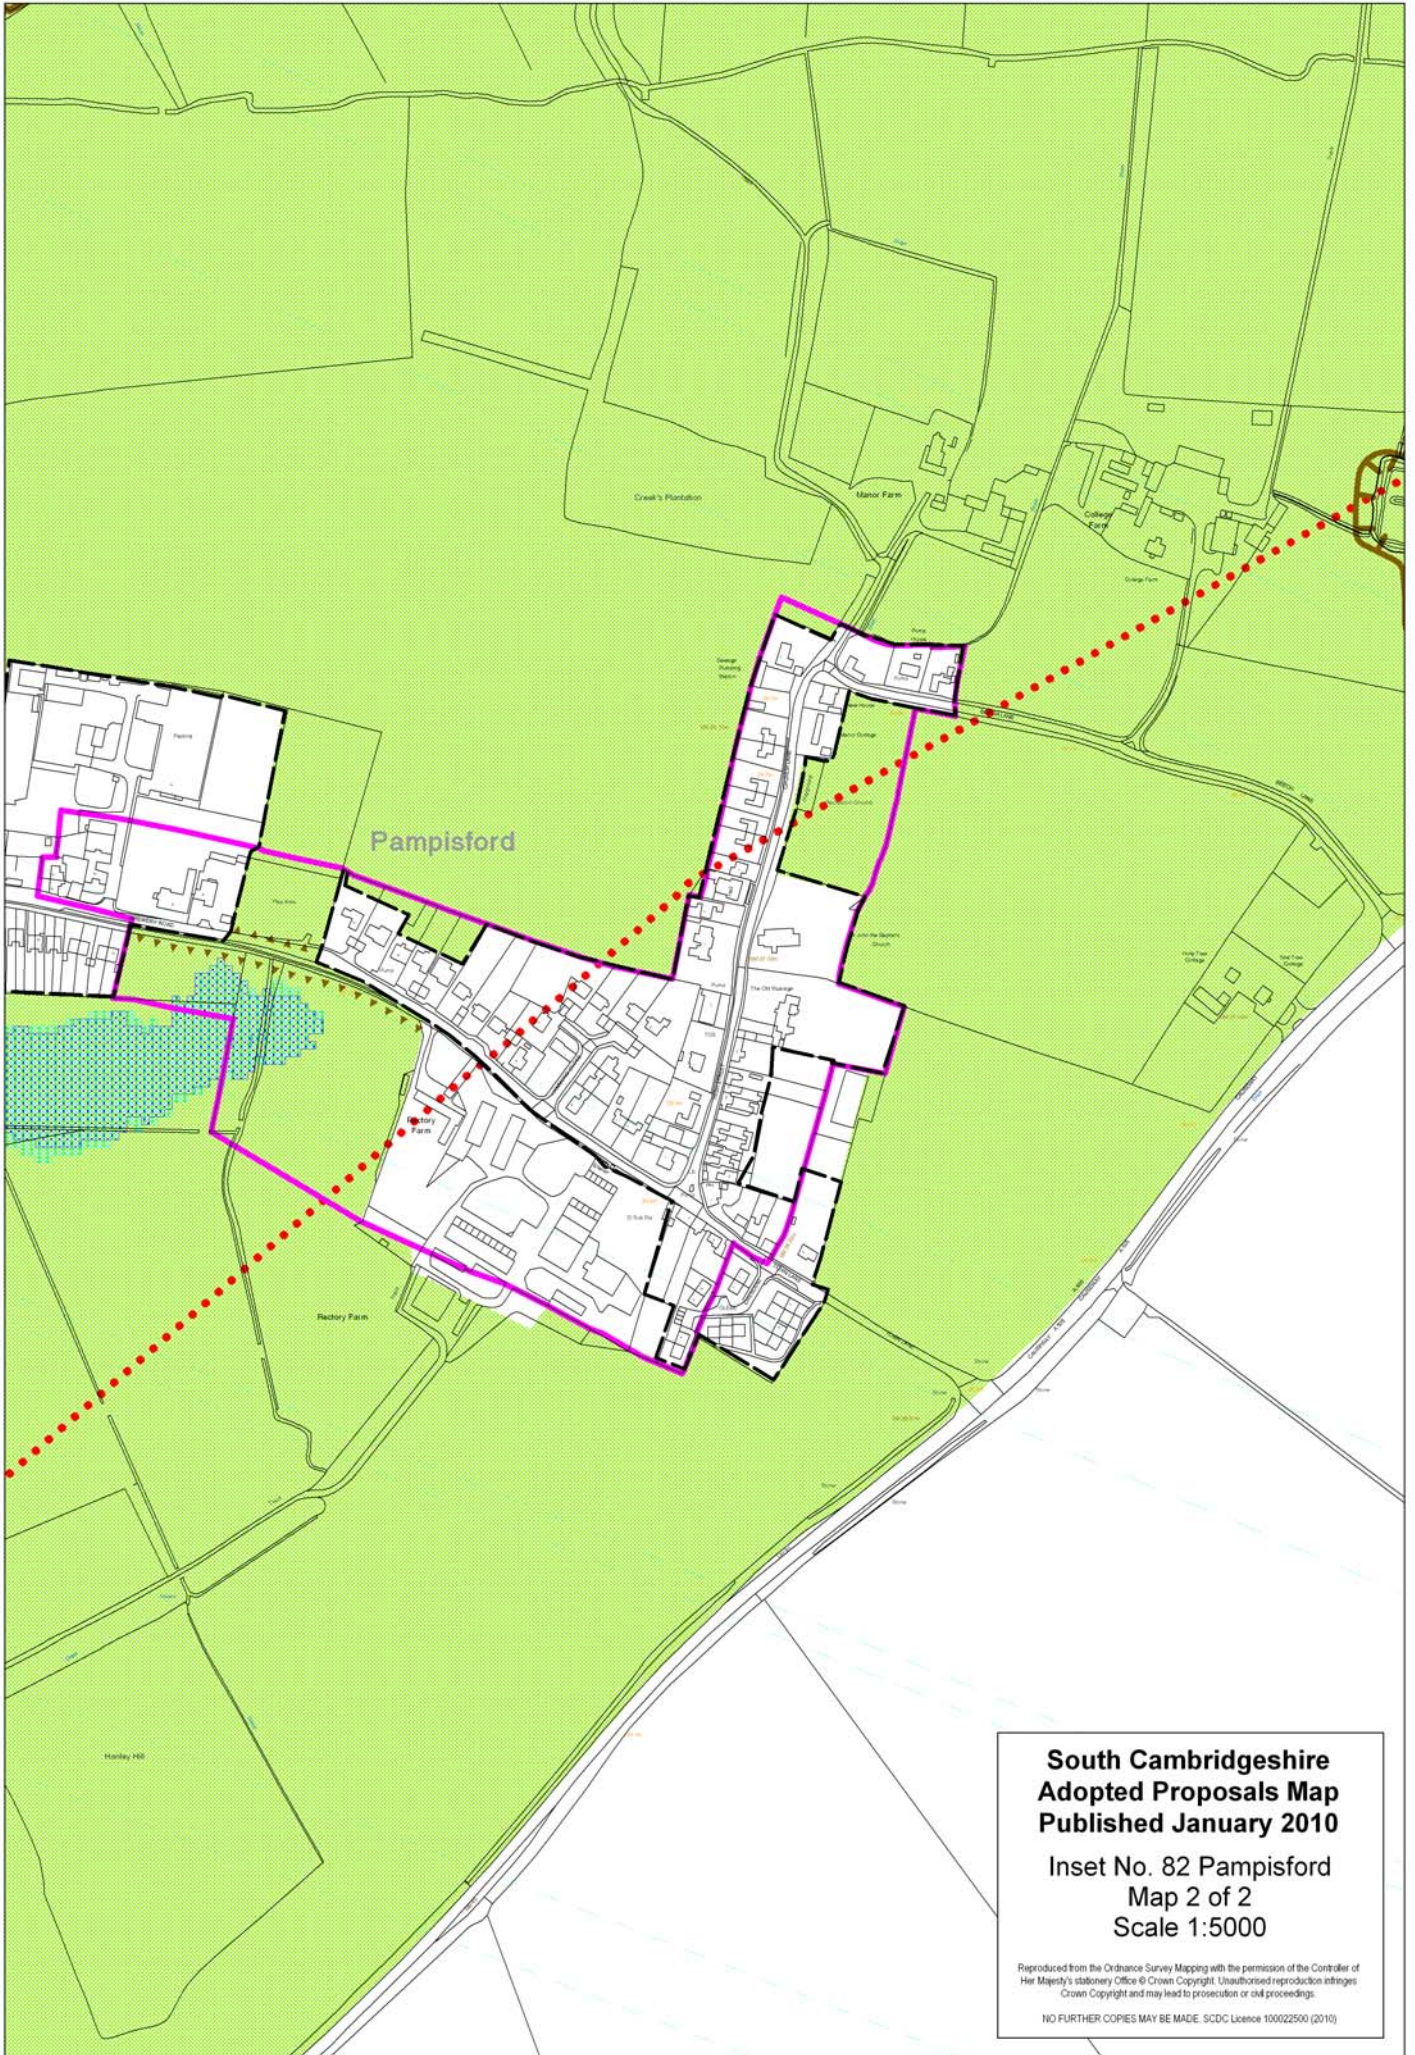

**South Cambridgeshire
Adopted Proposals Map
Published January 2010**

**Inset No. 82 Pampisford
Map 2 of 2
Scale 1:5000**